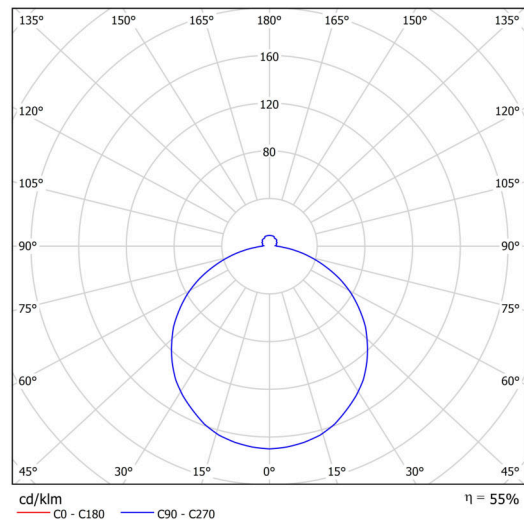

Luminous

Lum. flux of luminaire	2160 lm
Lum. flux of light source	3930 lm
Luminaire efficacy	86 lm/W
Temperature	4000 K
Rated life time LED L80/B10	100000 hours
CRI	Ra80
MacAdam	3
Blue light hazard	Risk group 0