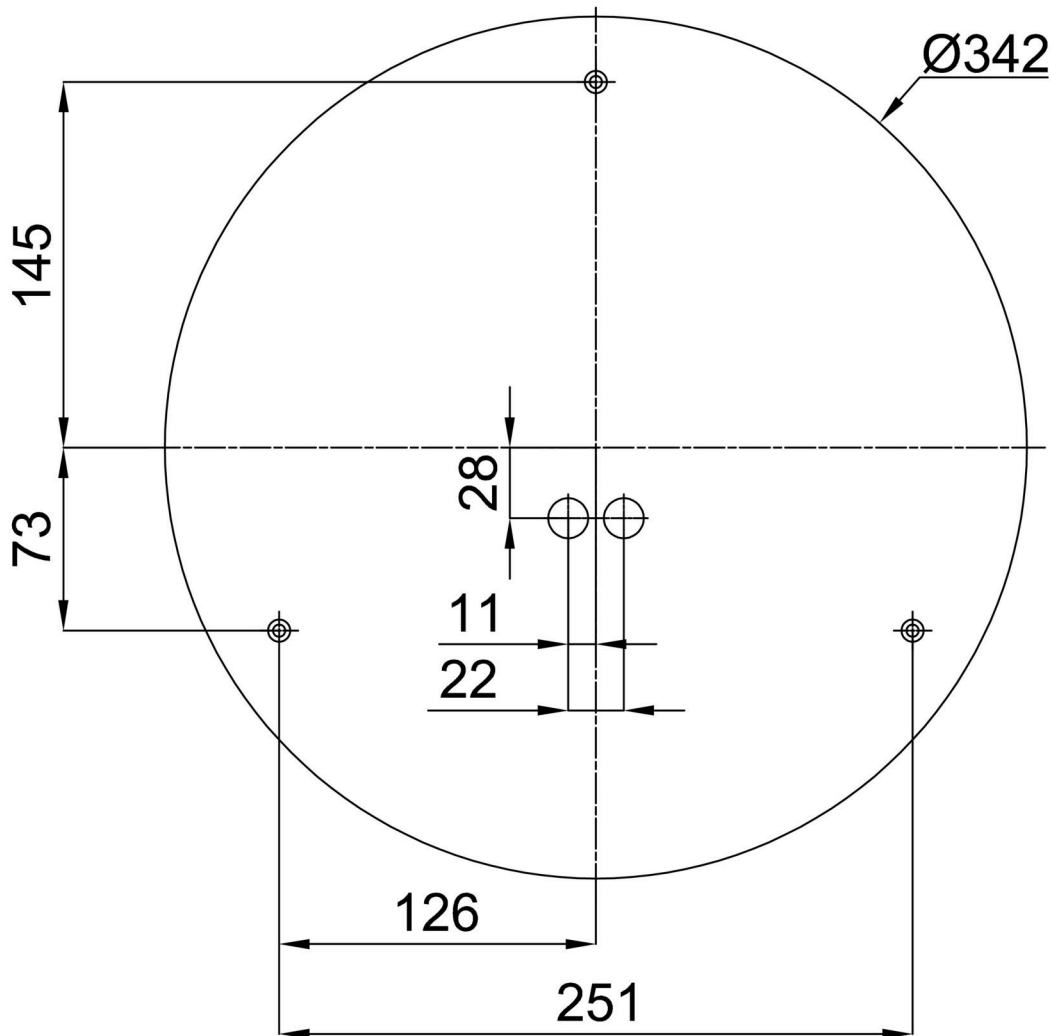

## Technical

Types of luminaires	Sensor
Mounting type	surface mounted
Base material	steel
Shade material	opal polycarbonate
Base color	white Ral9003
Shade color	white - black
Holding the shade	folding system
Mounting location	ceiling/wall
Width	360 mm
Length	360 mm
Height	71 mm
Diameter	ø 360 mm
mounting holes (diameter)	3xø5mm
Installation wire (diameter)	2xø16mm
Energy Class	D
Impact strength	IK10
Operating temperature	from -20°C to +30°C

## Installation dimensions: