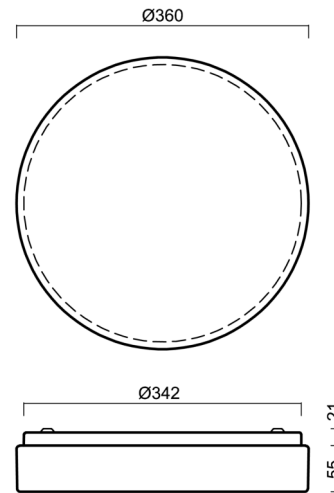

# DELIA C2A

Product code: DEL73024

Type: LED-1L17EMP700KN73/PC19C/NK1W 3K#

Short description of the luminaire: White color | surface-mounted LED light | emergency combi unit | multipower function | polycarbonate shade | black decorative foil stripe

## Technical

Types of luminaires	Emergency combined
Mounting type	surface mounted
Base material	steel
Shade material	opal polycarbonate
Base color	white Ral9003
Shade color	white - black
Holding the shade	folding system
Mounting location	ceiling/wall
Width	360 mm
Length	360 mm
Height	71 mm
Diameter	ø 360 mm
mounting holes (diameter)	3xø5mm
Installation wire (diameter)	2xø16mm
Energy Class	D
Impact strength	IK10
Operating temperature	from 0°C to +30°C

## Installation dimensions: