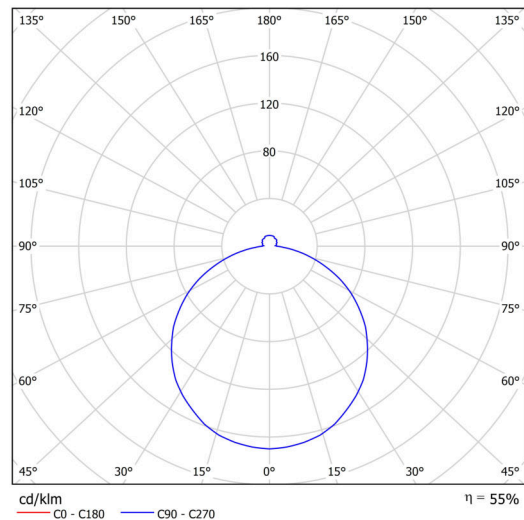

Luminous

Lum. flux of luminaire	2070 lm
Lum. flux of light source	3770 lm
Lum. flux of light source in emergency mode	150 lm
Luminaire efficacy	82 lm/W
Temperature	3000 K
Rated life time LED L80/B10	100000 hours
CRI	Ra80
MacAdam	3
Blue light hazard	Risk group 0