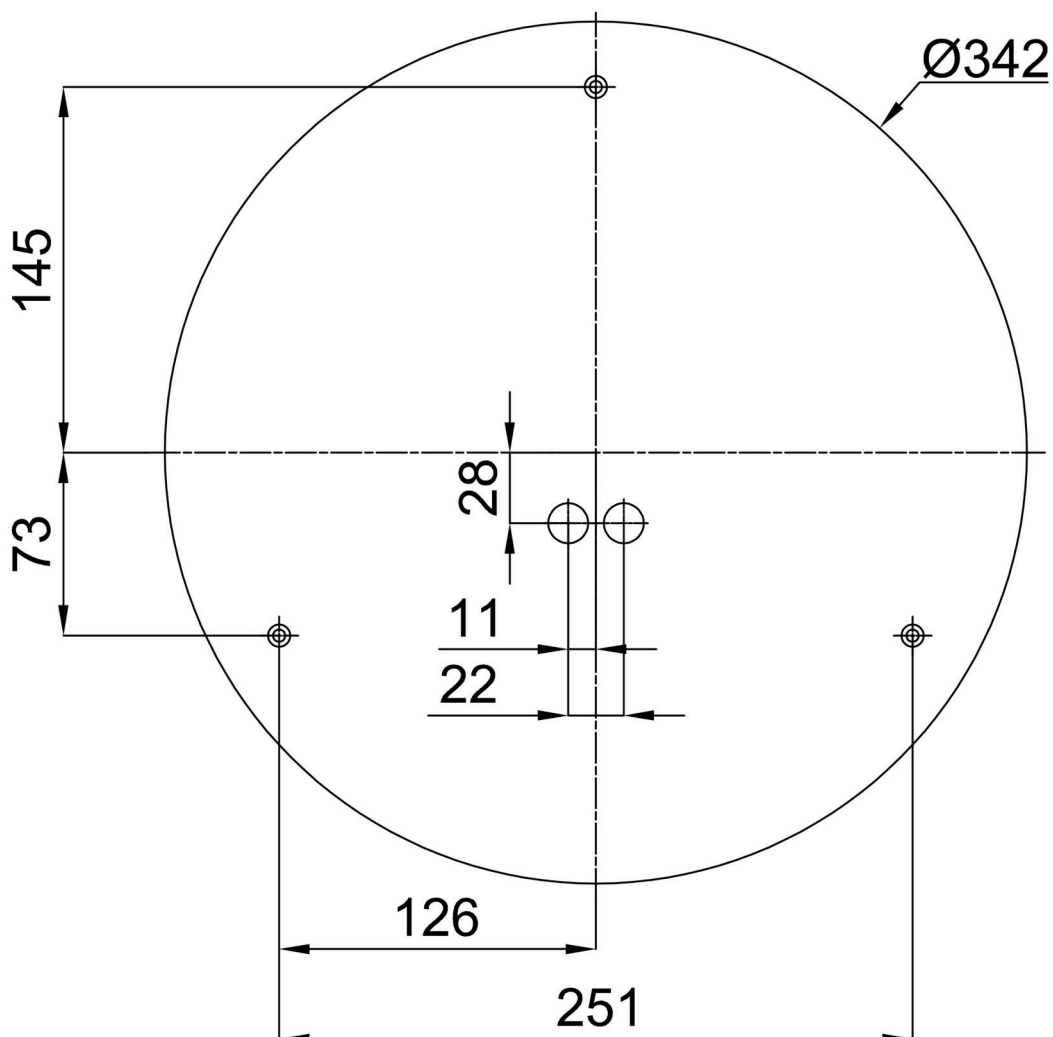

## Technical

Types of luminaires	Emergency combined
Mounting type	surface mounted
Base material	steel
Shade material	opal polycarbonate
Base color	white Ral9003
Shade color	white - black
Holding the shade	folding system
Mounting location	ceiling/wall
Width	360 mm
Length	360 mm
Height	71 mm
Diameter	ø 360 mm
mounting holes (diameter)	3xø5mm
Installation wire (diameter)	2xø16mm
Energy Class	D
Impact strength	IK10
Operating temperature	from 0°C to +30°C

## Installation dimensions: