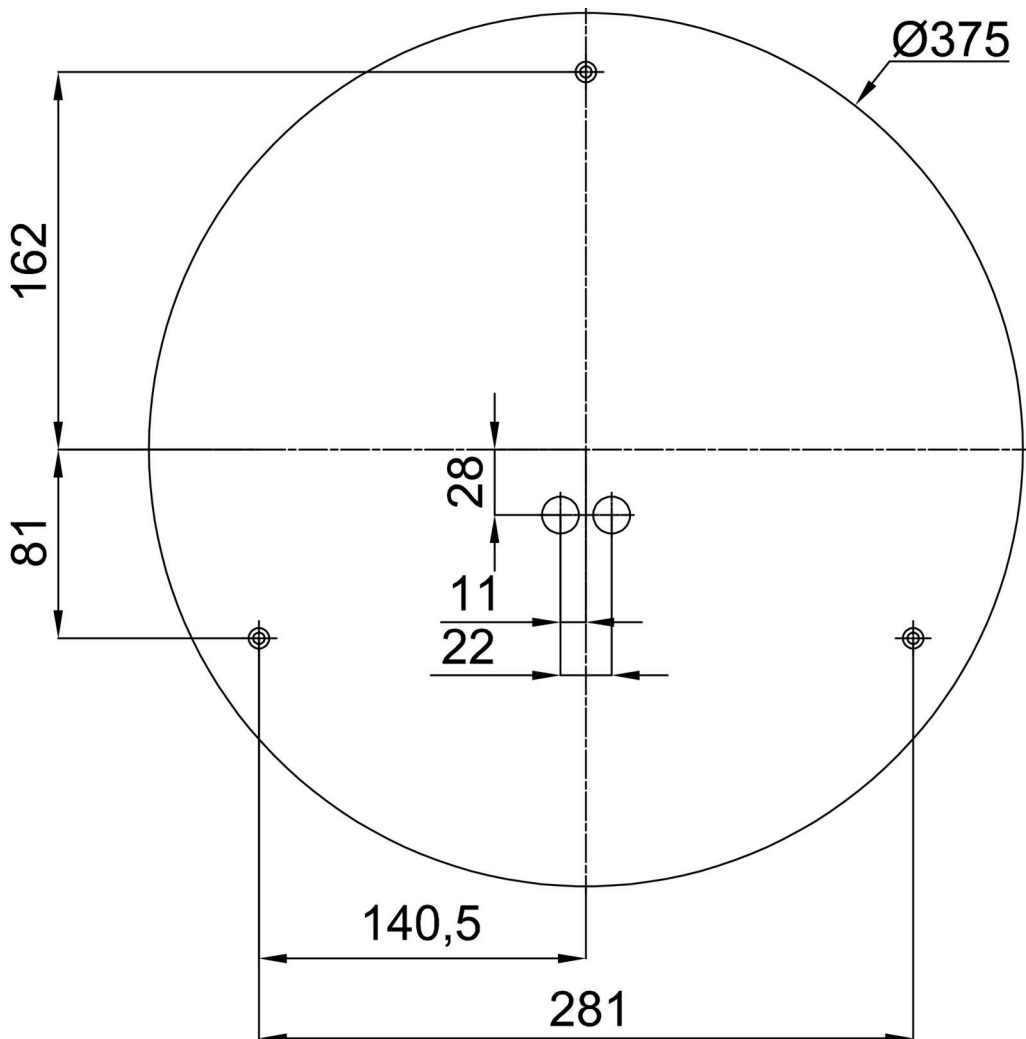

TECHNICAL SHEET

Multipower

Possibility of output adjustment by the user (DIP switch on the current source).

I [mA]	700	600	500	400	
[%]	100	86	71	57	

Logistic

EAN	8591728078621
Weight NTTO	1.8 Kg
Weight BTTO	2.2 Kg
Number of cartons	1 pcs
Package volume	0.015 m³
Package 1 width	0.41 m
Package 1 length	0.41 m
Package 1 height	0.09 m
Warranty*	60 months

*The warranty for the batteries is valid for 12 months from the date of purchase.

Installation dimensions: