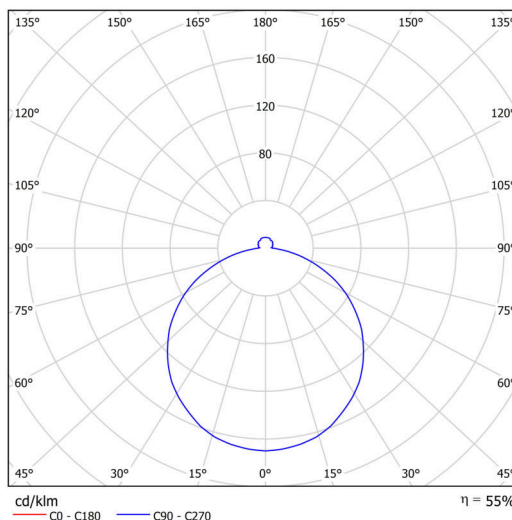

Luminous

Lum. flux of luminaire	2900 lm
Lum. flux of light source	5270 lm
Luminaire efficacy	85 lm/W
Temperature	4000 K
Rated life time LED L80/B10	100000 hours
CRI	Ra80
MacAdam	3
Blue light hazard	Risk group 0