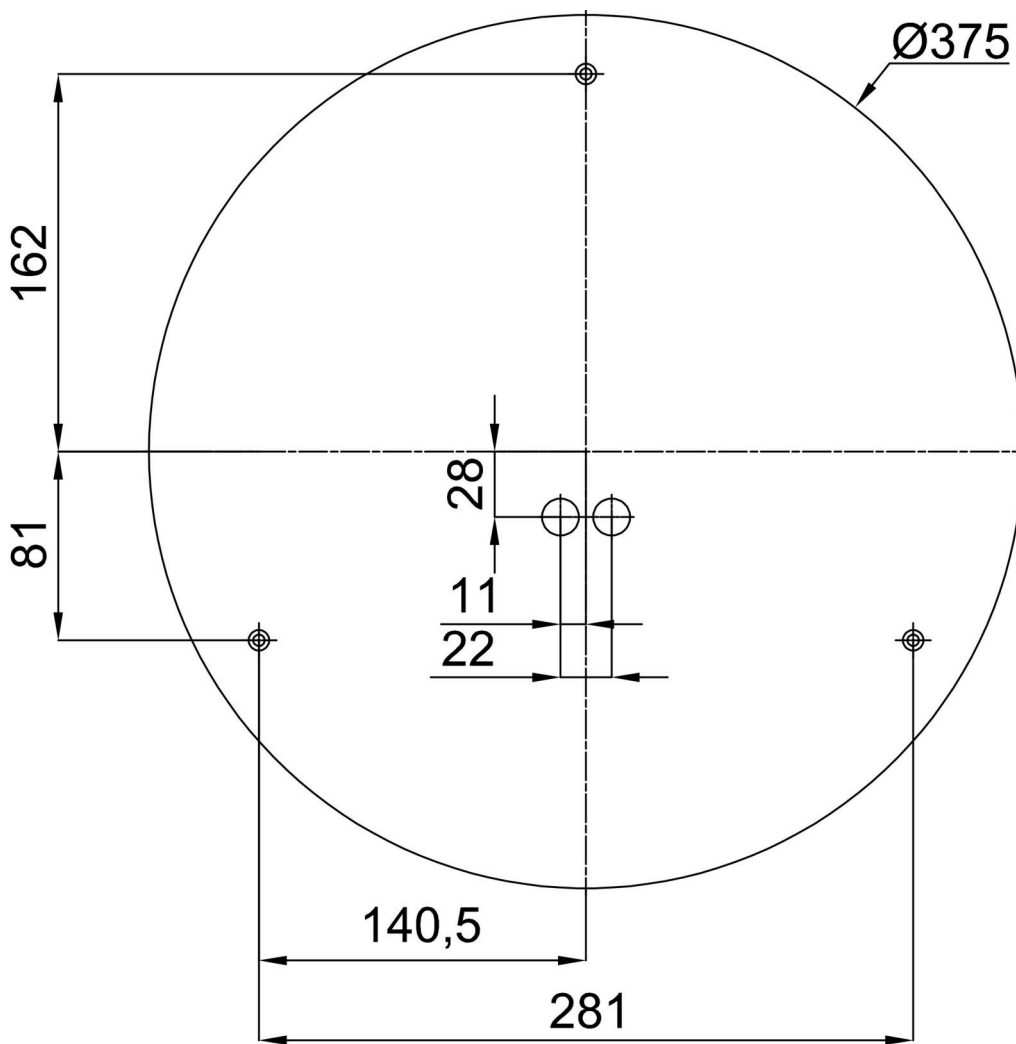

Logistic

EAN	8591728078553
Weight NTTO	1.8 Kg
Weight BTTO	2.2 Kg
Number of cartons	1 pcs
Package volume	0.015 m³
Package 1 width	0.41 m
Package 1 length	0.41 m
Package 1 height	0.09 m
Warranty*	60 months

*The warranty for the batteries is valid for 12 months from the date of purchase.

Installation dimensions: