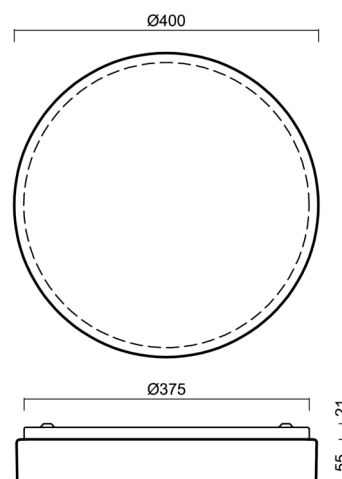

DELIA C2

LED-1L16E500KN83/PM23C 4K#

WWW.OSMONT.CZ

DELIA C2

Product code: DEL69564

Type: LED-1L16E500KN83/PM23C 4K#

Short description of the luminaire: White colour | ceiling or wall LED light ON/OFF | PMMA shade with black decorative stripel

Technical

Types of luminaires	Classic on/off
Mounting type	surface mounted
Base material	steel
Shade material	opal polymethyl methacrylate
Base color	white Ral9003
Shade color	white - black
Holding the shade	folding system
Mounting location	ceiling/wall
Width	400 mm
Length	400 mm
Height	80 mm
Diameter	ø 400 mm
mounting holes (diameter)	3xø5mm
Cable entrance	2xø16mm
Energy Class	D
Impact strength	IK04
Operating temperature	from -20°C to +30°C