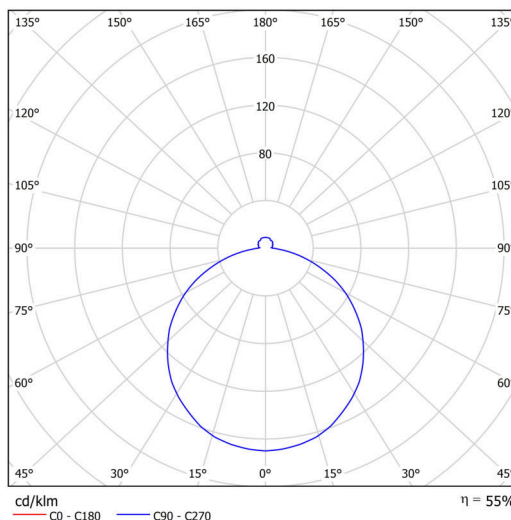

Luminous

Lum. flux of luminaire	2150 lm
Lum. flux of light source	3910 lm
Luminaire efficacy	89 lm/W
Temperature	4000 K
Rated life time LED L80/B10	100000 hours
CRI	Ra80
MacAdam	3
Blue light hazard	Risk group 0

Eulum data for calculation programs are available at www.osmont.cz.