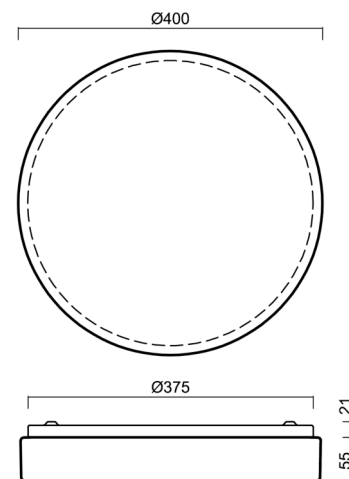

DELIA C2

LED-1L16EMP700KN83/PC23C 4K#

WWW.OSMONT.CZ

DELIA C2

Product code: DEL69536

Type: LED-1L16EMP700KN83/PC23C 4K#

Short description of the luminaire: White surface-mounted LED light ON/OFF and polycarbonate shade.

Technical

Types of luminaires	Classic on/off
Mounting type	surface mounted
Base material	steel
Shade material	opal polycarbonate
Base color	white Ra9003
Shade color	white - black
Holding the shade	folding system
Mounting location	ceiling/wall
Width	400 mm
Length	400 mm
Height	80 mm
Diameter	ø 400 mm
mounting holes (diameter)	3xø5mm
Installation wire (diameter)	2xø16mm
Energy Class	D
Impact strength	IK10
Operating temperature	from -20°C to +30°C

Lampshade

Product code	Name	Color	Description	Picture	Drawing
20568	PC23C	white - black		