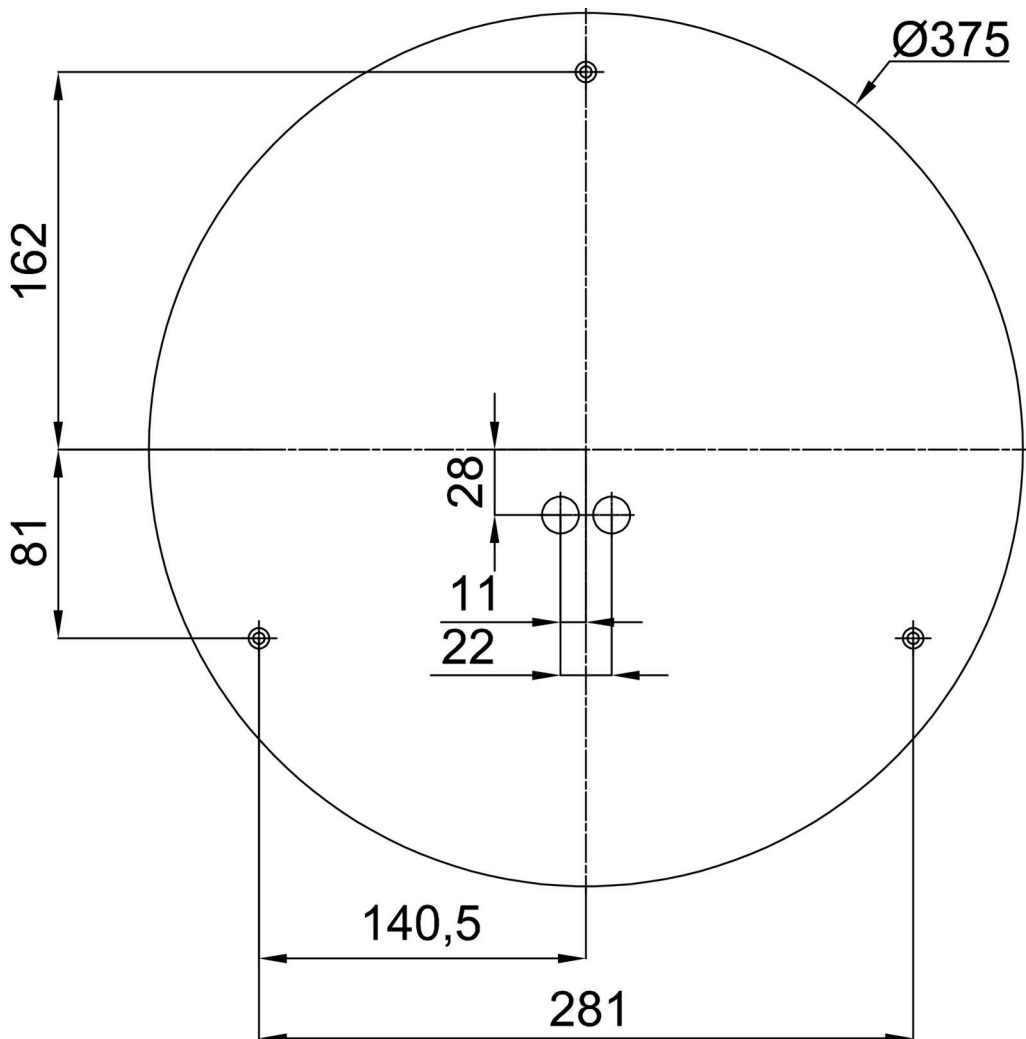

TECHNICAL SHEET

Multipower

Possibility of output adjustment by the user (DIP switch on the current source).

I [mA]	700	600	500	400	
[%]	100	86	71	57	

Logistic

EAN	8591728078287
Weight NTTO	1.8 Kg
Weight BTTO	2.2 Kg
Number of cartons	1 pcs
Package volume	0.015 m³
Package 1 width	0.41 m
Package 1 length	0.41 m
Package 1 height	0.09 m
Warranty*	60 months

*The warranty for the batteries is valid for 12 months from the date of purchase.

Installation dimensions: