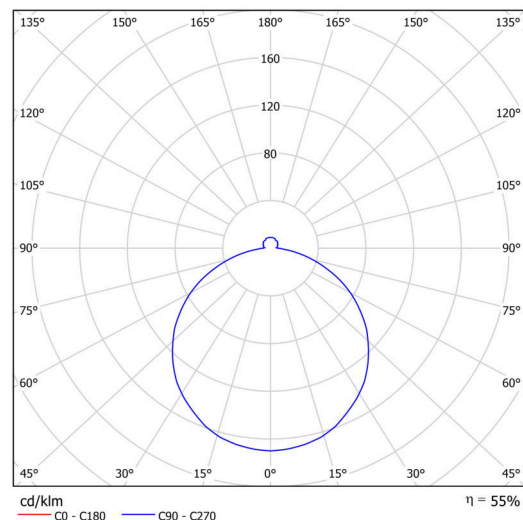

Luminous

Lum. flux of luminaire	2900 lm
Lum. flux of light source	5270 lm
Luminaire efficacy	85 lm/W
Temperature	4000 K
Rated life time LED L80/B10	100000 hours
CRI	Ra80
MacAdam	3
Blue light hazard	Risk group 0