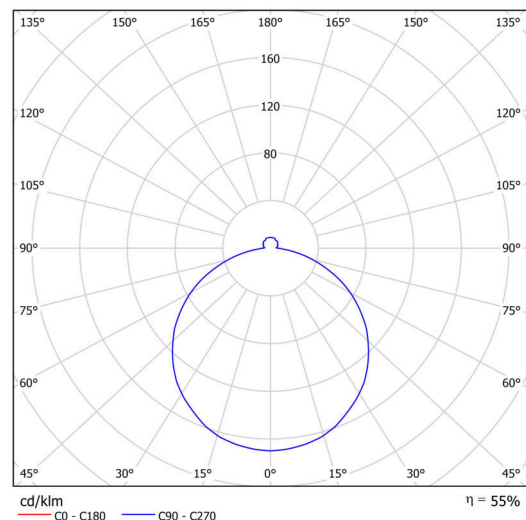

Luminous

Lum. flux of luminaire	2780 lm
Lum. flux of light source	5050 lm
Luminaire efficacy	81 lm/W
Temperature	3000 K
Rated life time LED L80/B10	100000 hours
CRI	Ra80
MacAdam	3
Blue light hazard	Risk group 0