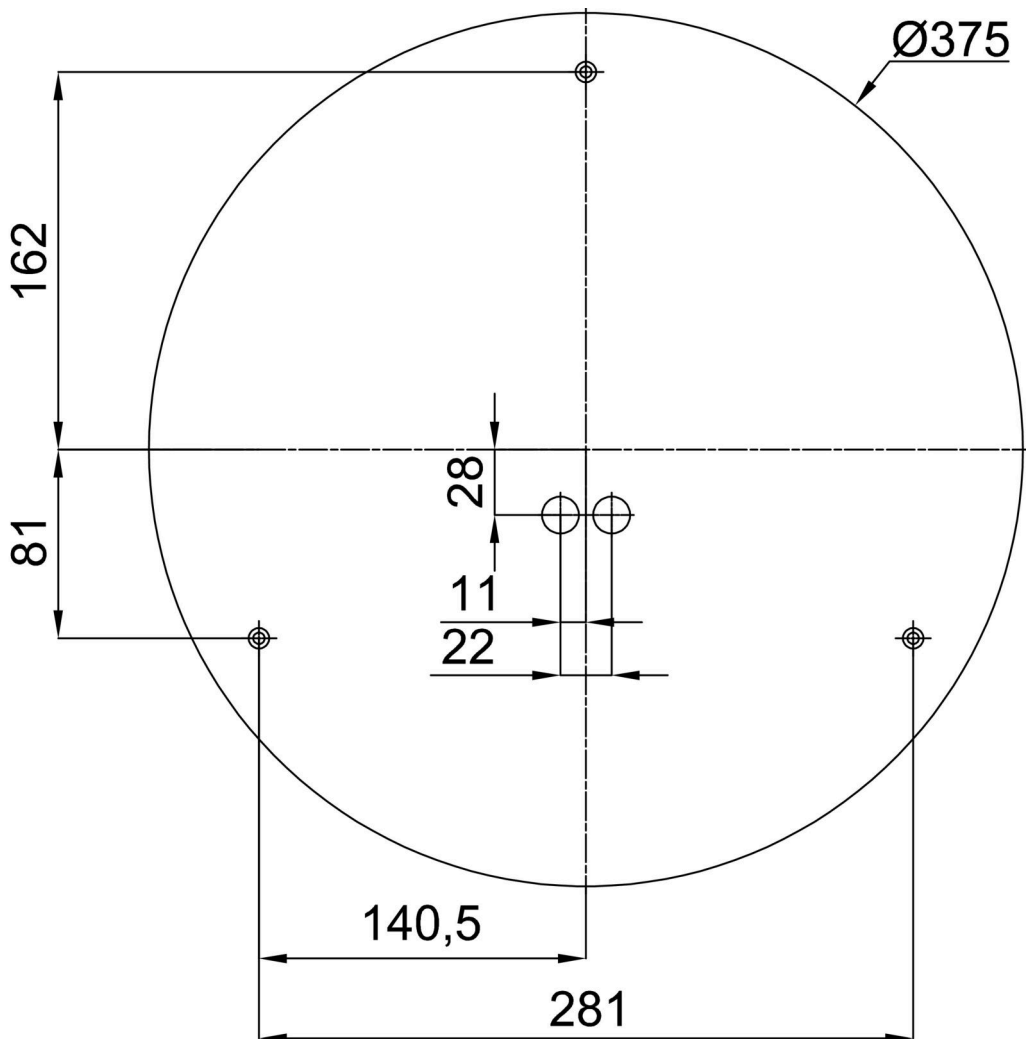

TECHNICAL SHEET

Multipower

Possibility of output adjustment by the user (DIP switch on the current source).

I [mA]	700	600	500	400	
[%]	100	86	71	57	

Logistic

EAN	8591728076696
Weight NTTO	1.8 Kg
Weight BTTO	2.2 Kg
Number of cartons	1 pcs
Package volume	0.015 m³
Package 1 width	0.41 m
Package 1 length	0.41 m
Package 1 height	0.09 m
Warranty*	60 months

*The warranty for the batteries is valid for 12 months from the date of purchase.

Installation dimensions: