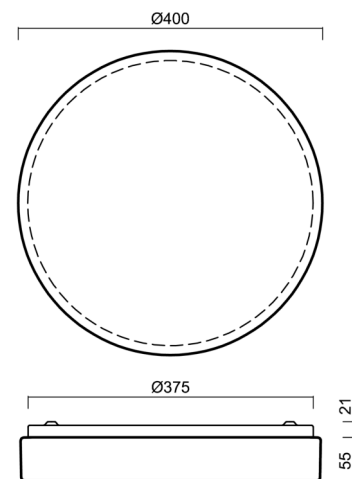

DELIA C2

LED-1L16EMP700KN83/PC23C HF 3K#

WWW.OSMONT.CZ

DELIA C2

Product code: DEL69037

Type: LED-1L16EMP700KN83/PC23C HF 3K#

Short description of the luminaire: White surface-mounted LED light with sensor and polycarbonate shade.

Technical

Types of luminaires	Sensor
Mounting type	surface mounted
Base material	steel
Shade material	opal polycarbonate
Base color	white Ral9003
Shade color	white - black
Holding the shade	folding system
Mounting location	ceiling/wall
Width	400 mm
Length	400 mm
Height	80 mm
Diameter	ø 400 mm
mounting holes (diameter)	3xø5mm
Installation wire (diameter)	2xø16mm
Energy Class	D
Impact strength	IK10
Operating temperature	from -20°C to +30°C

Lampshade

Product code	Name	Color	Description	Picture	Drawing
20568	PC23C	white - black		