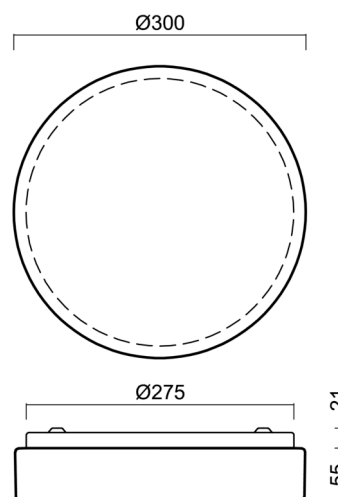

DELIA C1

LED-1L14EMP700KN62/PC22C HF 4K#

WWW.OSMONT.CZ

DELIA C1

Product code: DEL69513

Type: LED-1L14EMP700KN62/PC22C HF 4K#

Short description of the luminaire: White colour | ceiling or wall LED light with HF sensor | multipower driver | opal polycarbonate shade (PC) with black decorative stripe|

Technical

Types of luminaires	Sensor
Mounting type	surface mounted
Base material	steel
Shade material	opal polycarbonate
Base color	white Ral9003
Shade color	white - black
Holding the shade	folding system
Mounting location	ceiling/wall
Width	300 mm
Length	300 mm
Height	75 mm
Diameter	ø 300 mm
mounting holes (diameter)	3xø4mm
Cable entrance	2xø16mm
Energy Class	D
Impact strength	IK10
Operating temperature	from -20°C to +30°C