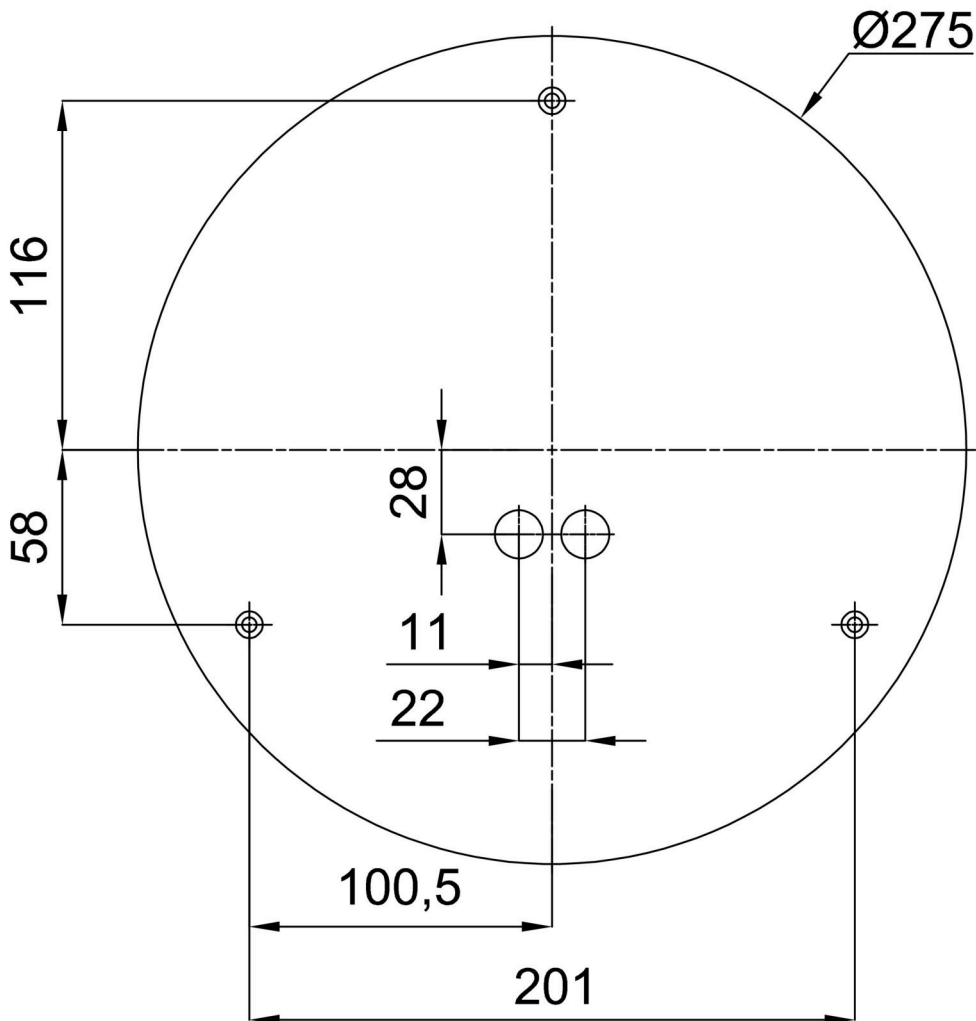

TECHNICAL SHEET

Multipower

Possibility of output adjustment by the user (DIP switch on the current source).

I [mA]	700	600	500	400	
[%]	100	86	71	57	

Logistic

EAN	8591728078188
Weight NTTO	1.1 Kg
Weight BTTO	1.3 Kg
Number of cartons	1 pcs
Package volume	0.01 m³
Package 1 width	0.31 m
Package 1 length	0.31 m
Package 1 height	0.1 m
Warranty*	60 months

*The warranty for the batteries is valid for 12 months from the date of purchase.

Installation dimensions: