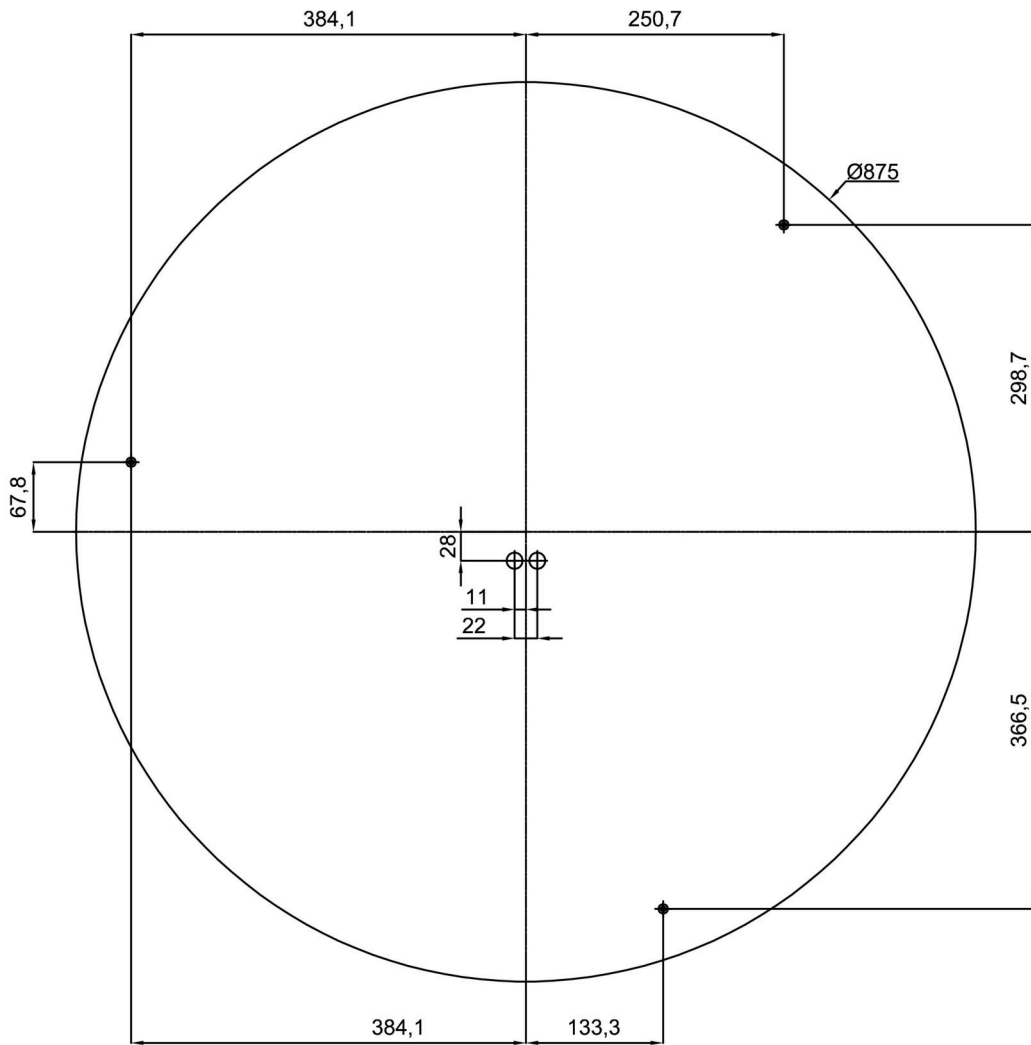

Technical data

Types of luminaires	Classic on/off
Mounting type	surface mounted
Base material	steel
Shade material	opal polycarbonate
Base color	white Ral9003
Shade color	white
Holding the shade	folding system
Mounting location	ceiling/wall
Width	900 mm
Length	900 mm
Height	86 mm
Diameter	ø 900 mm
mounting holes (diameter)	3xø5mm
Cable entrance	2xø16mm
Impact strength	IK10
Operating temperature	from -20°C to +30°C

Electrical data

Power consumption	6x25 W
Ingress Protection	IP54
Socket	E27
terminal block	snap terminal block

Luminous data

Blue light hazard	Risk group 0
-------------------	--------------

Eulum data for calculation programs are available at www.osmont.cz.

Installation dimensions:

Additional assortment:

Lampshade

Product code	Name	Color	Picture	Drawing
20655	PC26	white	