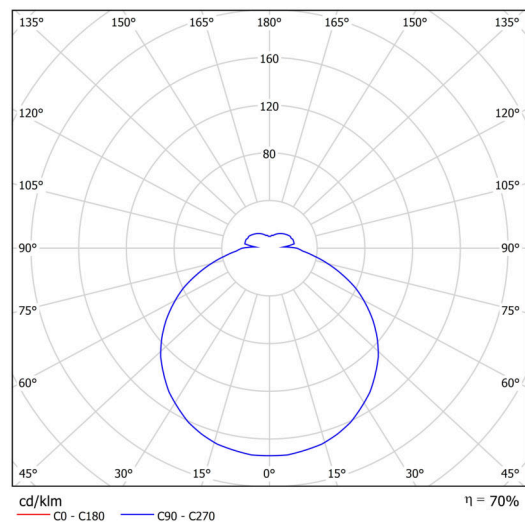

Technical data

Types of luminaires	Classic on/off
Mounting type	surface mounted
Base material	steel
Shade material	opal polycarbonate
Base color	white Ral9003
Shade color	white
Holding the shade	folding system
Mounting location	ceiling/wall
Width	900 mm
Length	900 mm
Height	86 mm
Diameter	ø 900 mm
mounting holes (diameter)	3xø5mm
Cable entrance	2xø16mm
Impact strength	IK10
Operating temperature	from -20°C to +30°C

Electrical data

Power consumption	6x25 W
Ingress Protection	IP54
Socket	E27
terminal block	snap terminal block

Luminous data

Blue light hazard	Risk group 0
-------------------	--------------

Eulum data for calculation programs are available at www.osmont.cz.

Installation dimensions:

Additional assortment:

Lampshade

Product code	Name	Color	Picture	Drawing
20655	PC26	white	