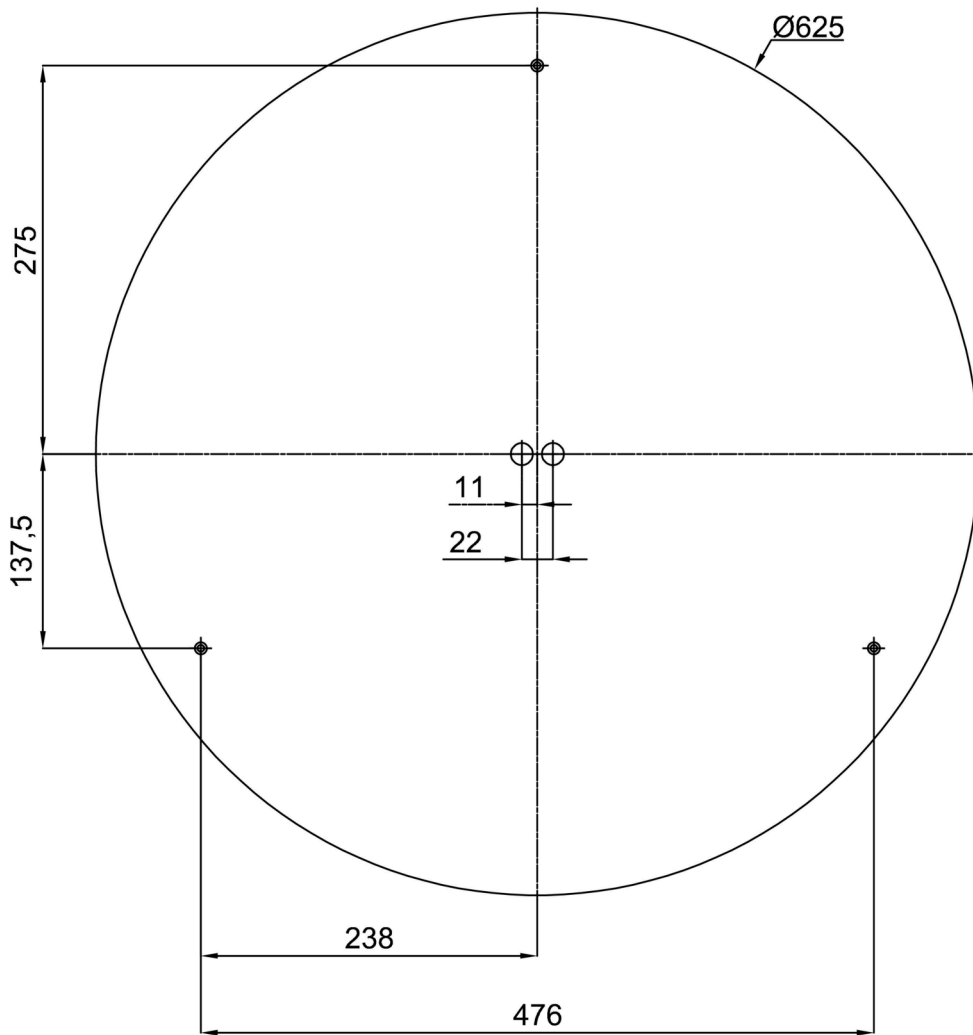

Technical

Types of luminaires	Emergency combined
Mounting type	surface mounted
Base material	steel
Shade material	opal polymethyl methacrylate
Base color	white Ral9003
Shade color	white
Holding the shade	folding system
Mounting location	ceiling/wall
Width	650 mm
Length	650 mm
Height	80 mm
mounting holes (diameter)	3xØ5mm
Cable entrance	2xØ16mm
Energy Class	D
Impact strength	IK04
Operating temperature	from 0°C to +30°C

Eulum data for calculation programs are available at www.osmont.cz.

Logistic

EAN	8591728149765
Weight NTTO	5.5 Kg
Weight BTTO	6.9 Kg
Number of cartons	1 pcs
Package volume	0.08 m ³
Package 1 width	0.69 m
Package 1 length	0.68 m
Package 1 height	0.17 m
Warranty*	60 months

*The warranty for the batteries is valid for 12 months from the date of purchase.

Installation dimensions:

Additional assortment:

Lampshade

Product code	Name	Color	Description	Picture	Drawing
20535	PM25	white	příslušenství	