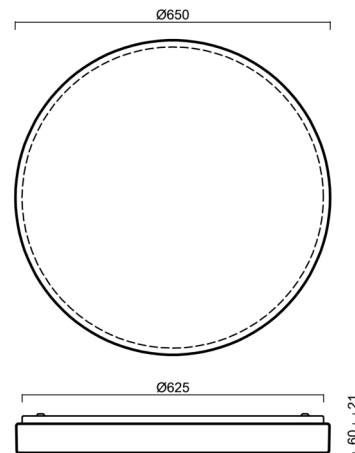

DELIA 4

LED-6L51EMP1050KN10/PM25 NK3HST 3K##

WWW.OSMONT.CZ

DELIA 4

Product code: DEL69456

Type: LED-6L51EMP1050KN10/PM25 NK3HST 3K##

Short description of the luminaire: White colour | ceiling or wall LED light with emergency backup combined (with Self-test) | multipower driver | opal polycarbonate shade (PC)|

Technical

Types of luminaires	Emergency combined
Mounting type	surface mounted
Base material	steel
Shade material	opal polymethyl methacrylate
Base color	white Ral9003
Shade color	white
Holding the shade	folding system
Mounting location	ceiling/wall
Width	650 mm
Length	650 mm
Height	80 mm
mounting holes (diameter)	3xØ5mm
Cable entrance	2xØ16mm
Energy Class	D
Impact strength	IK04
Operating temperature	from 0°C to +30°C

Eulum data for calculation programs are available at www.osmont.cz.

Logistic

EAN	8591728149765
Weight NTTO	5.5 Kg
Weight BTTO	6.9 Kg
Number of cartons	1 pcs
Package volume	0.08 m ³
Package 1 width	0.69 m
Package 1 length	0.68 m
Package 1 height	0.17 m
Warranty*	60 months

*The warranty for the batteries is valid for 12 months from the date of purchase.

Installation dimensions:

Additional assortment:

Lampshade

Product code	Name	Color	Description	Picture	Drawing
20535	PM25	white	příslušenství	