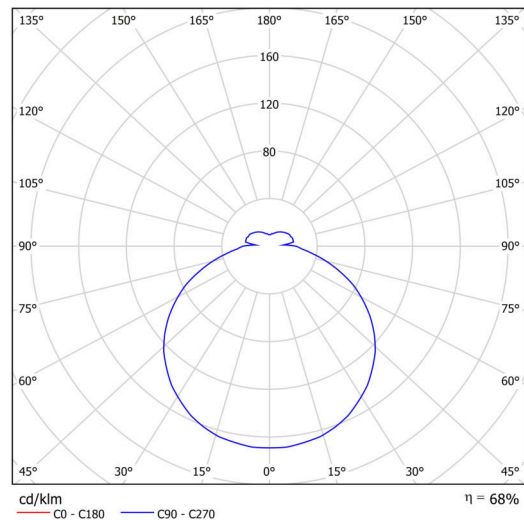

Luminous

Lum. flux of luminaire	10310 lm
Lum. flux of light source	15160 lm
Lum. flux of light source in emergency mode	200 lm
Temperature	3000 K
Rated life time LED L80/B10	100000 hours
CRI	Ra80
MacAdam	3
Blue light hazard	Risk group 0

Eulum data for calculation programs are available at www.osmont.cz.