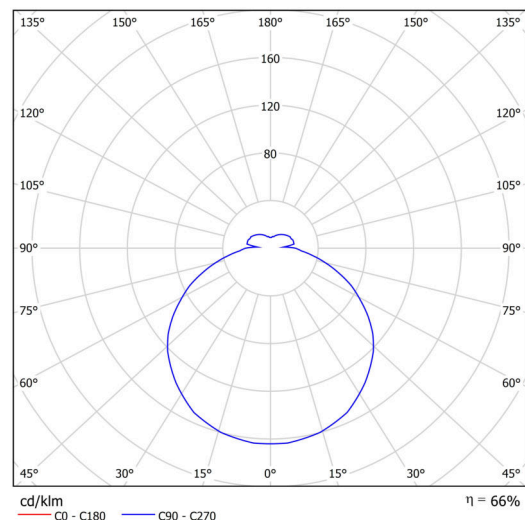

Luminous

Lum. flux of luminaire	3520 lm
Lum. flux of light source	5330 lm
Lum. flux of light source in emergency mode	200 lm
Temperature	3000 K
Rated life time LED L80/B10	100000 hours
CRI	Ra80
MacAdam	3
Blue light hazard	Risk group 0

Eulum data for calculation programs are available at www.osmont.cz.