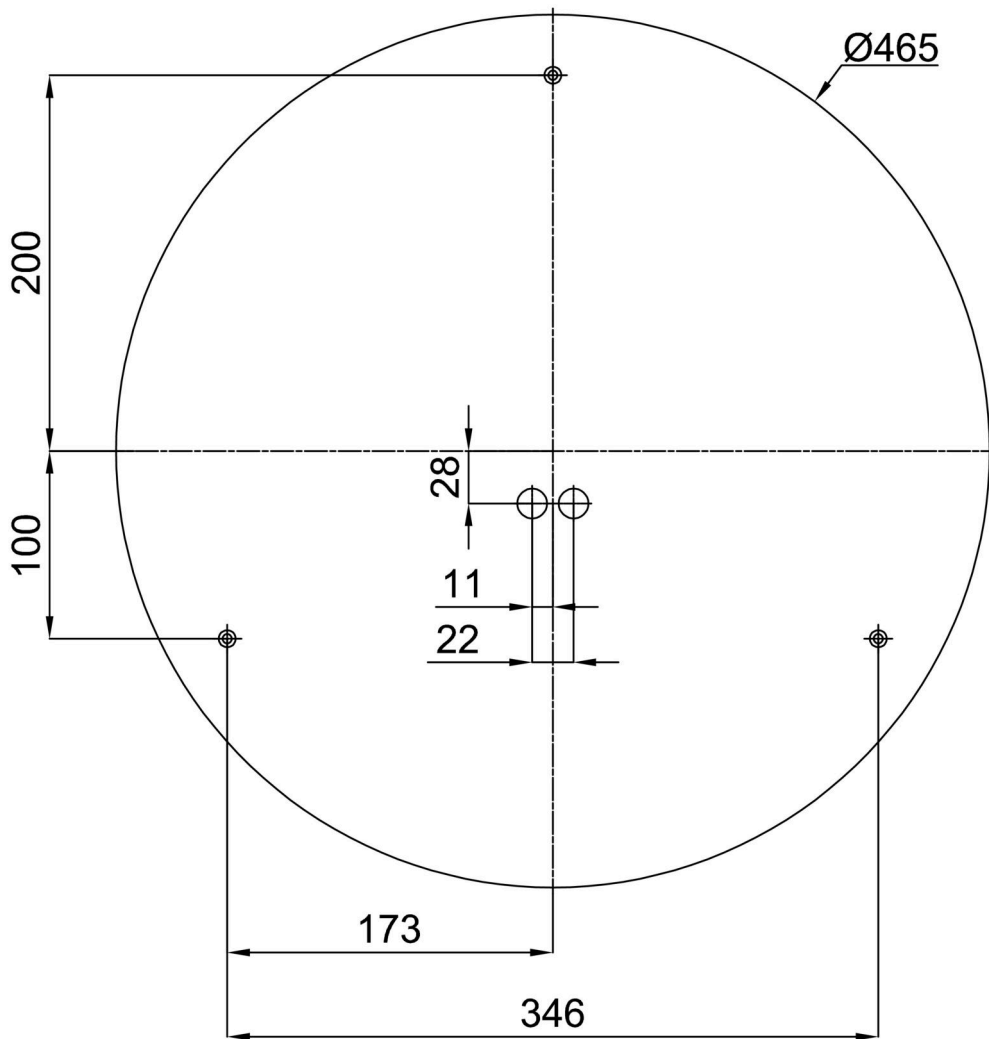

Technical

Types of luminaires	Emergency combined SELFTEST
Mounting type	surface mounted
Base material	steel
Shade material	opal polycarbonate
Base color	white Ral9003
Shade color	white
Holding the shade	folding system
Mounting location	ceiling/wall
Width	500 mm
Length	500 mm
Height	85 mm
mounting holes (diameter)	3xØ5mm
Cable entrance	2xØ16mm
Energy Class	D
Impact strength	IK10
Operating temperature	from -20°C to +30°C

Eulum data for calculation programs are available at www.osmont.cz.

Logistic

EAN	8591728149635
Weight NTTO	2.6 Kg
Weight BTTO	3 Kg
Number of cartons	1 pcs
Package volume	0.023 m ³
Package 1 width	0.51 m
Package 1 length	0.51 m
Package 1 height	0.09 m
Warranty*	60 months

*The warranty for the batteries is valid for 12 months from the date of purchase.

Installation dimensions:

Additional assortment:

Base for surface mounting

Product code	Name	Color	Description	Picture	Drawing
33503	KN9,K9,B17 /BP	white Ra19003	příslušenství		