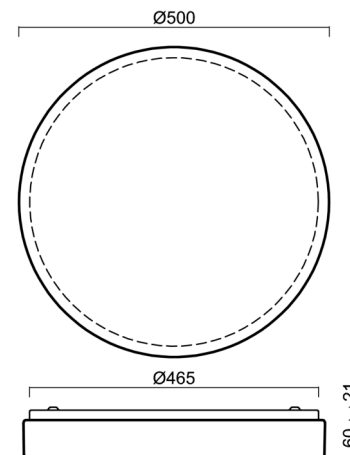

Technical

Types of luminaires	Emergency combined SELFTEST
Mounting type	surface mounted
Base material	steel
Shade material	opal polycarbonate
Base color	white Ral9003
Shade color	white
Holding the shade	folding system
Mounting location	ceiling/wall
Width	500 mm
Length	500 mm
Height	85 mm
mounting holes (diameter)	3xØ5mm
Cable entrance	2xØ16mm
Energy Class	D
Impact strength	IK10
Operating temperature	from -20°C to +30°C

Eulum data for calculation programs are available at www.osmont.cz.

Logistic

EAN	8591728149635
Weight NTTO	2.6 Kg
Weight BTTO	3 Kg
Number of cartons	1 pcs
Package volume	0.023 m ³
Package 1 width	0.51 m
Package 1 length	0.51 m
Package 1 height	0.09 m
Warranty*	60 months

Lampshade

Product code	Name	Color	Description	Picture	Drawing
20524	PC24	white	příslušenství	