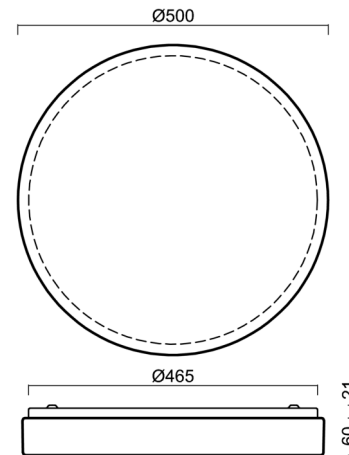

DELIA 3

LED-1L20EMP700KN94/PM24/NK1W 4K##

WWW.OSMONT.CZ

DELIA 3

Product code: DEL67726

Type: LED-1L20EMP700KN94/PM24/NK1W 4K##

Short description of the luminaire: White surface-mounted LED light with emergency unit combined and PMMA shade.

Technical

Types of luminaires	Emergency combined
Mounting type	surface mounted
Base material	steel
Shade material	opal polymethyl methacrylate
Base color	white Ra9003
Shade color	white
Holding the shade	folding system
Mounting location	ceiling/wall
Width	500 mm
Length	500 mm
Height	85 mm
Diameter	ø 500 mm
mounting holes (diameter)	3xø5mm
Installation wire (diameter)	2xø16mm
Energy Class	D
Impact strength	IK04
Operating temperature	from 0°C to +30°C

Lampshade

Product code	Name	Color	Description	Picture	Drawing
20523	PM24	white		