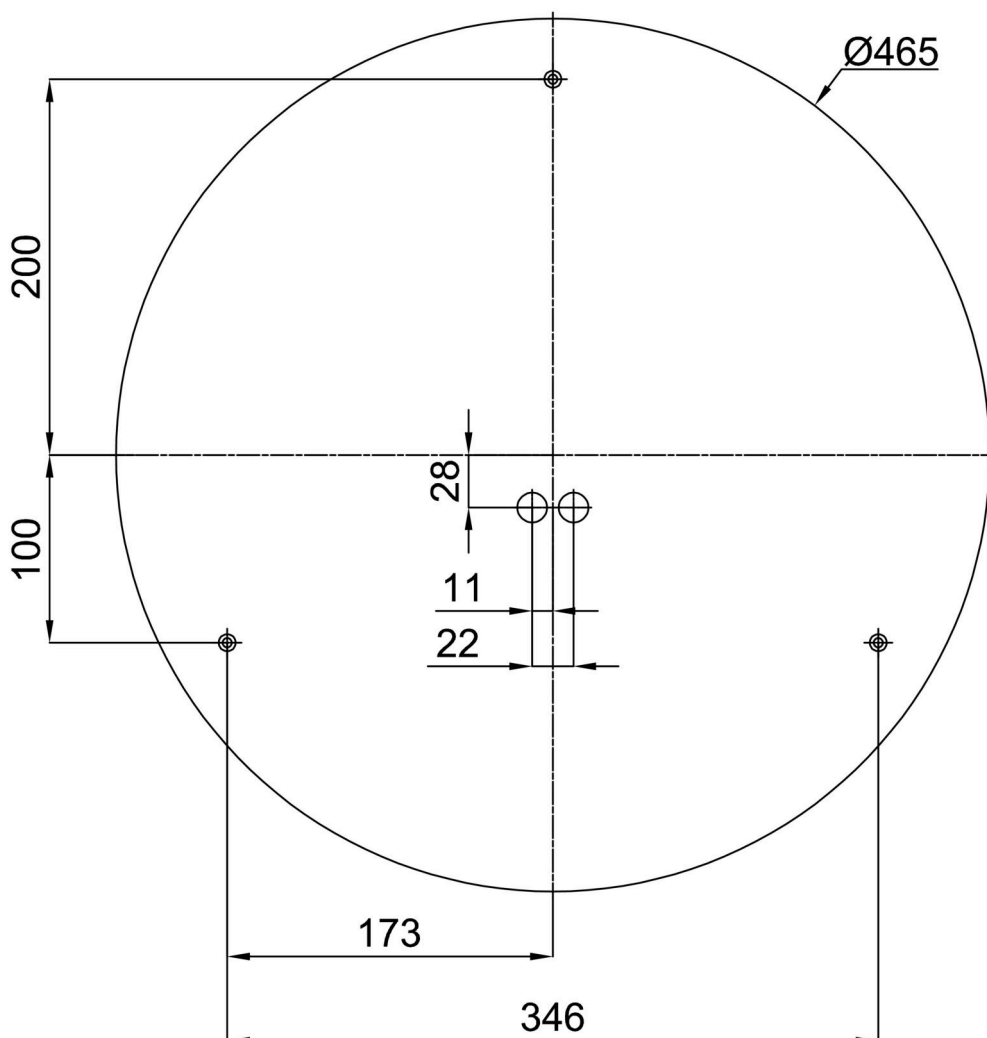

Technical

Types of luminaires	Emergency combined
Mounting type	surface mounted
Base material	steel
Shade material	opal polymethyl methacrylate
Base color	white Ra9003
Shade color	white
Holding the shade	folding system
Mounting location	ceiling/wall
Width	500 mm
Length	500 mm
Height	85 mm
Diameter	ø 500 mm
mounting holes (diameter)	3xø5mm
Installation wire (diameter)	2xø16mm
Energy Class	D
Impact strength	IK04
Operating temperature	from 0°C to +30°C

*The warranty for the batteries is valid for 12 months from the date of purchase.

Installation dimensions:

Additional assortment:

Base for surface mounting

Product code	Name	Color	Description	Picture	Drawing
33503	KN9,K9,B17 /BP	white Ra19003			