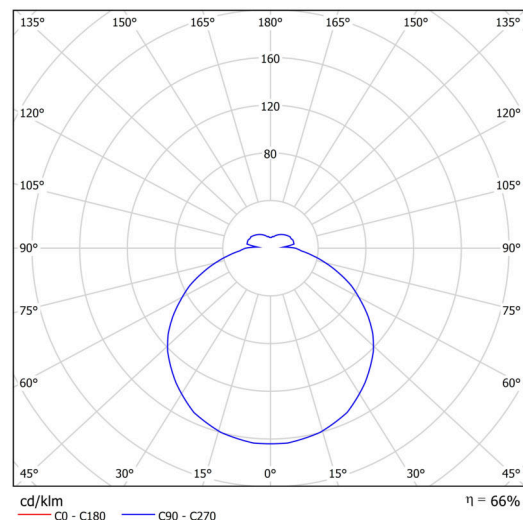

Luminous

Lum. flux of luminaire	3670 lm
Lum. flux of light source	5560 lm
Lum. flux of light source in emergency mode	150 lm
Luminaire efficacy	114 lm/W
Temperature	4000 K
Rated life time LED L80/B10	100000 hours
CRI	Ra80
MacAdam	3
Blue light hazard	Risk group 0