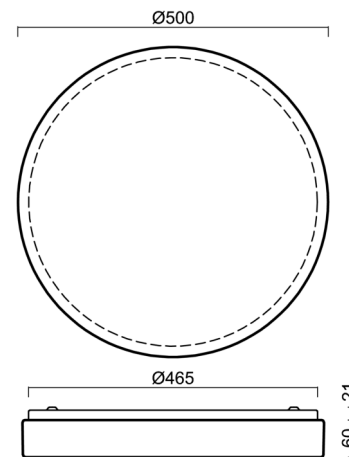

# DELIA 3

Product code: DEL67722

Type: LED-1L20EMP700KN94/PM24 4K##

Short description of the luminaire: White surface-mounted LED light ON/OFF and PMMA shade.

## Technical

Types of luminaires	Classic on/off
Mounting type	surface mounted
Base material	steel
Shade material	opal polymethyl methacrylate
Base color	white Ra9003
Shade color	white
Holding the shade	folding system
Mounting location	ceiling/wall
Width	500 mm
Length	500 mm
Height	85 mm
Diameter	ø 500 mm
mounting holes (diameter)	3xø5mm
Installation wire (diameter)	2xø16mm
Energy Class	D
Impact strength	IK04
Operating temperature	from -20°C to +30°C