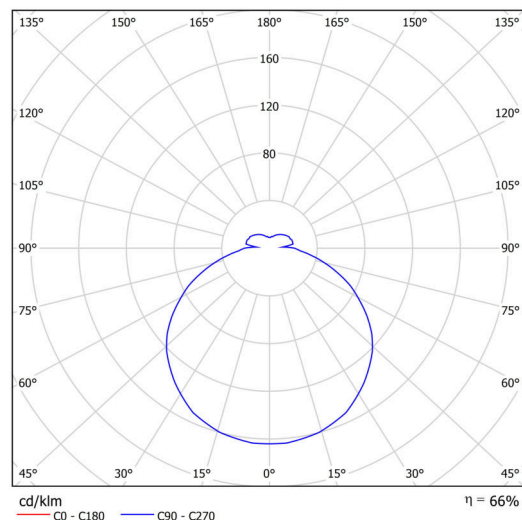

Luminous

Lum. flux of luminaire	3670 lm
Lum. flux of light source	5560 lm
Luminaire efficacy	114 lm/W
Temperature	4000 K
Rated life time LED L80/B10	100000 hours
CRI	Ra80
MacAdam	3
Blue light hazard	Risk group 0