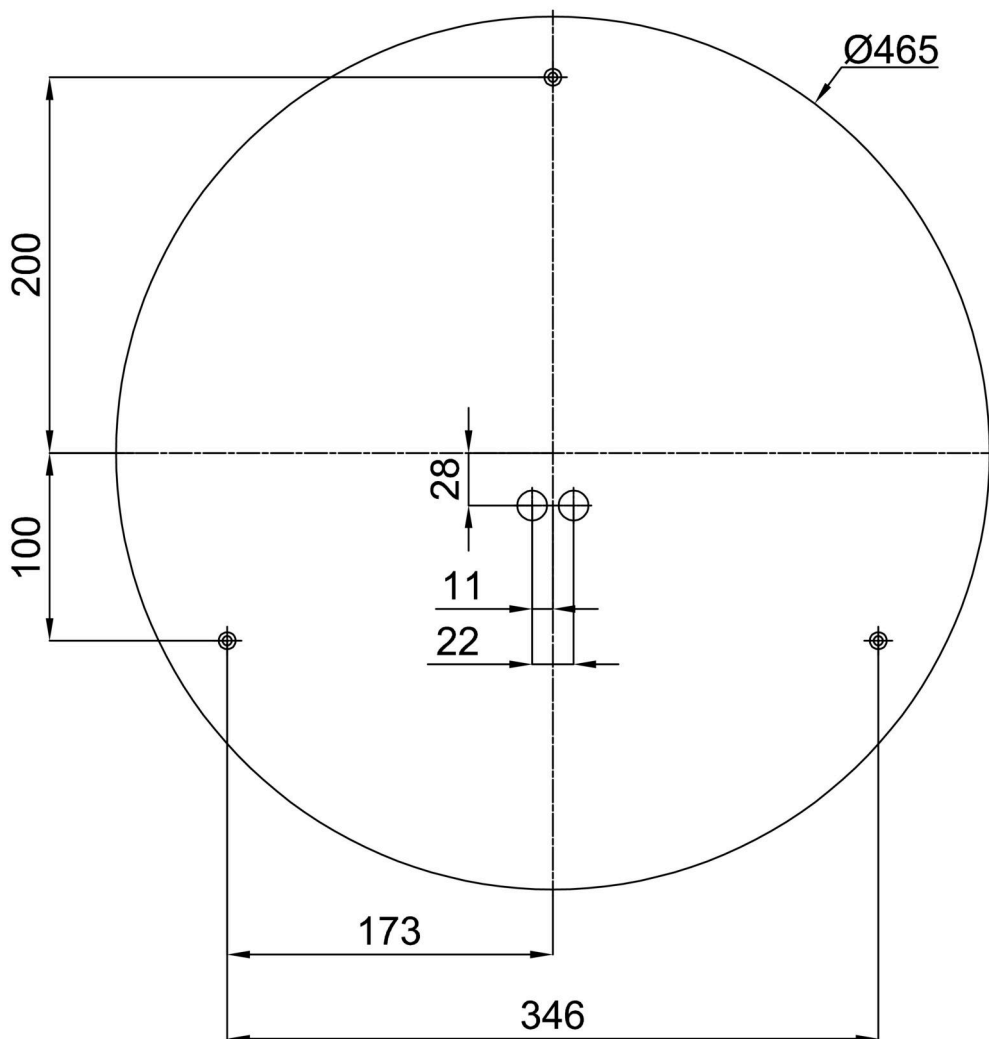

TECHNICAL SHEET

Multipower

Possibility of output adjustment by the user (DIP switch on the current source).

I [mA]	700	600	500	400	
[%]	100	86	71	57	

Logistic

EAN	8591728075804
Weight NTTO	2.6 Kg
Weight BTTO	3 Kg
Number of cartons	1 pcs
Package volume	0.023 m³
Package 1 width	0.51 m
Package 1 length	0.51 m
Package 1 height	0.09 m
Warranty*	60 months

*The warranty for the batteries is valid for 12 months from the date of purchase.

Installation dimensions: