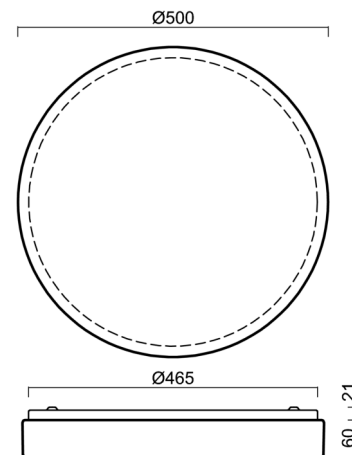

# DELIA 3

Product code: DEL67716

Type: LED-1L20EMP700KN94/PC24/NK1W 4K##

Short description of the luminaire: White surface-mounted LED light with emergency unit combined and polycarbonate shade.

## Technical

Types of luminaires	Emergency combined
Mounting type	surface mounted
Base material	steel
Shade material	opal polycarbonate
Base color	white Ra9003
Shade color	white
Holding the shade	folding system
Mounting location	ceiling/wall
Width	500 mm
Length	500 mm
Height	85 mm
Diameter	ø 500 mm
mounting holes (diameter)	3xø5mm
Installation wire (diameter)	2xø16mm
Energy Class	D
Impact strength	IK10
Operating temperature	from 0°C to +30°C