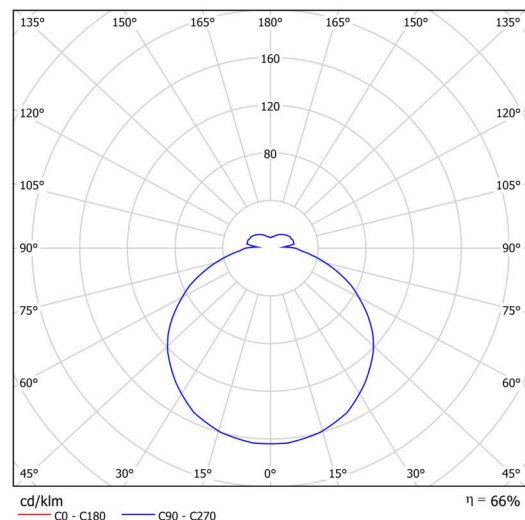

Luminous

Lum. flux of luminaire	3670 lm
Lum. flux of light source	5560 lm
Lum. flux of light source in emergency mode	150 lm
Luminaire efficacy	114 lm/W
Temperature	4000 K
Rated life time LED L80/B10	100000 hours
CRI	Ra80
MacAdam	3
Blue light hazard	Risk group 0