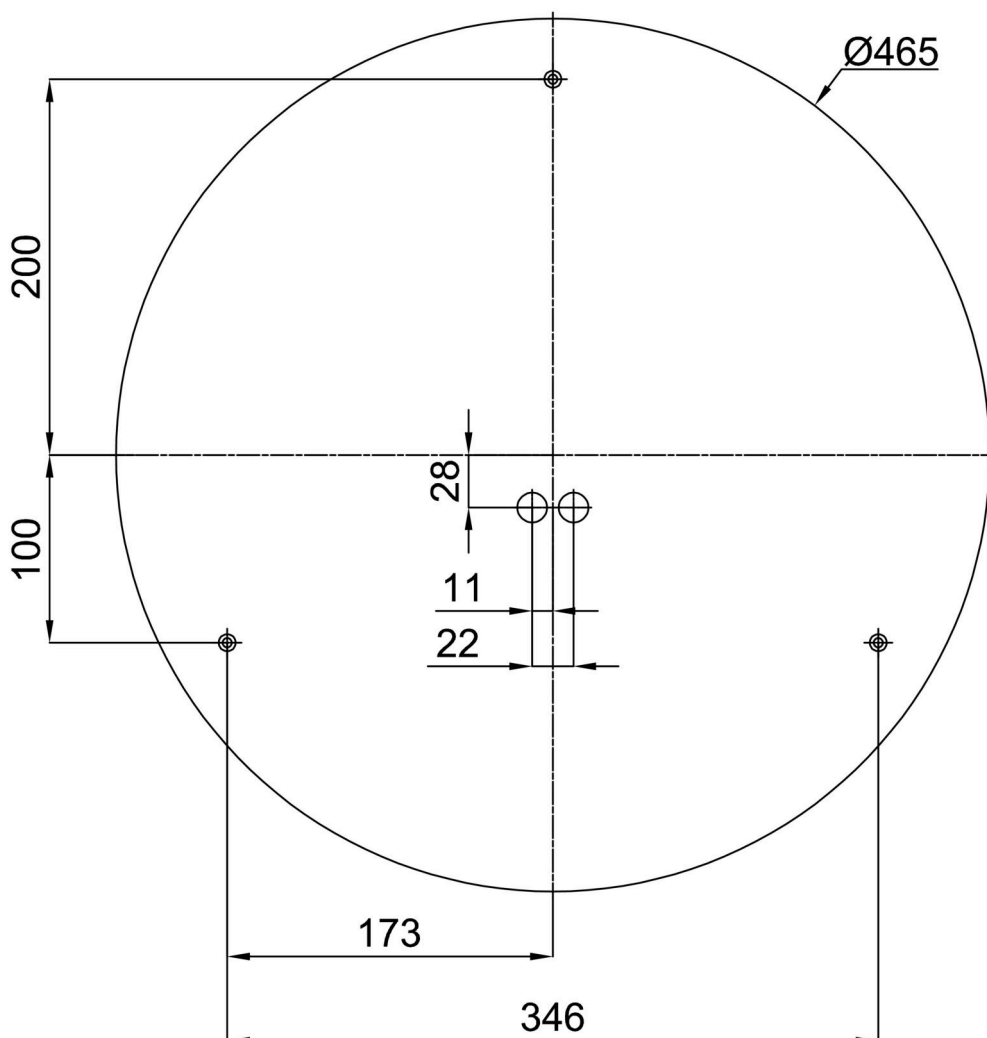

TECHNICAL SHEET

Eulum data for calculation programs are available at www.osmont.cz.

Multipower

Possibility of output adjustment by the user (DIP switch on the current source).

I [mA]	700	600	500	400	
[%]	100	86	71	57	

Logistic

EAN	8591728075743
Weight NTTO	2.6 Kg
Weight BTTO	3 Kg
Number of cartons	1 pcs
Package volume	0.023 m³
Package 1 width	0.51 m
Package 1 length	0.51 m
Package 1 height	0.09 m
Warranty*	60 months

*The warranty for the batteries is valid for 12 months from the date of purchase.

Installation dimensions: