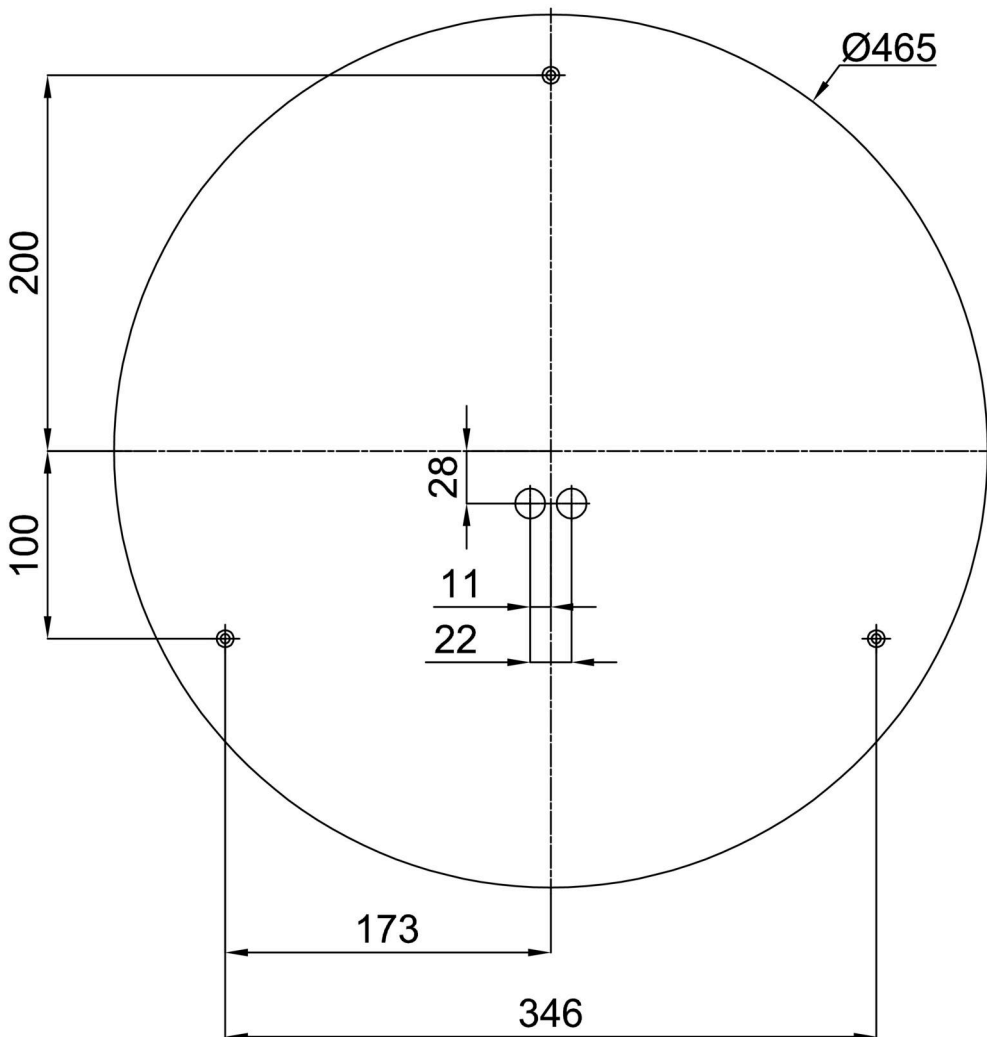

TECHNICAL SHEET

Multipower

Possibility of output adjustment by the user (DIP switch on the current source).

I [mA]	700	600	500	400	
[%]	100	86	71	57	

Logistic

EAN	8591728075712
Weight NTTO	2.6 Kg
Weight BTTO	3 Kg
Number of cartons	1 pcs
Package volume	0.023 m³
Package 1 width	0.51 m
Package 1 length	0.51 m
Package 1 height	0.09 m
Warranty*	60 months

*The warranty for the batteries is valid for 12 months from the date of purchase.

Installation dimensions: