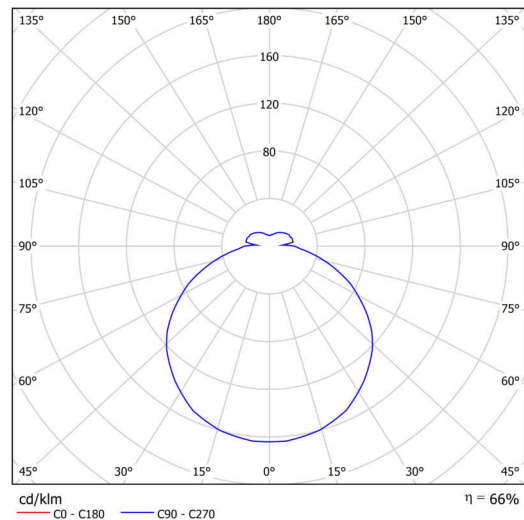

Luminous

Lum. flux of luminaire	3670 lm
Lum. flux of light source	5560 lm
Luminaire efficacy	114 lm/W
Temperature	4000 K
Rated life time LED L80/B10	100000 hours
CRI	Ra80
MacAdam	3
Blue light hazard	Risk group 0