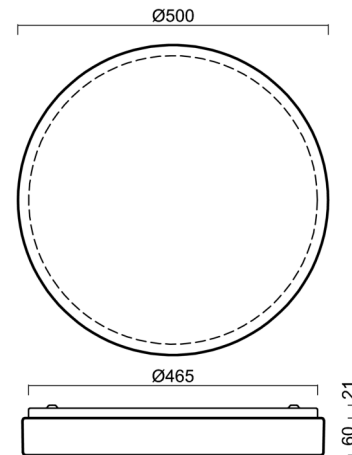

# DELIA 3

Product code: DEL67713

Type: LED-1L20EMP700KN94/PC24 HF 4K##

Short description of the luminaire: White surface-mounted LED light with sensor and polycarbonate shade.

## Technical

Types of luminaires	Sensor
Mounting type	surface mounted
Base material	steel
Shade material	opal polycarbonate
Base color	white Ral9003
Shade color	white
Holding the shade	folding system
Mounting location	ceiling/wall
Width	500 mm
Length	500 mm
Height	85 mm
Diameter	Ø 500 mm
mounting holes (diameter)	3xØ5mm
Installation wire (diameter)	2xØ16mm
Energy Class	D
Impact strength	IK10
Operating temperature	from -20°C to +30°C