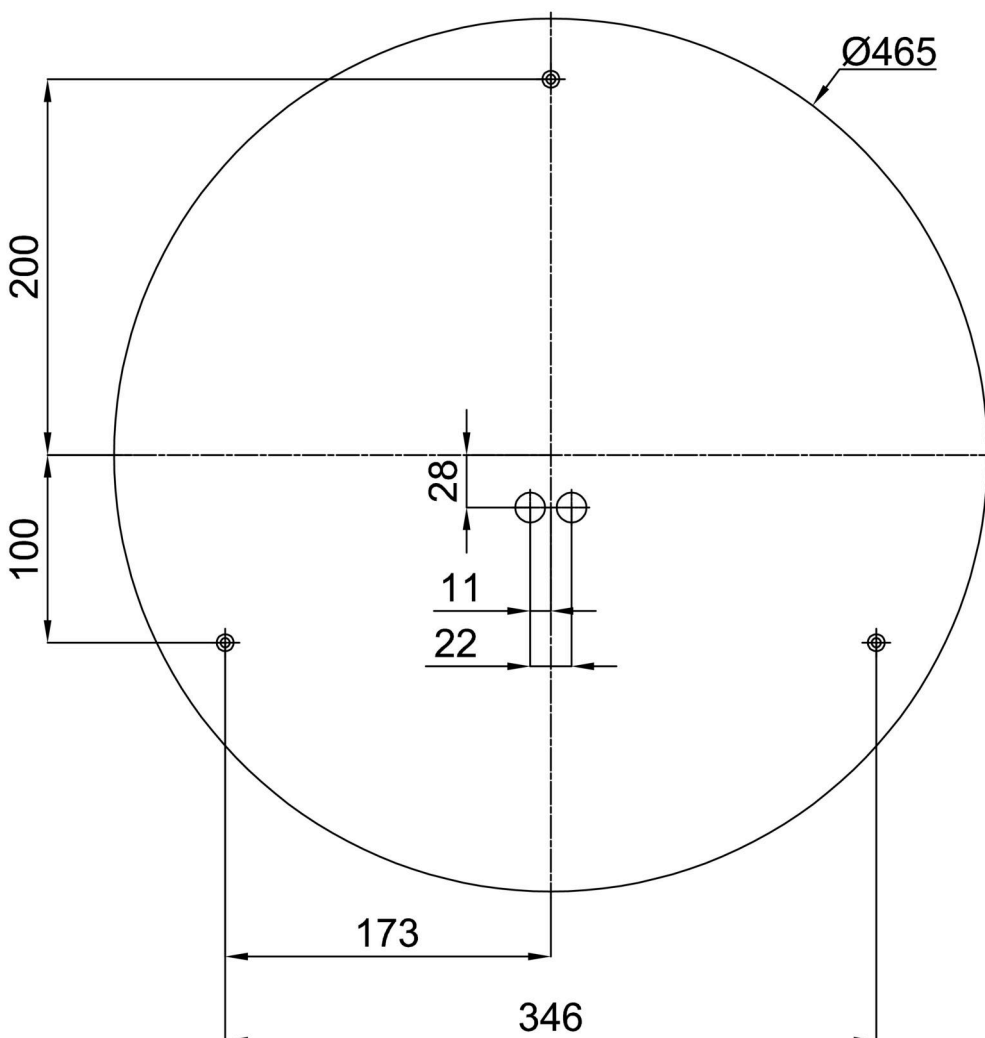

TECHNICAL SHEET

Eulum data for calculation programs are available at www.osmont.cz.

Multipower

Possibility of output adjustment by the user (DIP switch on the current source).

I [mA]	1050	900	850	700	
[%]	100	86	81	67	

Logistic

EAN	8591728075699
Weight NTTO	2.6 Kg
Weight BTTO	3 Kg
Number of cartons	1 pcs
Package volume	0.023 m³
Package 1 width	0.51 m
Package 1 length	0.51 m
Package 1 height	0.09 m
Warranty*	60 months

*The warranty for the batteries is valid for 12 months from the date of purchase.

Installation dimensions: