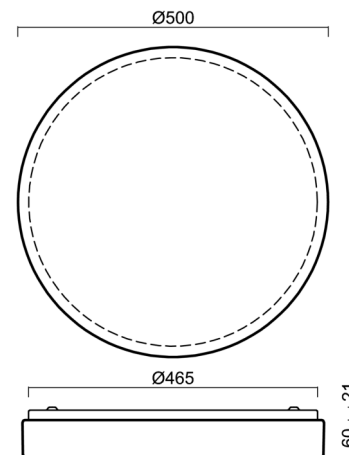

DELIA 3

LED-1L20EMP1050KN94/PM24/NK1W 3K##

WWW.OSMONT.CZ

DELIA 3

Product code: DEL67231

Type: LED-1L20EMP1050KN94/PM24/NK1W 3K##

Short description of the luminaire: White surface-mounted LED light with emergency unit combined and PMMA shade.

Technical

Types of luminaires	Emergency combined
Mounting type	surface mounted
Base material	steel
Shade material	opal polymethyl methacrylate
Base color	white Ra9003
Shade color	white
Holding the shade	folding system
Mounting location	ceiling/wall
Width	500 mm
Length	500 mm
Height	85 mm
Diameter	ø 500 mm
mounting holes (diameter)	3xø5mm
Installation wire (diameter)	2xø16mm
Energy Class	D
Impact strength	IK04
Operating temperature	from 0°C to +30°C

Lampshade

Product code	Name	Color	Description	Picture	Drawing
20523	PM24	white		