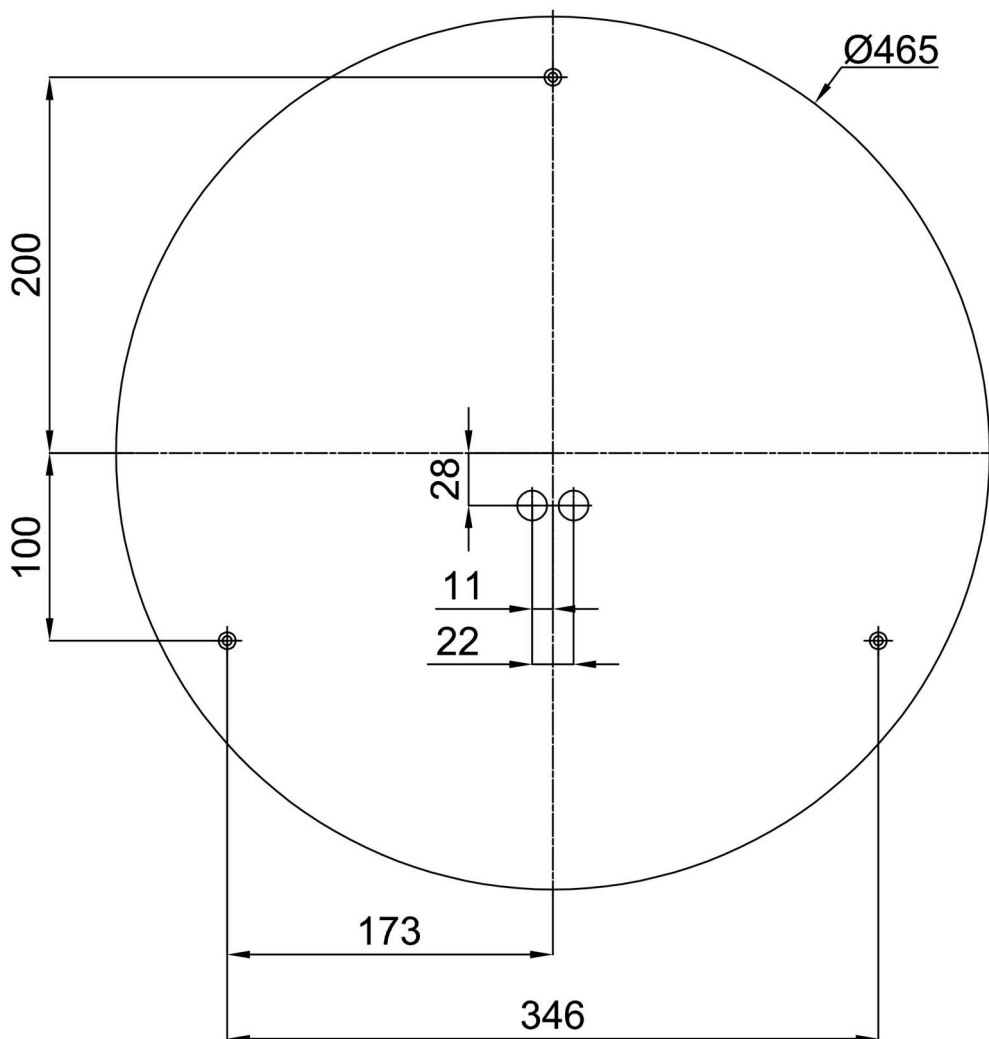

Technical

Types of luminaires	Classic on/off
Mounting type	surface mounted
Base material	steel
Shade material	opal polymethyl methacrylate
Base color	white Ra9003
Shade color	white
Holding the shade	folding system
Mounting location	ceiling/wall
Width	500 mm
Length	500 mm
Height	85 mm
Diameter	ø 500 mm
mounting holes (diameter)	3xø5mm
Installation wire (diameter)	2xø16mm
Energy Class	D
Impact strength	IK04
Operating temperature	from -20°C to +30°C

*The warranty for the batteries is valid for 12 months from the date of purchase.

Installation dimensions:

Additional assortment:

Base for surface mounting

Product code	Name	Color	Description	Picture	Drawing
33503	KN9,K9,B17 /BP	white Ra19003			