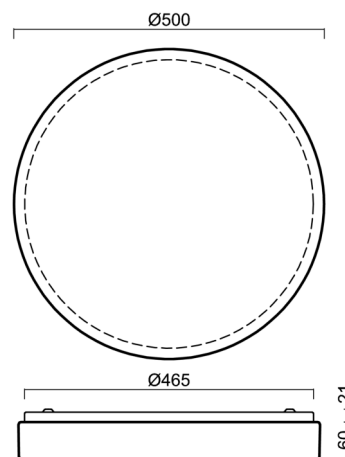

DELIA 3

LED-1L20EMP700KN94/PM24/NK1W 3K##

WWW.OSMONT.CZ

DELIA 3

Product code: DEL67226

Type: LED-1L20EMP700KN94/PM24/NK1W 3K##

Short description of the luminaire: White surface-mounted LED light with emergency unit combined and PMMA shade.

Technical

Types of luminaires	Emergency combined
Mounting type	surface mounted
Base material	steel
Shade material	opal polymethyl methacrylate
Base color	white Ra9003
Shade color	white
Holding the shade	folding system
Mounting location	ceiling/wall
Width	500 mm
Length	500 mm
Height	85 mm
Diameter	ø 500 mm
mounting holes (diameter)	3xø5mm
Installation wire (diameter)	2xø16mm
Energy Class	D
Impact strength	IK04
Operating temperature	from 0°C to +30°C

Lampshade

Product code	Name	Color	Description	Picture	Drawing
20523	PM24	white		