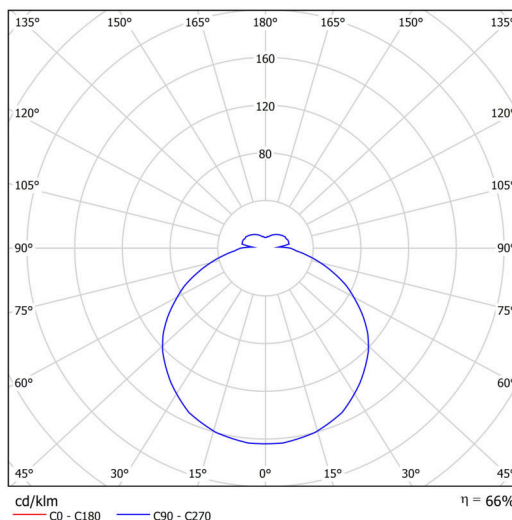

Luminous

Lum. flux of luminaire	3520 lm
Lum. flux of light source	5330 lm
Lum. flux of light source in emergency mode	150 lm
Luminaire efficacy	110 lm/W
Temperature	3000 K
Rated life time LED L80/B10	100000 hours
CRI	Ra80
MacAdam	3
Blue light hazard	Risk group 0