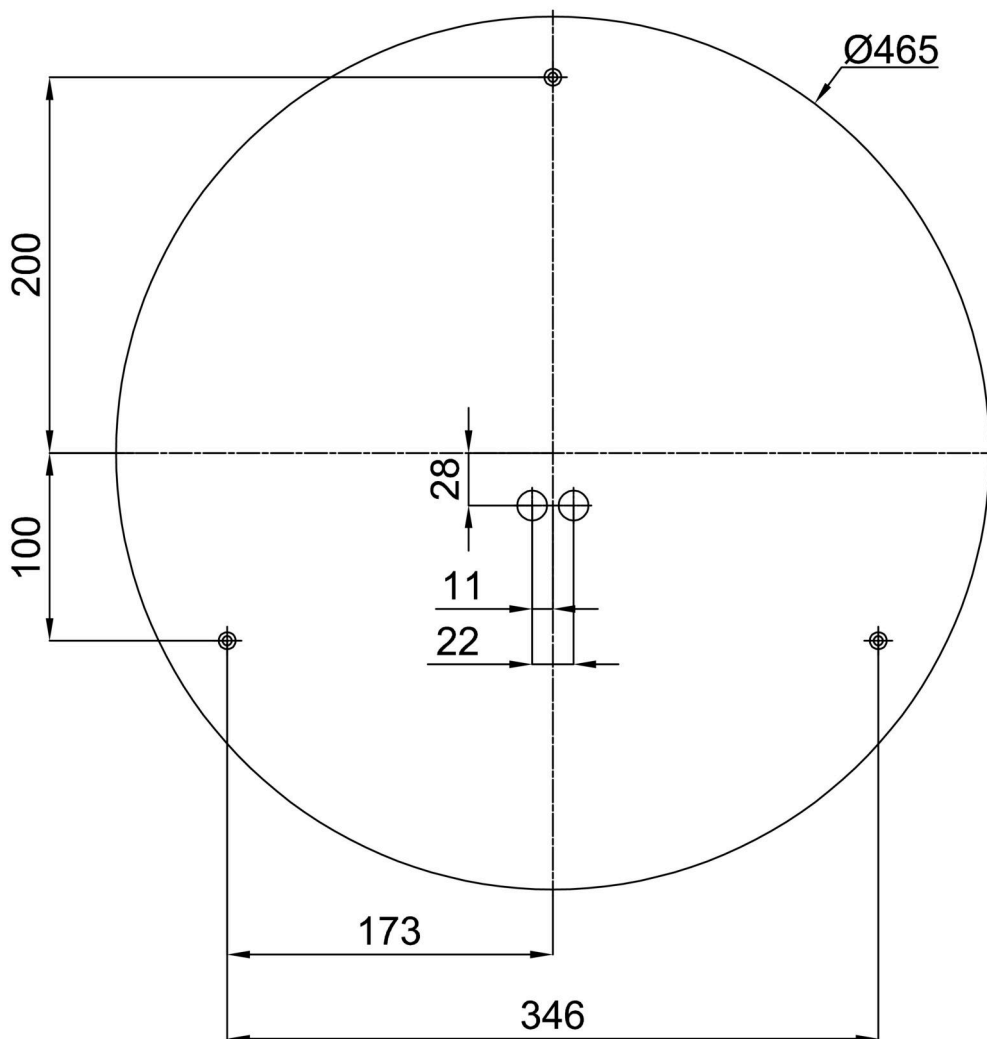

TECHNICAL SHEET

Multipower

Possibility of output adjustment by the user (DIP switch on the current source).

I [mA]	700	600	500	400	
[%]	100	86	71	57	

Logistic

EAN	8591728075606
Weight NTTO	2.6 Kg
Weight BTTO	3 Kg
Number of cartons	1 pcs
Package volume	0.023 m³
Package 1 width	0.51 m
Package 1 length	0.51 m
Package 1 height	0.09 m
Warranty*	60 months

*The warranty for the batteries is valid for 12 months from the date of purchase.

Installation dimensions: