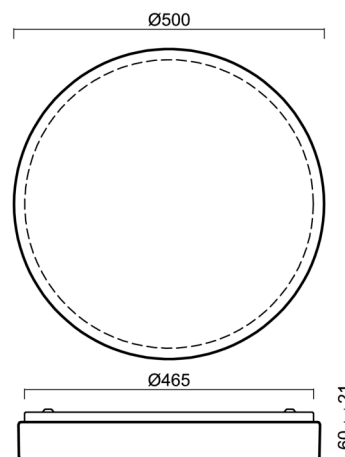

## Technical

Types of luminaires	Classic on/off
Mounting type	surface mounted
Base material	steel
Shade material	opal polymethyl methacrylate
Base color	white Ra9003
Shade color	white
Holding the shade	folding system
Mounting location	ceiling/wall
Width	500 mm
Length	500 mm
Height	85 mm
Diameter	ø 500 mm
mounting holes (diameter)	3xø5mm
Installation wire (diameter)	2xø16mm
Energy Class	D
Impact strength	IK04
Operating temperature	from -20°C to +30°C