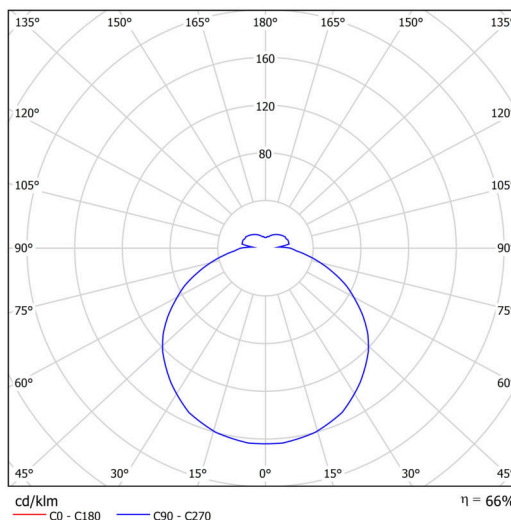

Luminous

Lum. flux of luminaire	3520 lm
Lum. flux of light source	5330 lm
Luminaire efficacy	110 lm/W
Temperature	3000 K
Rated life time LED L80/B10	100000 hours
CRI	Ra80
MacAdam	3
Blue light hazard	Risk group 0