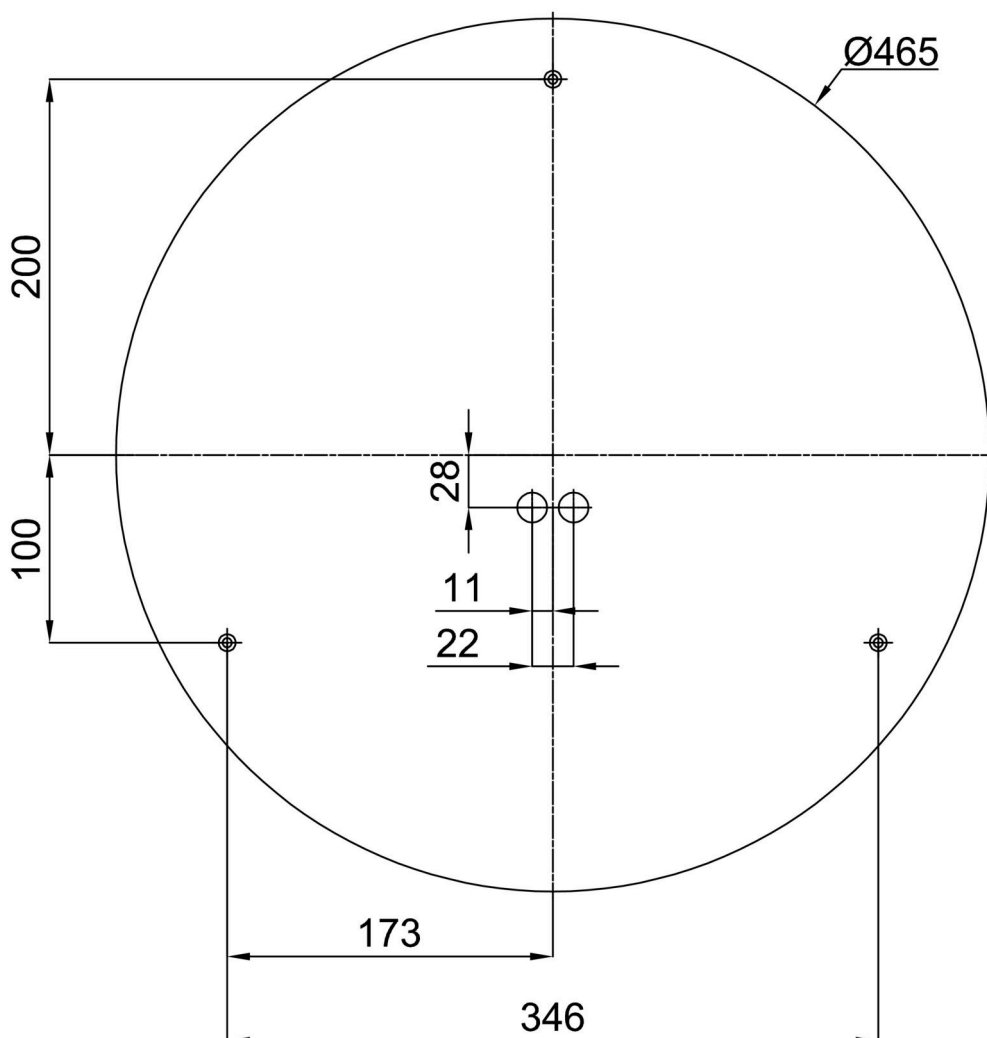

Technical

Types of luminaires	Emergency combined
Mounting type	surface mounted
Base material	steel
Shade material	opal polycarbonate
Base color	white Ra9003
Shade color	white
Holding the shade	folding system
Mounting location	ceiling/wall
Width	500 mm
Length	500 mm
Height	85 mm
Diameter	ø 500 mm
mounting holes (diameter)	3xø5mm
Installation wire (diameter)	2xø16mm
Energy Class	D
Impact strength	IK10
Operating temperature	from 0°C to +30°C

*The warranty for the batteries is valid for 12 months from the date of purchase.

Installation dimensions:

Additional assortment:

Base for surface mounting

Product code	Name	Color	Description	Picture	Drawing
33503	KN9,K9,B17 /BP	white Ra19003			

Lampshade

Product code	Name	Color	Description	Picture	Drawing
20524	PC24	white		