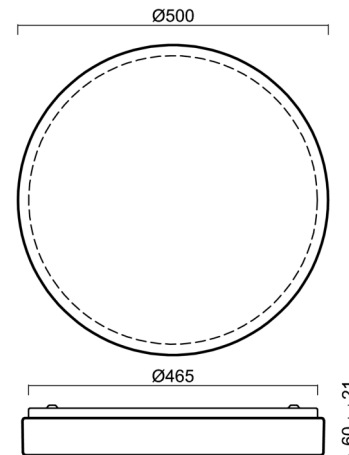

DELIA 3

LED-1L20EMP700KN94/PC24/NK1W 3K##

WWW.OSMONT.CZ

DELIA 3

Product code: DEL67216

Type: LED-1L20EMP700KN94/PC24/NK1W 3K##

Short description of the luminaire: White surface-mounted LED light with emergency unit combined and polycarbonate shade.

Technical

Types of luminaires	Emergency combined
Mounting type	surface mounted
Base material	steel
Shade material	opal polycarbonate
Base color	white Ra9003
Shade color	white
Holding the shade	folding system
Mounting location	ceiling/wall
Width	500 mm
Length	500 mm
Height	85 mm
Diameter	ø 500 mm
mounting holes (diameter)	3xø5mm
Installation wire (diameter)	2xø16mm
Energy Class	D
Impact strength	IK10
Operating temperature	from 0°C to +30°C

Lampshade

Product code	Name	Color	Description	Picture	Drawing
20524	PC24	white		