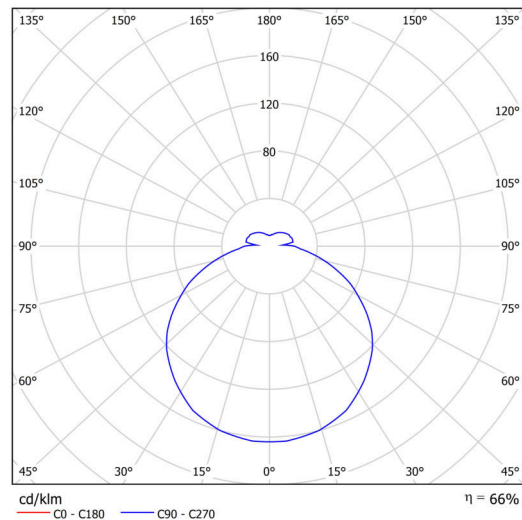

Luminous

Lum. flux of luminaire	3520 lm
Lum. flux of light source	5330 lm
Lum. flux of light source in emergency mode	150 lm
Luminaire efficacy	110 lm/W
Temperature	3000 K
Rated life time LED L80/B10	100000 hours
CRI	Ra80
MacAdam	3
Blue light hazard	Risk group 0