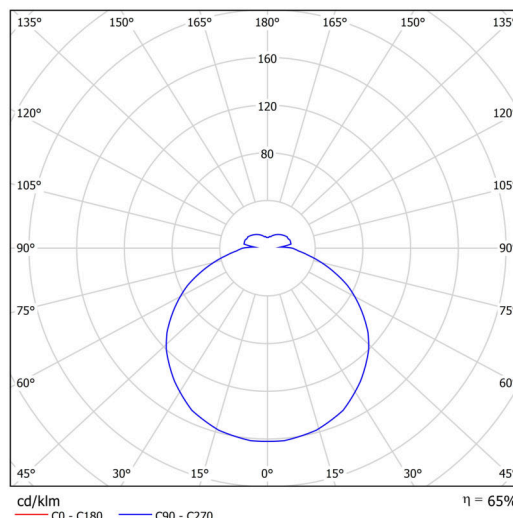

Luminous

Lum. flux of luminaire	2550 lm
Lum. flux of light source	3930 lm
Luminaire efficacy	102 lm/W
Temperature	4000 K
Rated life time LED L80/B10	100000 hours
CRI	Ra80
MacAdam	3
Blue light hazard	Risk group 0