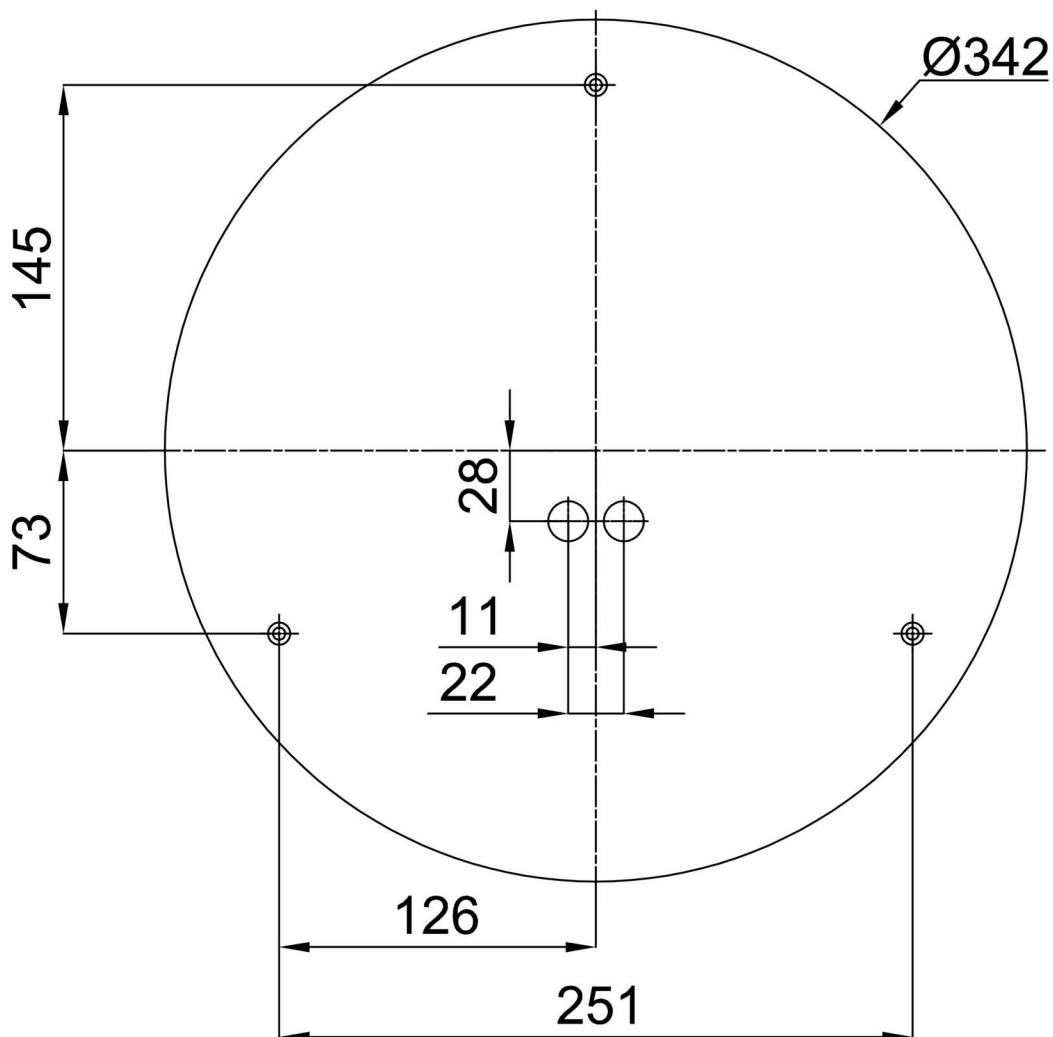

TECHNICAL SHEET

Multipower

Possibility of output adjustment by the user (DIP switch on the current source).

I [mA]	700	600	500	400	
[%]	100	86	71	57	

Logistic

EAN	8591728080259
Weight NTTO	1.4 Kg
Weight BTTO	1.8 Kg
Number of cartons	1 pcs
Package volume	0.019 m³
Package 1 width	0.385 m
Package 1 length	0.37 m
Package 1 height	0.13 m
Warranty*	60 months

*The warranty for the batteries is valid for 12 months from the date of purchase.

Installation dimensions: