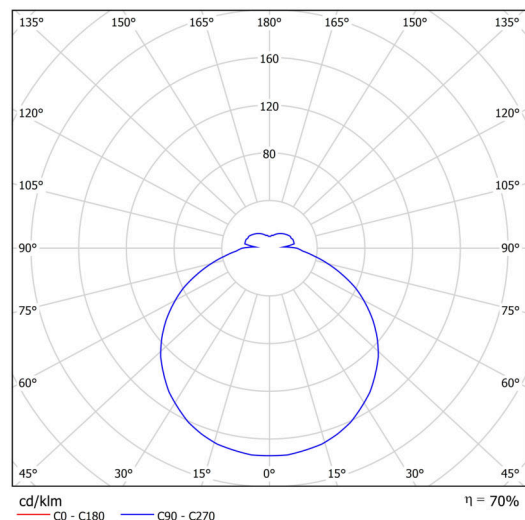

Luminous

Lum. flux of luminaire	3540/3690 lm
Lum. flux of light source	5050/5270 lm
Luminaire efficacy	104 lm/W
Temperature	3000/4000 K
Rated life time LED L80/B10	100000 hours
CRI	Ra80
MacAdam	3
Blue light hazard	Risk group 0