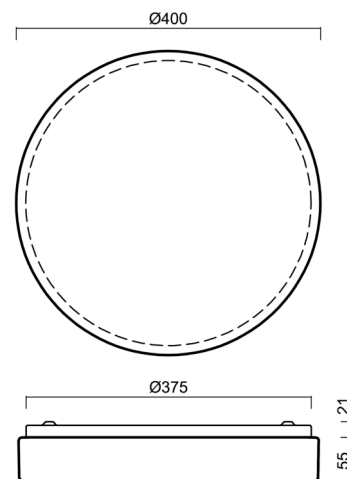

DELIA 2

LED-1L16EMP700KN83/PC23 HF 3/4K#

WWW.OSMONT.CZ

DELIA 2

Product code: DEL71484

Type: LED-1L16EMP700KN83/PC23 HF 3/4K#

Short description of the luminaire: White surface-mounted changeable LED light with sensor and polycarbonate shade

Technical

Types of luminaires	Sensor
Mounting type	surface mounted
Base material	steel
Shade material	opal polycarbonate
Base color	white Ra9003
Shade color	white
Holding the shade	folding system
Mounting location	ceiling/wall
Width	400 mm
Length	400 mm
Height	80 mm
Diameter	ø 400 mm
mounting holes (diameter)	3xø5mm
Installation wire (diameter)	2xø16mm
Energy Class	D
Impact strength	IK10
Operating temperature	from -20°C to +30°C

Lampshade

Product code	Name	Color	Description	Picture	Drawing
20522	PC23	white		