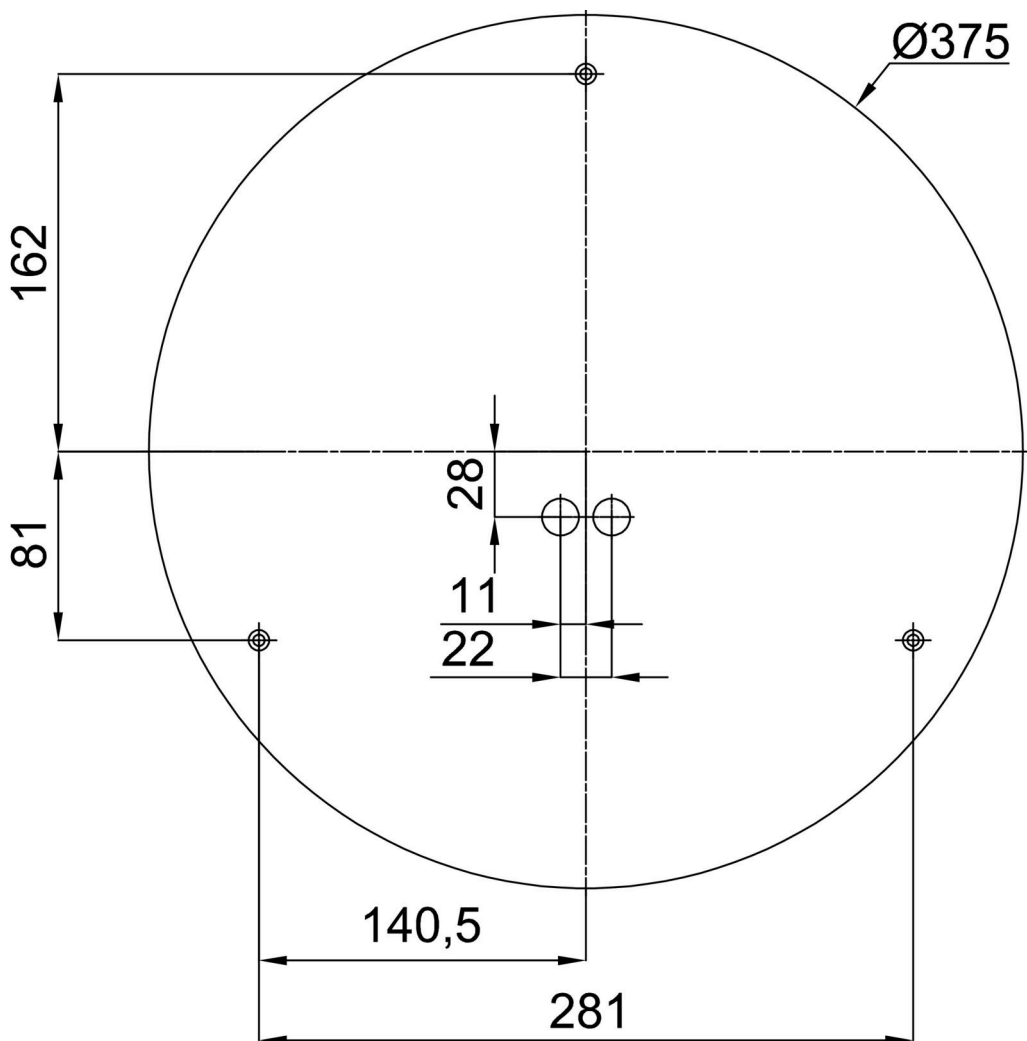

TECHNICAL SHEET

Multipower

Possibility of output adjustment by the user (DIP switch on the current source).

I [mA]	700	600	500	400	
[%]	100	86	71	57	

Logistic

EAN	8591728079819
Weight NTTO	1.8 Kg
Weight BTTO	2.2 Kg
Number of cartons	1 pcs
Package volume	0.015 m³
Package 1 width	0.41 m
Package 1 length	0.41 m
Package 1 height	0.09 m
Warranty*	60 months

*The warranty for the batteries is valid for 12 months from the date of purchase.

Installation dimensions: