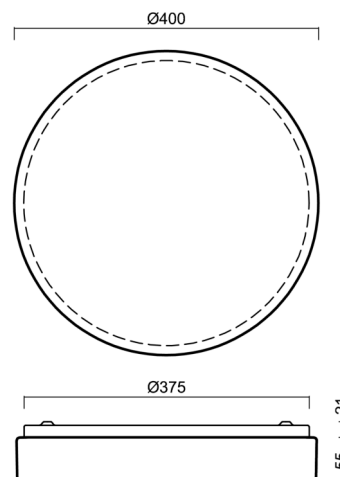

DELIA 2

LED-1L16E500KN83/PM23 NK3HST 4K#

WWW.OSMONT.CZ

DELIA 2

Product code: DEL69949

Type: LED-1L16E500KN83/PM23 NK3HST 4K#

Short description of the luminaire: White colour | ceiling or wall LED light with emergency backup combined (with Self-test) | opal polycarbonate shade (PC)

Technical

Types of luminaires	Emergency combined
Mounting type	surface mounted
Base material	steel
Shade material	opal polymethyl methacrylate
Base color	white Ral9003
Shade color	white
Holding the shade	folding system
Mounting location	ceiling/wall
Width	400 mm
Length	400 mm
Height	80 mm
mounting holes (diameter)	3xØ5mm
Cable entrance	2xØ16mm
Energy Class	D
Impact strength	IK04
Operating temperature	from 0°C to +30°C

Eulum data for calculation programs are available at www.osmont.cz.

Logistic

EAN	8591728149970
Weight NTTO	1.8 Kg
Weight BTTO	2.2 Kg
Number of cartons	1 pcs
Package volume	0.015 m ³
Package 1 width	0.41 m
Package 1 length	0.41 m
Package 1 height	0.09 m
Warranty*	60 months