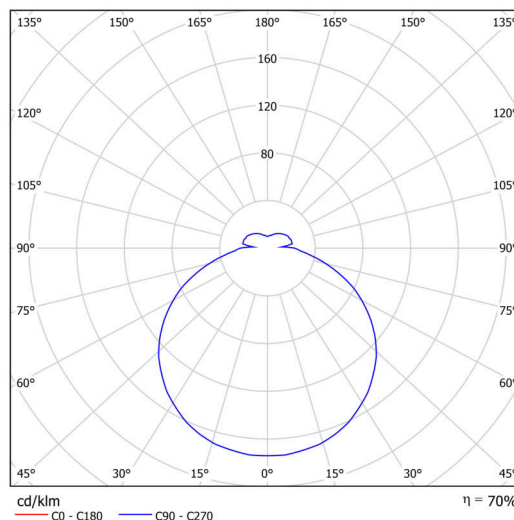

Luminous

Lum. flux of luminaire	2740 lm
Lum. flux of light source	3910 lm
Lum. flux of light source in emergency mode	200 lm
Temperature	4000 K
Rated life time LED L80/B10	100000 hours
CRI	Ra80
MacAdam	3
Blue light hazard	Risk group 0

Eulum data for calculation programs are available at www.osmont.cz.