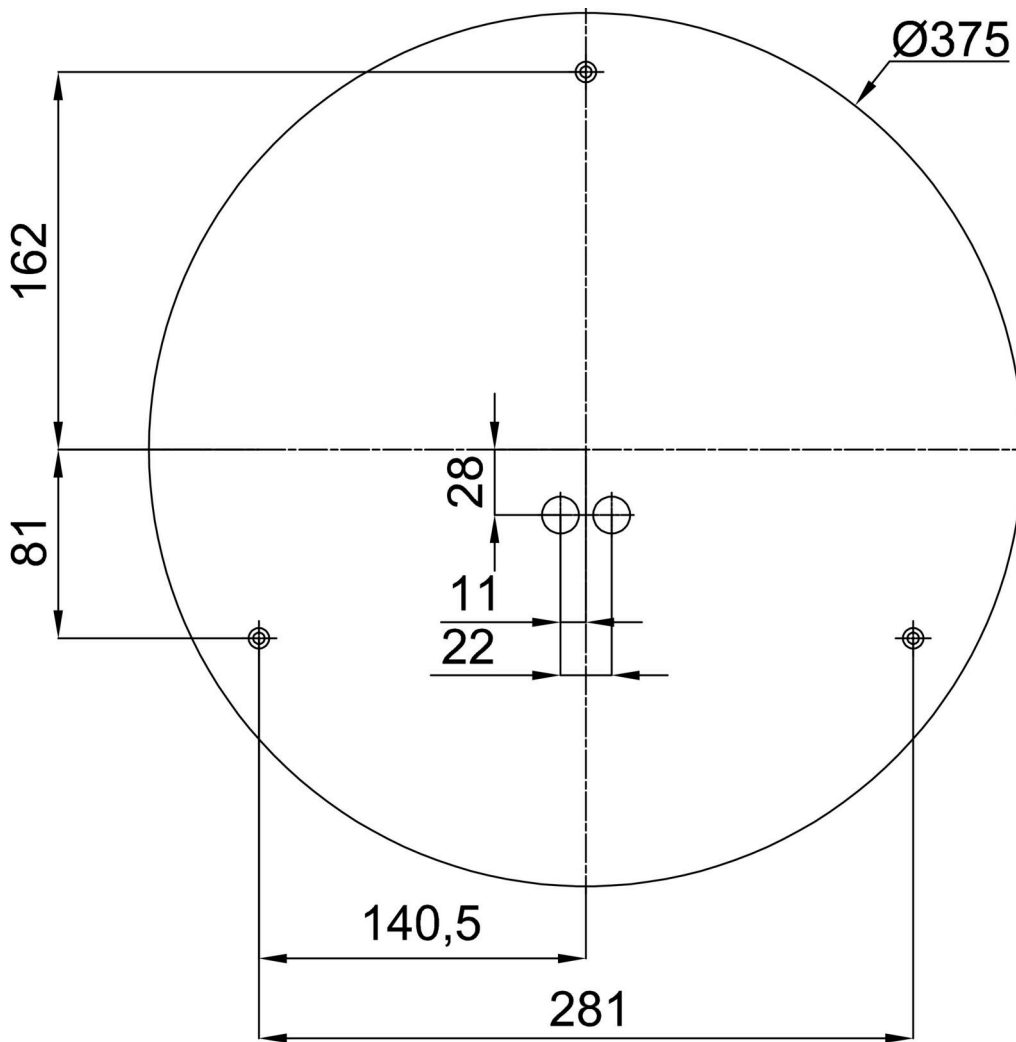

Technical

Types of luminaires	Emergency combined SELFTEST + sensor
Mounting type	surface mounted
Base material	steel
Shade material	opal polymethyl methacrylate
Base color	white Ral9003
Shade color	white
Holding the shade	folding system
Mounting location	ceiling/wall
Width	400 mm
Length	400 mm
Height	80 mm
mounting holes (diameter)	3xØ5mm
Cable entrance	2xØ16mm
Energy Class	D
Impact strength	IK04
Operating temperature	from -20°C to +30°C

Electric

Power consumption	34 W
Ingress Protection	IP54
Socket	LED modul
Battery type	LiFePO4
Emergency time	3 hours
SELFTEST	yes
terminal block	snap terminal block

Luminous

Lum. flux of luminaire	3540 lm
Lum. flux of light source	5050 lm
Lum. flux of light source in emergency mode	200 lm
Temperature	3000 K
Rated life time LED L80/B10	100000 hours
CRI	Ra80
MacAdam	3
Blue light hazard	Risk group 0

Eulum data for calculation programs are available at www.osmont.cz.

Logistic

EAN	8591728149727
Weight NTTO	1.8 Kg
Weight BTTO	2.2 Kg
Number of cartons	1 pcs
Package volume	0.015 m ³
Package 1 width	0.41 m
Package 1 length	0.41 m
Package 1 height	0.09 m
Warranty*	60 months

*The warranty for the batteries is valid for 12 months from the date of purchase.

Installation dimensions:

Additional assortment:

Base for surface mounting

Product code	Name	Color	Description	Picture	Drawing
33502	KN8,K8/BP	white Ra19003	příslušenství		