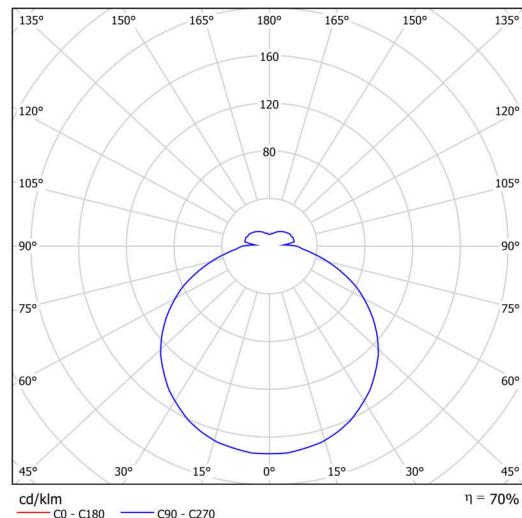

Luminous

Lum. flux of luminaire	3540 lm
Lum. flux of light source	5050 lm
Lum. flux of light source in emergency mode	200 lm
Temperature	3000 K
Rated life time LED L80/B10	100000 hours
CRI	Ra80
MacAdam	3
Blue light hazard	Risk group 0