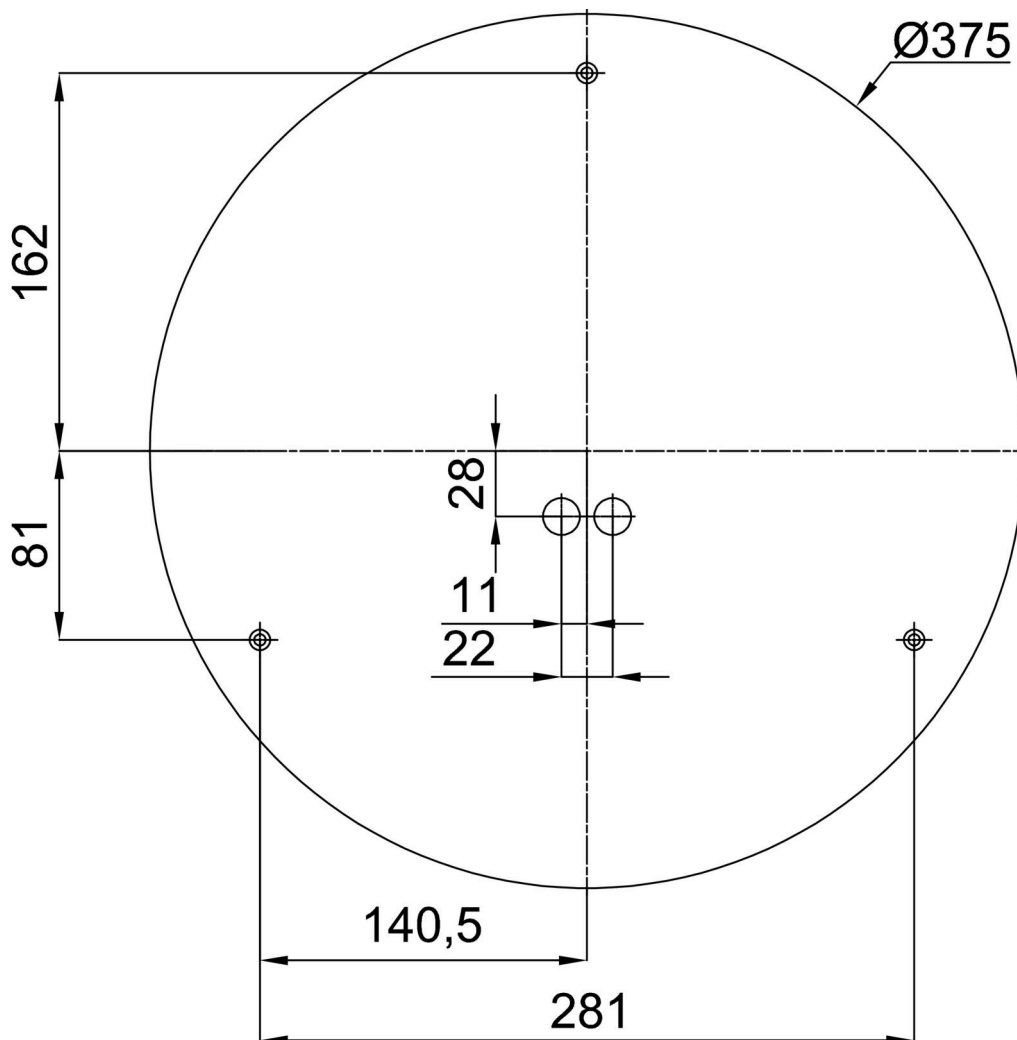

TECHNICAL SHEET

Eulum data for calculation programs are available at www.osmont.cz.

Logistic

EAN	8591728074173
Weight NTTO	1.8 Kg
Weight BTTO	2.2 Kg
Number of cartons	1 pcs
Package volume	0.015 m³
Package 1 width	0.41 m
Package 1 length	0.41 m
Package 1 height	0.09 m
Warranty*	60 months

*The warranty for the batteries is valid for 12 months from the date of purchase.

Installation dimensions: