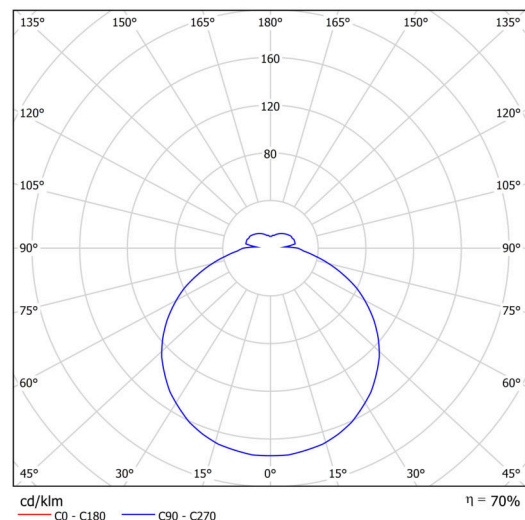

Luminous

Lum. flux of luminaire	2740 lm
Lum. flux of light source	3910 lm
Lum. flux of light source in emergency mode	150 lm
Luminaire efficacy	114 lm/W
Temperature	4000 K
Rated life time LED L80/B10	100000 hours
CRI	Ra80
MacAdam	3
Blue light hazard	Risk group 0