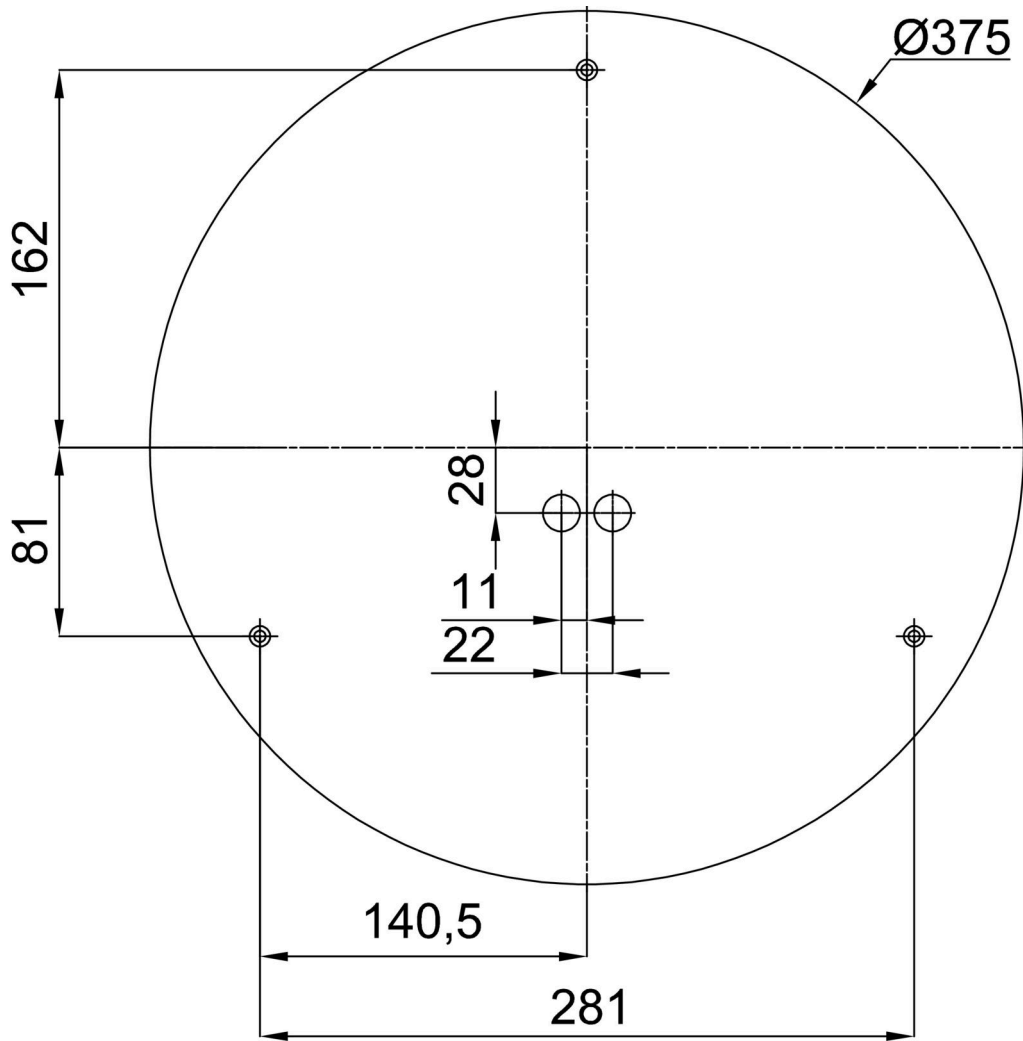

Technical

Types of luminaires	Emergency combined + sensor
Mounting type	surface mounted
Base material	steel
Shade material	opal polycarbonate
Base color	white Ral9003
Shade color	white
Holding the shade	folding system
Mounting location	ceiling/wall
Width	400 mm
Length	400 mm
Height	80 mm
Diameter	ø 400 mm
mounting holes (diameter)	3xø5mm
Installation wire (diameter)	2xø16mm
Energy Class	D
Impact strength	IK10
Operating temperature	from -20°C to +30°C

TECHNICAL SHEET

Blue light hazard	Risk group 0
-------------------	--------------

Eulum data for calculation programs are available at www.osmont.cz.

Logistic

EAN	8591728074104
Weight NTTO	1.8 Kg
Weight BTTO	2.2 Kg
Number of cartons	1 pcs
Package volume	0.015 m ³
Package 1 width	0.41 m
Package 1 length	0.41 m
Package 1 height	0.09 m
Warranty*	60 months

*The warranty for the batteries is valid for 12 months from the date of purchase.

Installation dimensions:

Additional assortment:

Base for surface mounting

Product code	Name	Color	Description	Picture	Drawing
33502	KN8,K8/BP	white Ra19003			

Lampshade

Product code	Name	Color	Description	Picture	Drawing
20522	PC23	white		