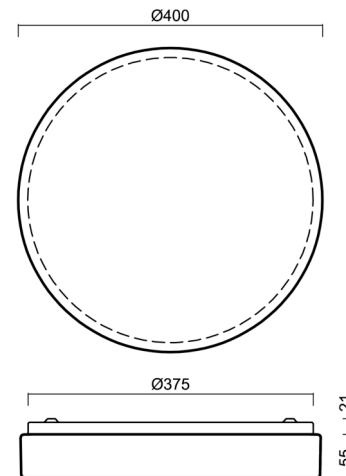

DELIA 2

LED-1L16E500KN83/PC23/NK1W HF 4K#

WWW.OSMONT.CZ

DELIA 2

Product code: DEL56806

Type: LED-1L16E500KN83/PC23/NK1W HF 4K#

Short description of the luminaire: White surface-mounted LED light with emergency unit combined with sensor and polycarbonate shade.

Technical

Types of luminaires	Emergency combined + sensor
Mounting type	surface mounted
Base material	steel
Shade material	opal polycarbonate
Base color	white Ral9003
Shade color	white
Holding the shade	folding system
Mounting location	ceiling/wall
Width	400 mm
Length	400 mm
Height	80 mm
Diameter	ø 400 mm
mounting holes (diameter)	3xø5mm
Installation wire (diameter)	2xø16mm
Energy Class	D
Impact strength	IK10
Operating temperature	from -20°C to +30°C

Lampshade

Product code	Name	Color	Description	Picture	Drawing
20522	PC23	white		