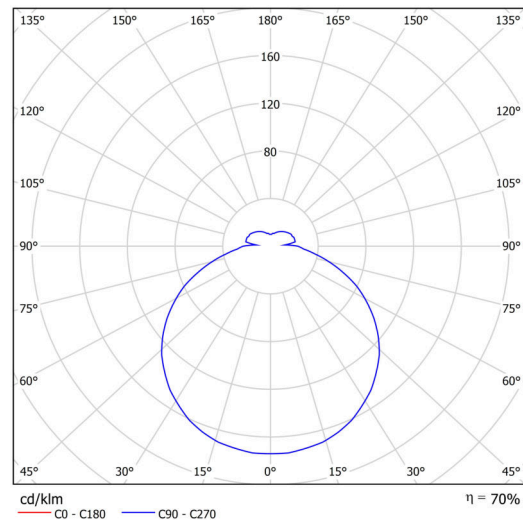

Luminous

Lum. flux of luminaire	2740 lm
Lum. flux of light source	3910 lm
Lum. flux of light source in emergency mode	150 lm
Luminaire efficacy	114 lm/W
Temperature	4000 K
Rated life time LED L80/B10	100000 hours
CRI	Ra80
MacAdam	3