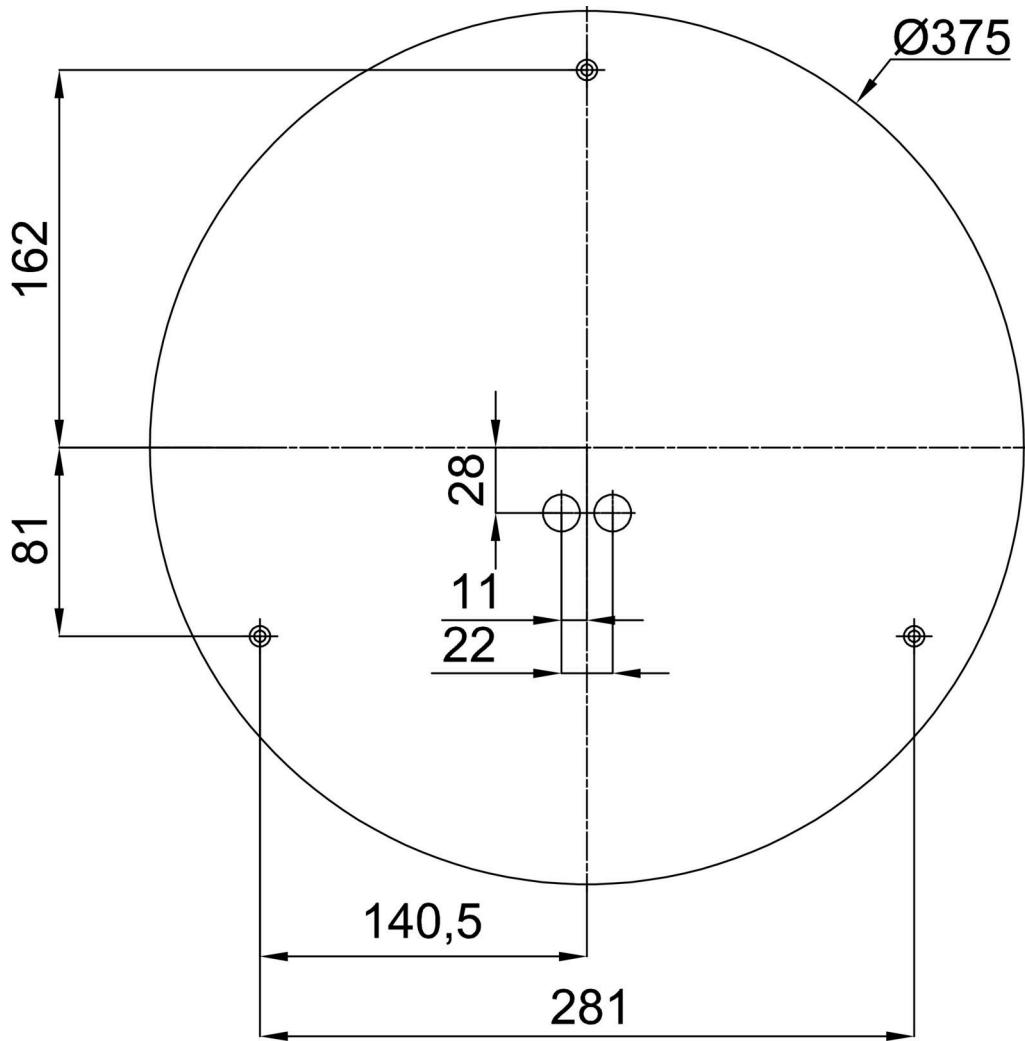

Technical

Types of luminaires	Emergency combined + sensor
Mounting type	surface mounted
Base material	steel
Shade material	opal polycarbonate
Base color	white Ral9003
Shade color	white
Holding the shade	folding system
Mounting location	ceiling/wall
Width	400 mm
Length	400 mm
Height	80 mm
Diameter	ø 400 mm
mounting holes (diameter)	3xø5mm
Installation wire (diameter)	2xø16mm
Energy Class	D
Impact strength	IK10
Operating temperature	from -20°C to +30°C

TECHNICAL SHEET

Blue light hazard	Risk group 0
-------------------	--------------

Eulum data for calculation programs are available at www.osmont.cz.

Logistic

EAN	8591728073695
Weight NTTO	1.8 Kg
Weight BTTO	2.2 Kg
Number of cartons	1 pcs
Package volume	0.015 m ³
Package 1 width	0.41 m
Package 1 length	0.41 m
Package 1 height	0.09 m
Warranty*	60 months

*The warranty for the batteries is valid for 12 months from the date of purchase.

Installation dimensions:

Additional assortment:

Base for surface mounting

Product code	Name	Color	Description	Picture	Drawing
33502	KN8,K8/BP	white Ra19003			