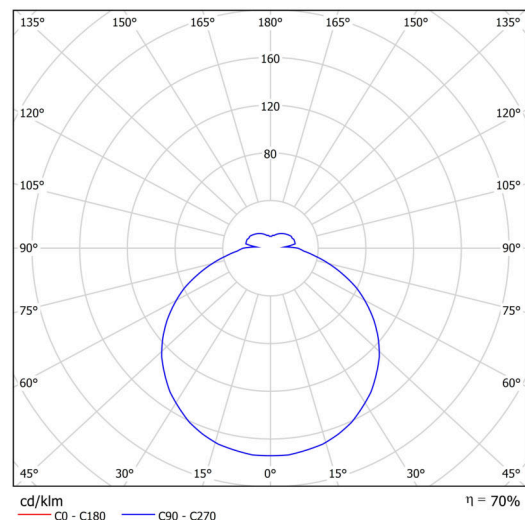

Luminous

Lum. flux of luminaire	2630 lm
Lum. flux of light source	3750 lm
Lum. flux of light source in emergency mode	150 lm
Luminaire efficacy	109 lm/W
Temperature	3000 K
Rated life time LED L80/B10	100000 hours
CRI	Ra80
MacAdam	3