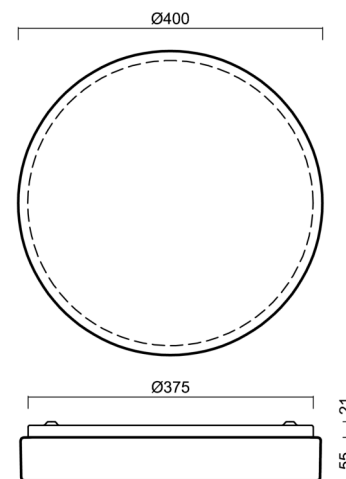

DELIA 2

LED-1L16E500KN83/PC23/NK1W HF 3K#

WWW.OSMONT.CZ

DELIA 2

Product code: DEL56306

Type: LED-1L16E500KN83/PC23/NK1W HF 3K#

Short description of the luminaire: White surface-mounted LED light with emergency unit combined with sensor and polycarbonate shade.

Technical

Types of luminaires	Emergency combined + sensor
Mounting type	surface mounted
Base material	steel
Shade material	opal polycarbonate
Base color	white Ral9003
Shade color	white
Holding the shade	folding system
Mounting location	ceiling/wall
Width	400 mm
Length	400 mm
Height	80 mm
Diameter	ø 400 mm
mounting holes (diameter)	3xø5mm
Installation wire (diameter)	2xø16mm
Energy Class	D
Impact strength	IK10
Operating temperature	from -20°C to +30°C

Lampshade

Product code	Name	Color	Description	Picture	Drawing
20522	PC23	white		