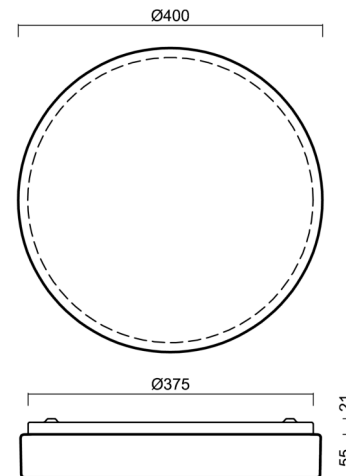

DELIA 2

LED-1L16EMP700KN83/PC23/NK1W 4K#

WWW.OSMONT.CZ

DELIA 2

Product code: DEL53845

Type: LED-1L16EMP700KN83/PC23/NK1W 4K#

Short description of the luminaire: White surface-mounted LED light with emergency unit combined and polycarbonate shade.

Technical

Types of luminaires	Emergency combined
Mounting type	surface mounted
Base material	steel
Shade material	opal polycarbonate
Base color	white Ra9003
Shade color	white
Holding the shade	folding system
Mounting location	ceiling/wall
Width	400 mm
Length	400 mm
Height	80 mm
Diameter	ø 400 mm
mounting holes (diameter)	3xø5mm
Installation wire (diameter)	2xø16mm
Energy Class	D
Impact strength	IK10
Operating temperature	from 0°C to +30°C

Lampshade

Product code	Name	Color	Description	Picture	Drawing
20522	PC23	white		