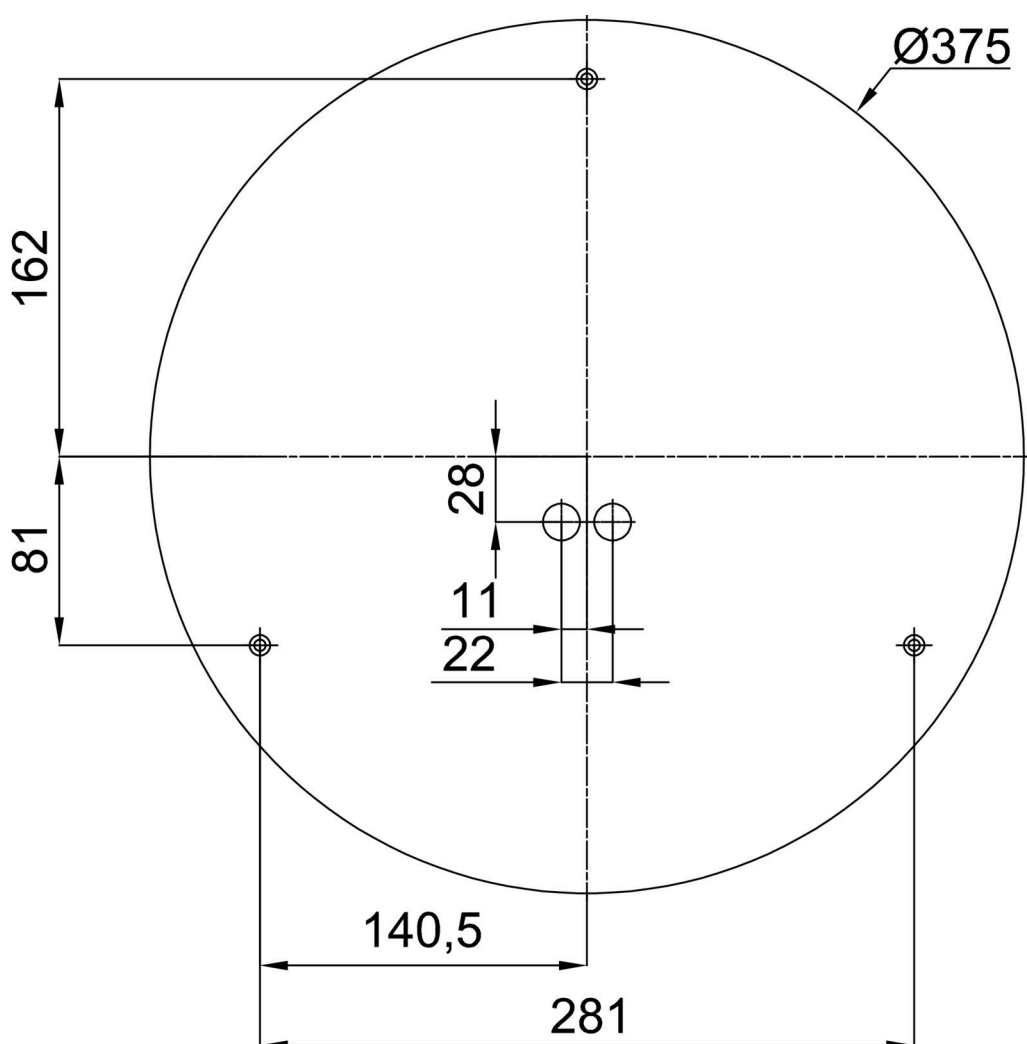

TECHNICAL SHEET

Eulum data for calculation programs are available at www.osmont.cz.

Multipower

Possibility of output adjustment by the user (DIP switch on the current source).

I [mA]	700	600	500	400	
[%]	100	86	71	57	

Logistic

EAN	8591728073404
Weight NTTO	1.8 Kg
Weight BTTO	2.2 Kg
Number of cartons	1 pcs
Package volume	0.015 m³
Package 1 width	0.41 m
Package 1 length	0.41 m
Package 1 height	0.09 m
Warranty*	60 months

*The warranty for the batteries is valid for 12 months from the date of purchase.

Installation dimensions: