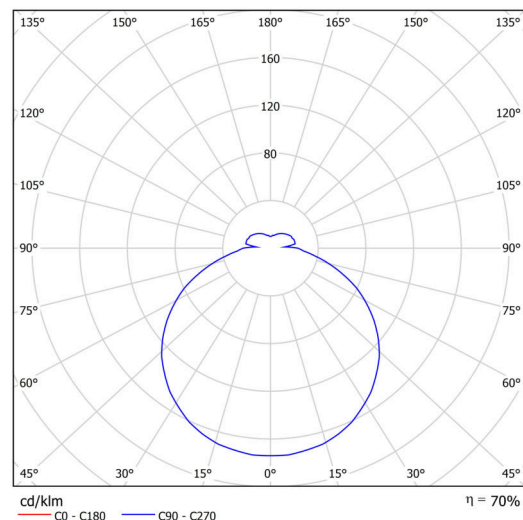

Luminous

Lum. flux of luminaire	3690 lm
Lum. flux of light source	5270 lm
Lum. flux of light source in emergency mode	150 lm
Luminaire efficacy	108 lm/W
Temperature	4000 K
Rated life time LED L80/B10	100000 hours
CRI	Ra80
MacAdam	3
Blue light hazard	Risk group 0