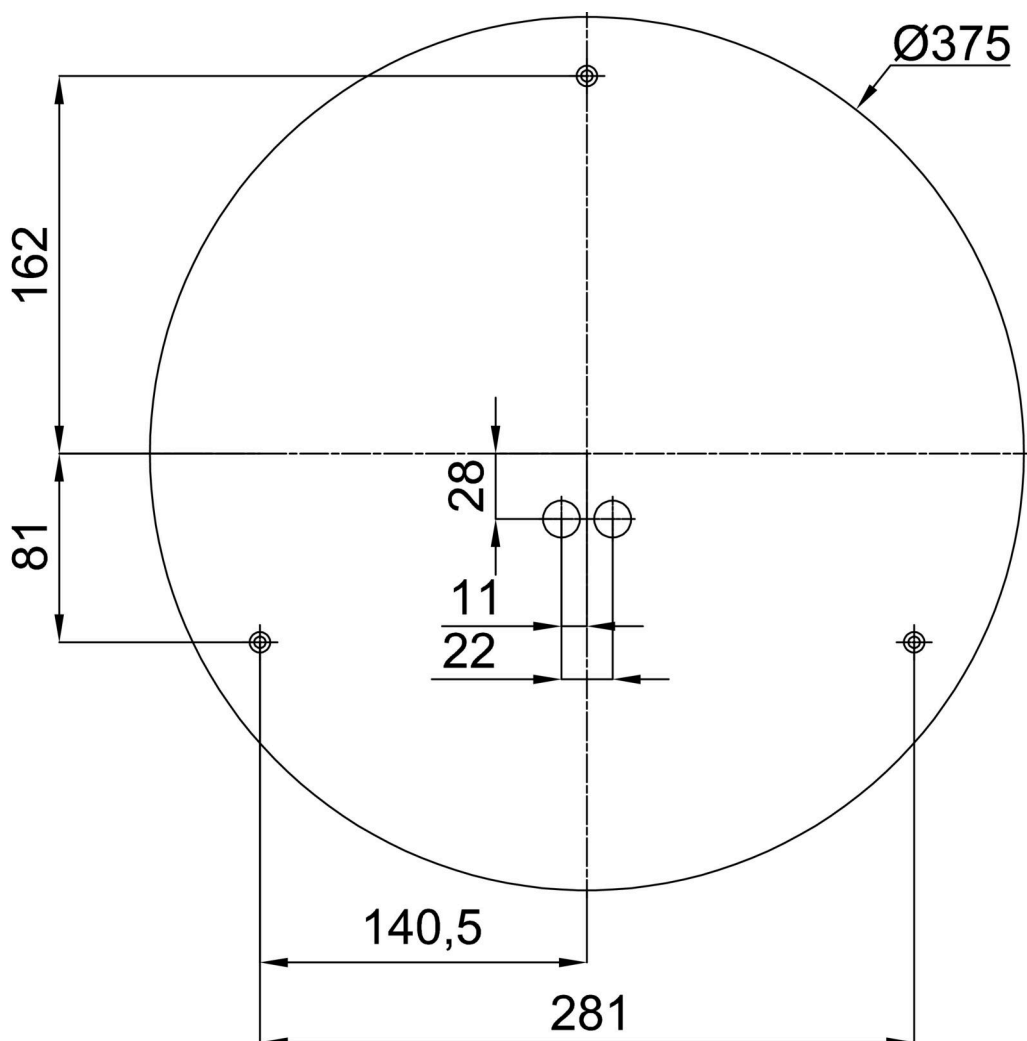

Technical

Types of luminaires	Emergency combined
Mounting type	surface mounted
Base material	steel
Shade material	opal polycarbonate
Base color	white Ra9003
Shade color	white
Holding the shade	folding system
Mounting location	ceiling/wall
Width	400 mm
Length	400 mm
Height	80 mm
Diameter	ø 400 mm
mounting holes (diameter)	3xø5mm
Installation wire (diameter)	2xø16mm
Energy Class	D
Impact strength	IK10
Operating temperature	from 0°C to +30°C

*The warranty for the batteries is valid for 12 months from the date of purchase.

Installation dimensions:

Additional assortment:

Base for surface mounting

Product code	Name	Color	Description	Picture	Drawing
33502	KN8,K8/BP	white Ra19003			