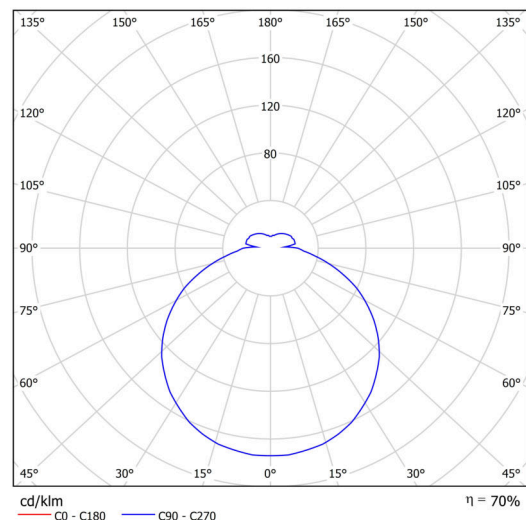

Luminous

Lum. flux of luminaire	3540 lm
Lum. flux of light source	5050 lm
Lum. flux of light source in emergency mode	150 lm
Luminaire efficacy	104 lm/W
Temperature	3000 K
Rated life time LED L80/B10	100000 hours
CRI	Ra80
MacAdam	3
Blue light hazard	Risk group 0