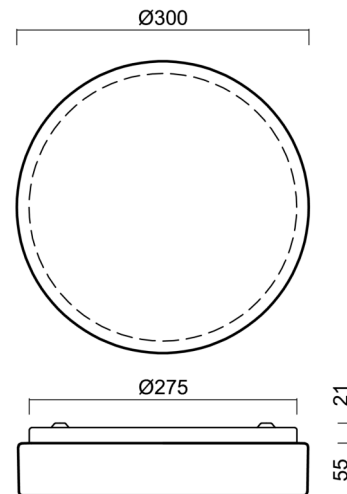

# DELIA 1

Product code: DEL69445

Type: LED-1L14E500KN62/PM22 NK3HST 3K#

Short description of the luminaire: White colour | ceiling or wall LED light with emergency backup combined ( with Self-test) | opal polycarbonate shade (PC)

## Technical

Types of luminaires	Emergency combined
Mounting type	surface mounted
Base material	steel
Shade material	opal polymethyl methacrylate
Base color	white Ral9003
Shade color	white
Holding the shade	folding system
Mounting location	ceiling/wall
Width	300 mm
Length	300 mm
Height	75 mm
mounting holes (diameter)	3xØ5mm
Cable entrance	2xØ16mm
Energy Class	D
Impact strength	IK04
Operating temperature	from 0°C to +30°C