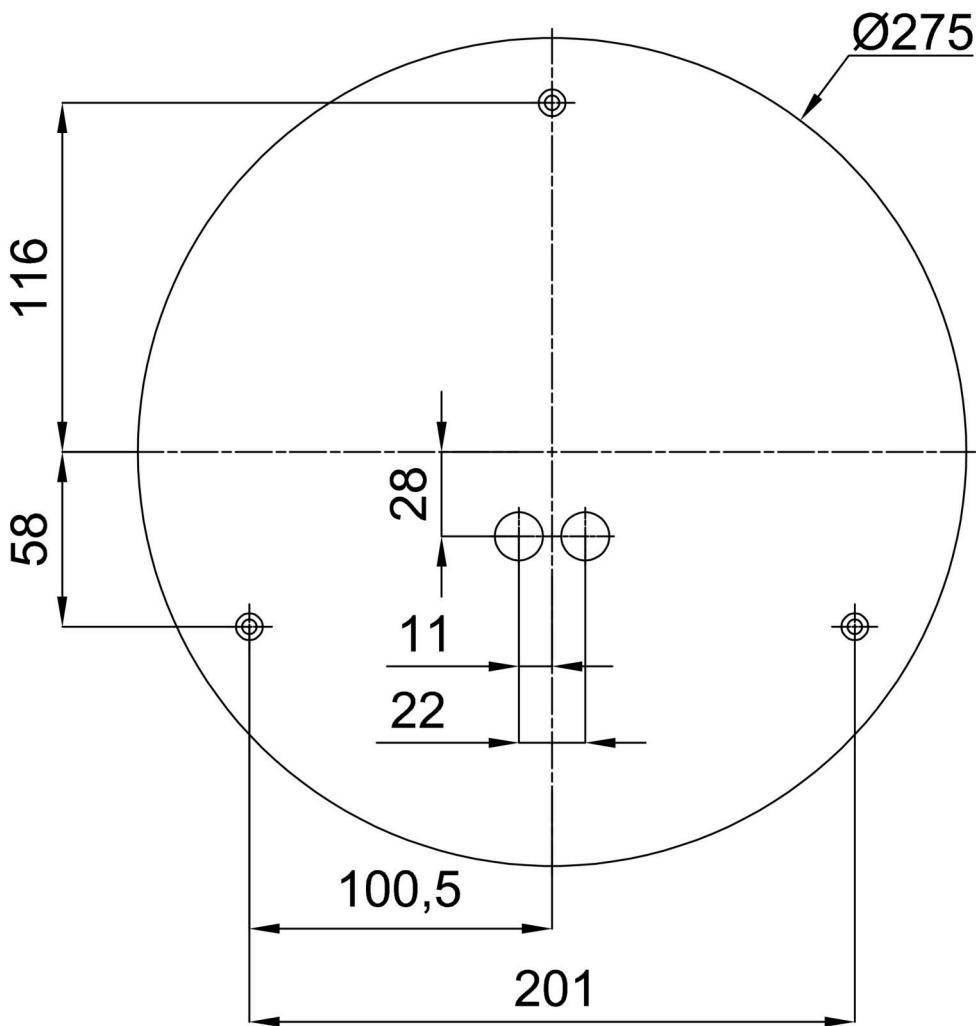

Logistic

EAN	8591728149659
Weight NTTO	1 Kg
Weight BTTO	1.2 Kg
Number of cartons	1 pcs
Package volume	0.01 m³
Package 1 width	0.31 m
Package 1 length	0.31 m
Package 1 height	0.1 m
Warranty*	60 months

*The warranty for the batteries is valid for 12 months from the date of purchase.

Installation dimensions: