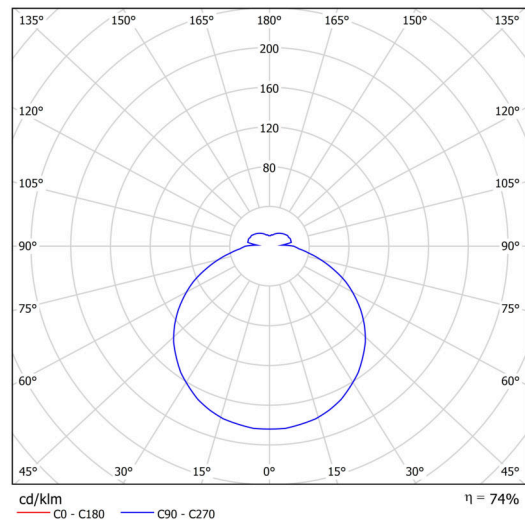

Luminous

Lum. flux of luminaire	1440 lm
Lum. flux of light source	2000 lm
Lum. flux of light source in emergency mode	200 lm
Temperature	3000 K
Rated life time LED L80/B10	100000 hours
CRI	Ra80
MacAdam	3
Blue light hazard	Risk group 0

Eulum data for calculation programs are available at www.osmont.cz.