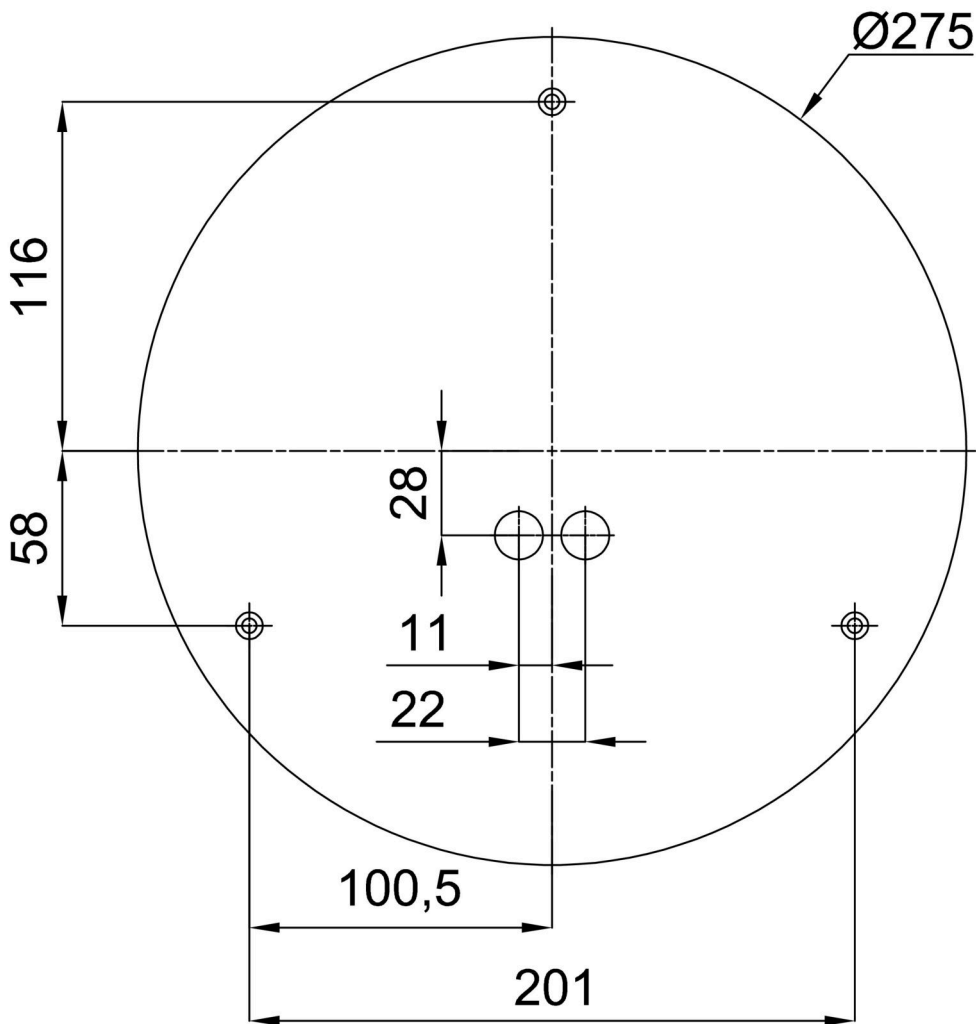

Technical

Types of luminaires	Emergency combined + sensor
Mounting type	surface mounted
Base material	steel
Shade material	opal polymethyl methacrylate
Base color	white Ral9003
Shade color	white
Holding the shade	folding system
Mounting location	ceiling/wall
Width	300 mm
Length	300 mm
Height	75 mm
Diameter	ø 300 mm
mounting holes (diameter)	3xø5mm
Installation wire (diameter)	2xø16mm
Energy Class	D
Impact strength	IK04
Operating temperature	from -20°C to +30°C

TECHNICAL SHEET

Blue light hazard	Risk group 0
-------------------	--------------

Eulum data for calculation programs are available at www.osmont.cz.

Logistic

EAN	8591728074036
Weight NTTO	1 Kg
Weight BTTO	1.2 Kg
Number of cartons	1 pcs
Package volume	0.01 m ³
Package 1 width	0.31 m
Package 1 length	0.31 m
Package 1 height	0.1 m
Warranty*	60 months

*The warranty for the batteries is valid for 12 months from the date of purchase.

Installation dimensions:

Additional assortment:

Base for surface mounting

Product code	Name	Color	Description	Picture	Drawing
33501	KN6,K6/BP	white Ra19003			