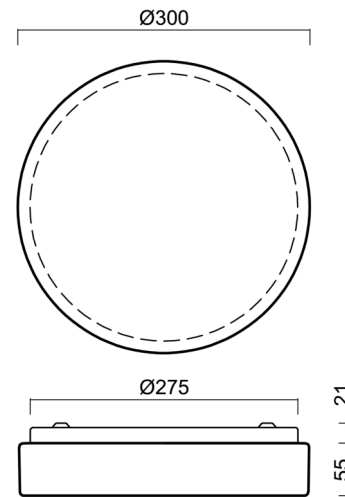

DELIA 1

LED-1L14E500KN62/PM22/NK1W HF 4K#

WWW.OSMONT.CZ

DELIA 1

Product code: DEL56799

Type: LED-1L14E500KN62/PM22/NK1W HF 4K#

Short description of the luminaire: White surface-mounted LED light with emergency unit combined with sensor and PMMA shade.

Technical

Types of luminaires	Emergency combined + sensor
Mounting type	surface mounted
Base material	steel
Shade material	opal polymethyl methacrylate
Base color	white Ral9003
Shade color	white
Holding the shade	folding system
Mounting location	ceiling/wall
Width	300 mm
Length	300 mm
Height	75 mm
Diameter	ø 300 mm
mounting holes (diameter)	3xø5mm
Installation wire (diameter)	2xø16mm
Energy Class	D
Impact strength	IK04
Operating temperature	from -20°C to +30°C