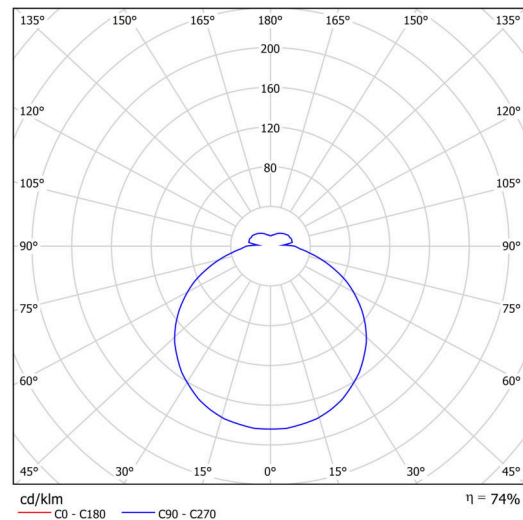

Luminous

Lum. flux of luminaire	1500 lm
Lum. flux of light source	2080 lm
Lum. flux of light source in emergency mode	150 lm
Luminaire efficacy	115 lm/W
Temperature	4000 K
Rated life time LED L80/B10	100000 hours
CRI	Ra80
MacAdam	3