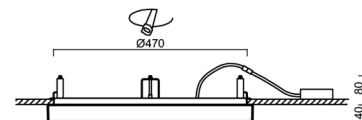

Technical

Types of luminaires	Dimmable
Mounting type	semi-recessed
Base material	steel
Shade material	opal polycarbonate
Base color	white Ra9003
Shade color	white
Holding the shade	folding system
Mounting location	ceiling/wall
Width	495 mm
Length	495 mm
Height	40 mm
Diameter	ø 495 mm
mounting holes (diameter)	none
Installation wire (diameter)	none
Energy Class	D
Impact strength	IK10
Operating temperature	from -20°C to +30°C