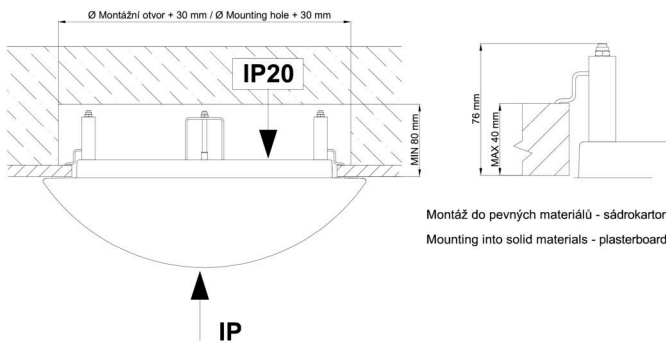

Technical

Types of luminaires	Dimmable
Mounting type	semi-recessed
Base material	steel
Shade material	opal polycarbonate
Base color	white Ra9003
Shade color	white
Holding the shade	folding system
Mounting location	ceiling/wall
Width	495 mm
Length	495 mm
Height	40 mm
Diameter	ø 495 mm
mounting holes (diameter)	none
Installation wire (diameter)	none
Energy Class	D
Impact strength	IK10
Operating temperature	from -20°C to +30°C

Eulum data for calculation programs are available at www.osmont.cz.

Logistic

EAN	8591728072667
Weight NTTO	2.7 Kg
Weight BTTO	2.9 Kg
Number of cartons	1 pcs
Package volume	0.058 m ³
Package 1 width	0.52 m
Package 1 length	0.52 m
Package 1 height	0.215 m
Warranty*	60 months

*The warranty for the batteries is valid for 12 months from the date of purchase.

Installation dimensions:

Svítlidlo nesmí být z horní strany zakryto izolací.
Luminaire must not be covered with insulating matting.

Rozměry dutiny pro vestavné svítidlo [mm]:
Dimensions of cavity for recessed luminaire [mm]:

Montáž do pevných materiálů - sádkarton, dřevo.
Mounting into solid materials - plasterboard, wood.

Additional assortment: