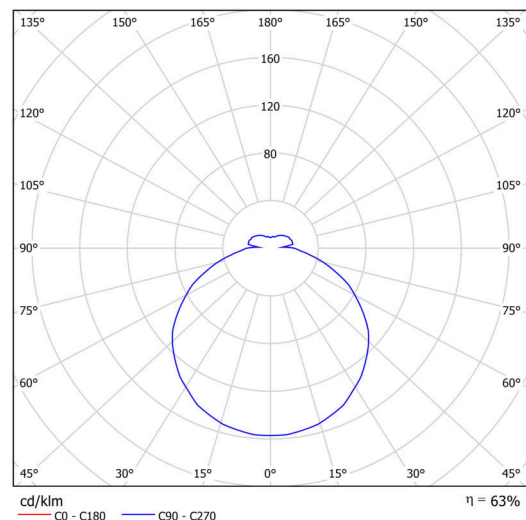

Luminous

Lum. flux of luminaire	5650 lm
Lum. flux of light source	8070 lm
Luminaire efficacy	117 lm/W
Temperature	4000 K
Rated life time LED L80/B10	100000 hours
CRI	Ra80
MacAdam	3
Blue light hazard	Risk group 0