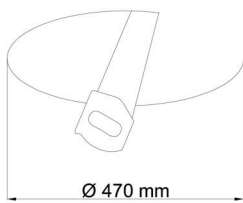

Logistic

EAN	8591728072667
Weight NTTO	2.7 Kg
Weight BTTO	2.9 Kg
Number of cartons	1 pcs
Package volume	0.058 m³
Package 1 width	0.52 m
Package 1 length	0.52 m
Package 1 height	0.215 m
Warranty*	60 months

*The warranty for the batteries is valid for 12 months from the date of purchase.

Installation dimensions: