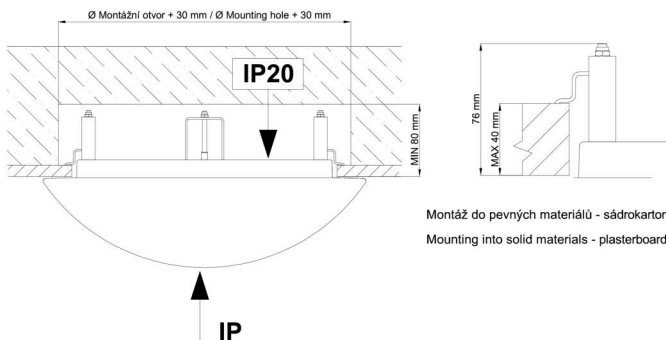

Technical

Types of luminaires	Dimmable
Mounting type	semi-recessed
Base material	steel
Shade material	opal polycarbonate
Base color	white Ra9003
Shade color	white
Holding the shade	folding system
Mounting location	ceiling/wall
Width	495 mm
Length	495 mm
Height	40 mm
Diameter	ø 495 mm
mounting holes (diameter)	none
Installation wire (diameter)	none
Energy Class	D
Impact strength	IK10
Operating temperature	from -20°C to +30°C

*The warranty for the batteries is valid for 12 months from the date of purchase.

Installation dimensions:

Svítlidlo nesmí být z horní strany zakryto izolací.
Luminaire must not be covered with insulating matting.

Rozměry dutiny pro vestavné svítidlo [mm]:
Dimensions of cavity for recessed luminaire [mm]:

Montáž do pevných materiálů - sádkarton, dřevo.
Mounting into solid materials - plasterboard, wood.

Additional assortment: