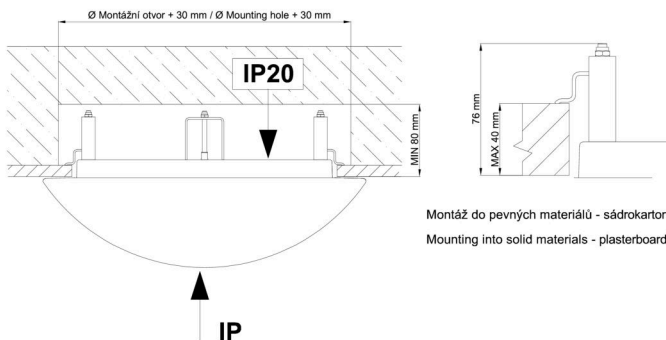

## Technical

Types of luminaires	Classic on/off
Mounting type	semi-recessed
Base material	steel
Shade material	opal polycarbonate
Base color	white Ra9003
Shade color	white
Holding the shade	folding system
Mounting location	ceiling/wall
Width	495 mm
Length	495 mm
Height	40 mm
Diameter	ø 495 mm
mounting holes (diameter)	none
Installation wire (diameter)	none
Energy Class	D
Impact strength	IK10
Operating temperature	from -20°C to +30°C

Eulum data for calculation programs are available at [www.osmont.cz](http://www.osmont.cz).

Logistic

EAN	8591728072391
Weight NTTO	2.7 Kg
Weight BTTO	2.9 Kg
Number of cartons	1 pcs
Package volume	0.058 m <sup>3</sup>
Package 1 width	0.52 m
Package 1 length	0.52 m
Package 1 height	0.215 m
Warranty*	60 months

\*The warranty for the batteries is valid for 12 months from the date of purchase.

Installation dimensions:

Svítlidlo nesmí být z horní strany zakryto izolací.  
Luminaire must not be covered with insulating matting.

Rozměry dutiny pro vestavné svítidlo [mm]:  
Dimensions of cavity for recessed luminaire [mm]:

Additional assortment:

Lampshade

Product code	Name	Color	Description	Picture	Drawing
20614	PC44	white		