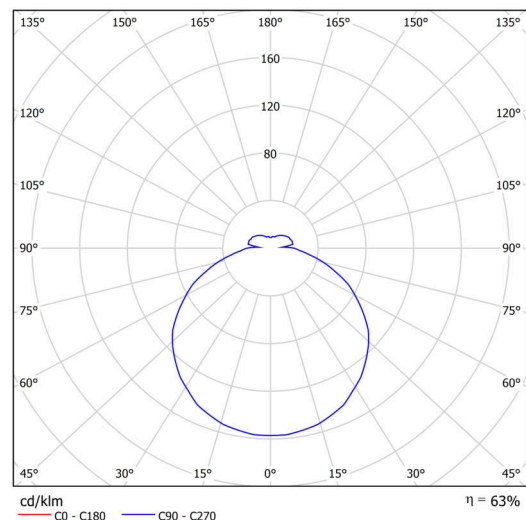

Luminous

Lum. flux of luminaire	3730 lm
Lum. flux of light source	5330 lm
Luminaire efficacy	116 lm/W
Temperature	3000 K
Rated life time LED L80/B10	100000 hours
CRI	Ra80
MacAdam	3
Blue light hazard	Risk group 0