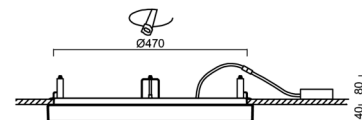

## Technical

Types of luminaires	Classic on/off
Mounting type	semi-recessed
Base material	steel
Shade material	opal polycarbonate
Base color	white Ra9003
Shade color	white
Holding the shade	folding system
Mounting location	ceiling/wall
Width	495 mm
Length	495 mm
Height	40 mm
Diameter	ø 495 mm
mounting holes (diameter)	none
Installation wire (diameter)	none
Energy Class	D
Impact strength	IK10
Operating temperature	from -20°C to +30°C