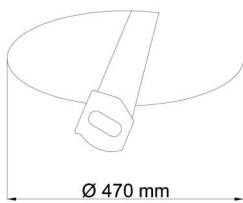

Logistic

EAN	8591728072391
Weight NTTO	2.7 Kg
Weight BTTO	2.9 Kg
Number of cartons	1 pcs
Package volume	0.058 m³
Package 1 width	0.52 m
Package 1 length	0.52 m
Package 1 height	0.215 m
Warranty*	60 months

*The warranty for the batteries is valid for 12 months from the date of purchase.

Installation dimensions: