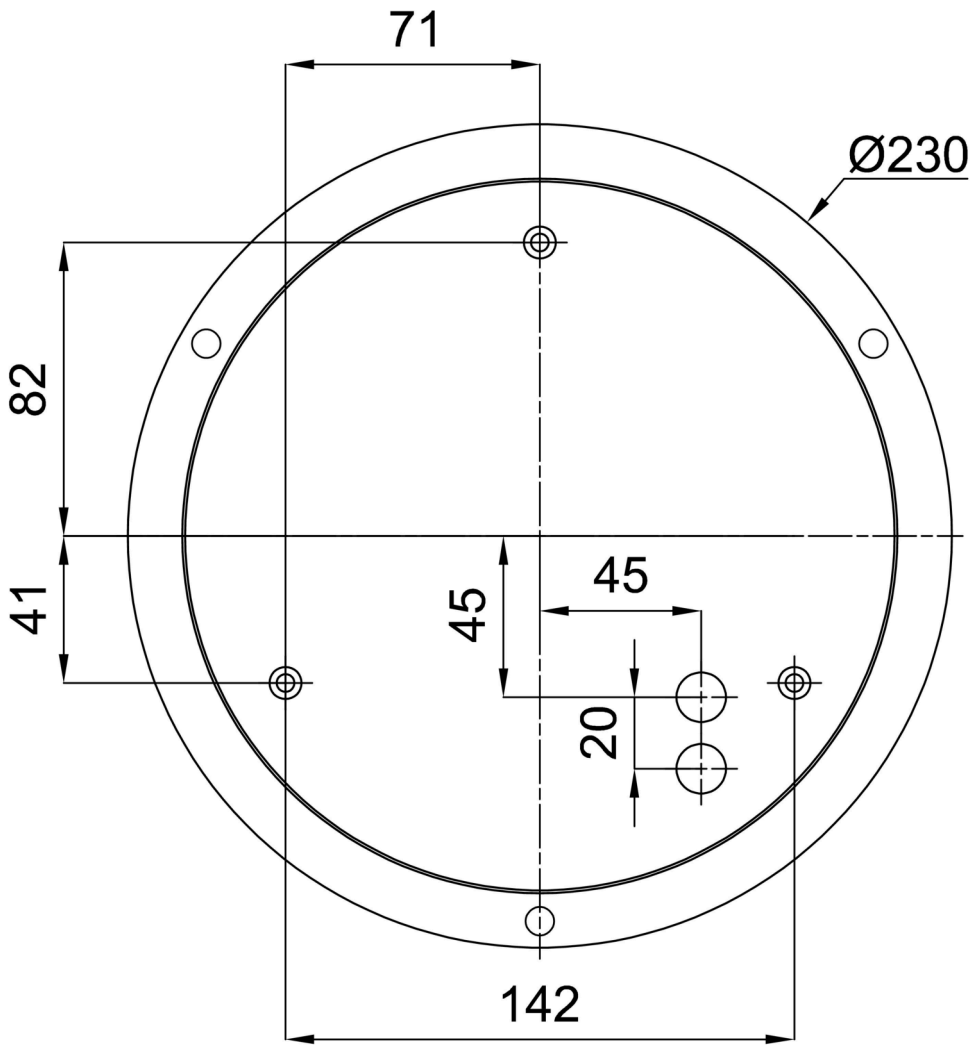

## Technical

Types of luminaires	Dimmable
Mounting type	Suspended - SELV wire (cableless)
Base material	steel
Shade material	opal polycarbonate
Base color	white Ral9003
Shade color	white
Holding the shade	folding system
Mounting location	ceiling
Width	495 mm
Length	495 mm
Height	55 mm
Diameter	ø 495 mm
Hinge length	1000 mm
mounting holes (diameter)	3xø5mm
Installation wire (diameter)	2xø16mm
Energy Class	D
Impact strength	IK10
Operating temperature	from -20°C to +30°C

Eulum data for calculation programs are available at [www.osmont.cz](http://www.osmont.cz).

Logistic

EAN	8591728072742
Weight NTTO	4.8 Kg
Weight BTTO	5.7 Kg
Number of cartons	1 pcs
Package volume	0.51 m <sup>3</sup>
Package 1 width	0.51 m
Package 1 length	0.2 m
Package 1 height	0.2 m
Warranty*	60 months

\*The warranty for the batteries is valid for 12 months from the date of purchase.

Installation dimensions:

Additional assortment:

Lampshade

Product code	Name	Color	Description	Picture	Drawing
20614	PC44	white		