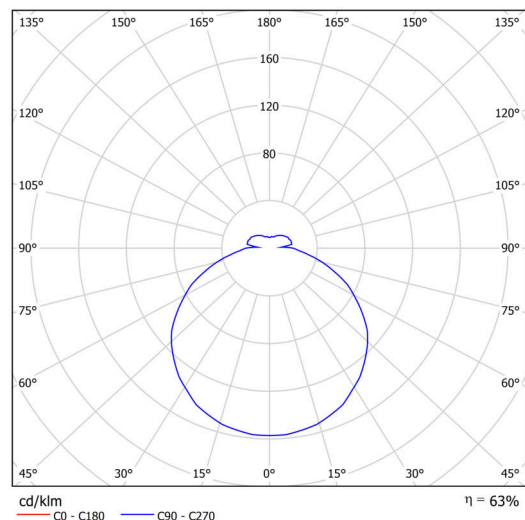

Luminous

Lum. flux of luminaire	3610 lm
Lum. flux of light source	5560 lm
Luminaire efficacy	112 lm/W
Temperature	4000 K
Rated life time LED L80/B10	100000 hours
CRI	Ra80
MacAdam	3
Blue light hazard	Risk group 0