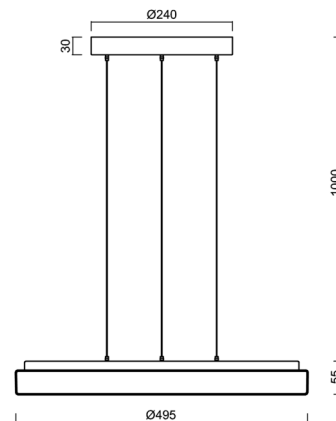

## Technical

Types of luminaires	Dimmable
Mounting type	Suspended - SELV wire (cableless)
Base material	steel
Shade material	opal polycarbonate
Base color	white Ral9003
Shade color	white
Holding the shade	folding system
Mounting location	ceiling
Width	495 mm
Length	495 mm
Height	55 mm
Diameter	ø 495 mm
Hinge length	1000 mm
mounting holes (diameter)	3xø5mm
Installation wire (diameter)	2xø16mm
Energy Class	D
Impact strength	IK10
Operating temperature	from -20°C to +30°C

Eulum data for calculation programs are available at [www.osmont.cz](http://www.osmont.cz).

Logistic

EAN	8591728072742
Weight NTTO	4.8 Kg
Weight BTTO	5.7 Kg
Number of cartons	1 pcs
Package volume	0.51 m <sup>3</sup>
Package 1 width	0.51 m
Package 1 length	0.2 m
Package 1 height	0.2 m
Warranty*	60 months

\*The warranty for the batteries is valid for 12 months from the date of purchase.

Installation dimensions:

Additional assortment:

Lampshade

Product code	Name	Color	Description	Picture	Drawing
20614	PC44	white		