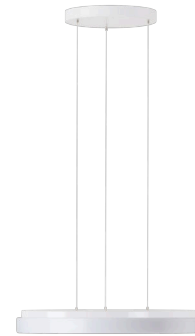

# CORVUS LE2

Product code: COR72807

Type: LED-1L20E700ZLEN94/PC44/L100 B DALI 4K#

Short description of the luminaire: White pendant LED light DALI and polycarbonate shade.

## Technical

Types of luminaires	Dimmable
Mounting type	Suspended - SELV wire (cableless)
Base material	steel
Shade material	opal polycarbonate
Base color	white Ral9003
Shade color	white
Holding the shade	folding system
Mounting location	ceiling
Width	495 mm
Length	495 mm
Height	55 mm
Diameter	ø 495 mm
Hinge length	1000 mm
mounting holes (diameter)	3xø5mm
Installation wire (diameter)	2xø16mm
Energy Class	D
Impact strength	IK10
Operating temperature	from -20°C to +30°C