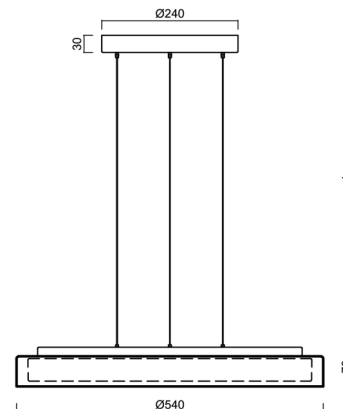

CITADELA LE2

Private: LED-1L20E700ZLEN96/426/L100/SL540C C 3K##

WWW.OSMONT.CZ

CITADELA LE2

Product code: CIT50028

Type: Private: LED-1L20E700ZLEN96/426/L100/SL540C C 3K##

Short description of the luminaire: Black colour | pendant LED light ON/OFF | TRIPLEX OPAL hand blown glass shade with decorative crystal collar (smoked) | steel wire pendant (SELV, cableless) 100 cm |

Technical data

| | |
|---------------------------|-----------------------------------|
| Types of luminaires | Classic on/off |
| Mounting type | Suspended - SELV wire (cableless) |
| Base material | steel |
| Shade material | three-layer glass TRIPLEX OPAL |
| Base color | black Ral9005 |
| Shade color | white |
| Holding the shade | folding system |
| Mounting location | ceiling |
| Width | 540 mm |
| Length | 540 mm |
| Height | 70 mm |
| Diameter | Ø 540 mm |
| Suspension length | 1000 mm |
| mounting holes (diameter) | 2xØ5mm |
| Cable entrance | 2xØ16mm |
| Impact strength | IK01 |
| Operating temperature | from -20°C to +30°C |

Electrical data

| | |
|--------------------|---------------------|
| Power consumption | 32 W |
| Ingress Protection | IP40 |
| Socket | LED modul |
| terminal block | snap terminal block |

Luminous data

Eulum data for calculation programs are available at www.osmont.cz.

Logistical data

| | |
|-------------|---------------|
| EAN | 8591728228644 |
| Weight NTTO | 5.4 Kg |
| Weight BTTO | 6.4 Kg |

TECHNICAL SHEET