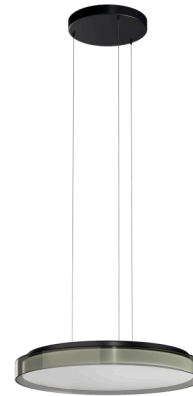

CITADELA LE2

Private: LED-1L20E700ZLEN96/426/L100/SL540C C 3K##

WWW.OSMONT.CZ

CITADELA LE2

Product code: CIT50028

Type: Private: LED-1L20E700ZLEN96/426/L100/SL540C C 3K##

Short description of the luminaire: Black colour | pendant LED light ON/OFF | TRIPLEX OPAL hand blown glass shade with decorative crystal collar (smoked) | steel wire pendant (SELV, cableless) 100 cm |

Technical data

| | |
|---------------------------|-----------------------------------|
| Types of luminaires | Classic on/off |
| Mounting type | Suspended - SELV wire (cableless) |
| Base material | steel |
| Shade material | three-layer glass TRIPLEX OPAL |
| Base color | black Ral9005 |
| Shade color | white |
| Holding the shade | folding system |
| Mounting location | ceiling |
| Width | 540 mm |
| Length | 540 mm |
| Height | 70 mm |
| Diameter | Ø 540 mm |
| Suspension length | 1000 mm |
| mounting holes (diameter) | 2xØ5mm |
| Cable entrance | 2xØ16mm |
| Impact strength | IK01 |
| Operating temperature | from -20°C to +30°C |