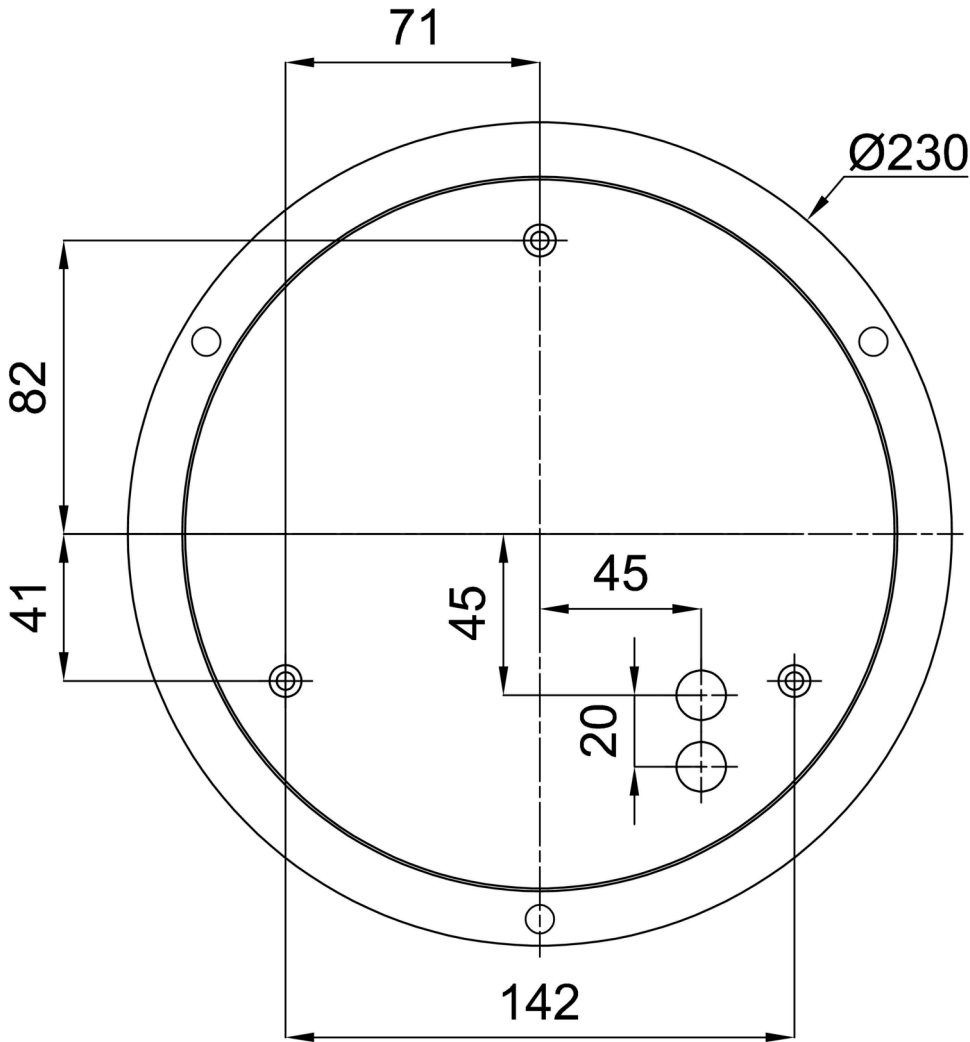

TECHNICAL SHEET

Warranty*	60 months

*The warranty for the batteries is valid for 36 months from the date of purchase.

Installation dimensions: