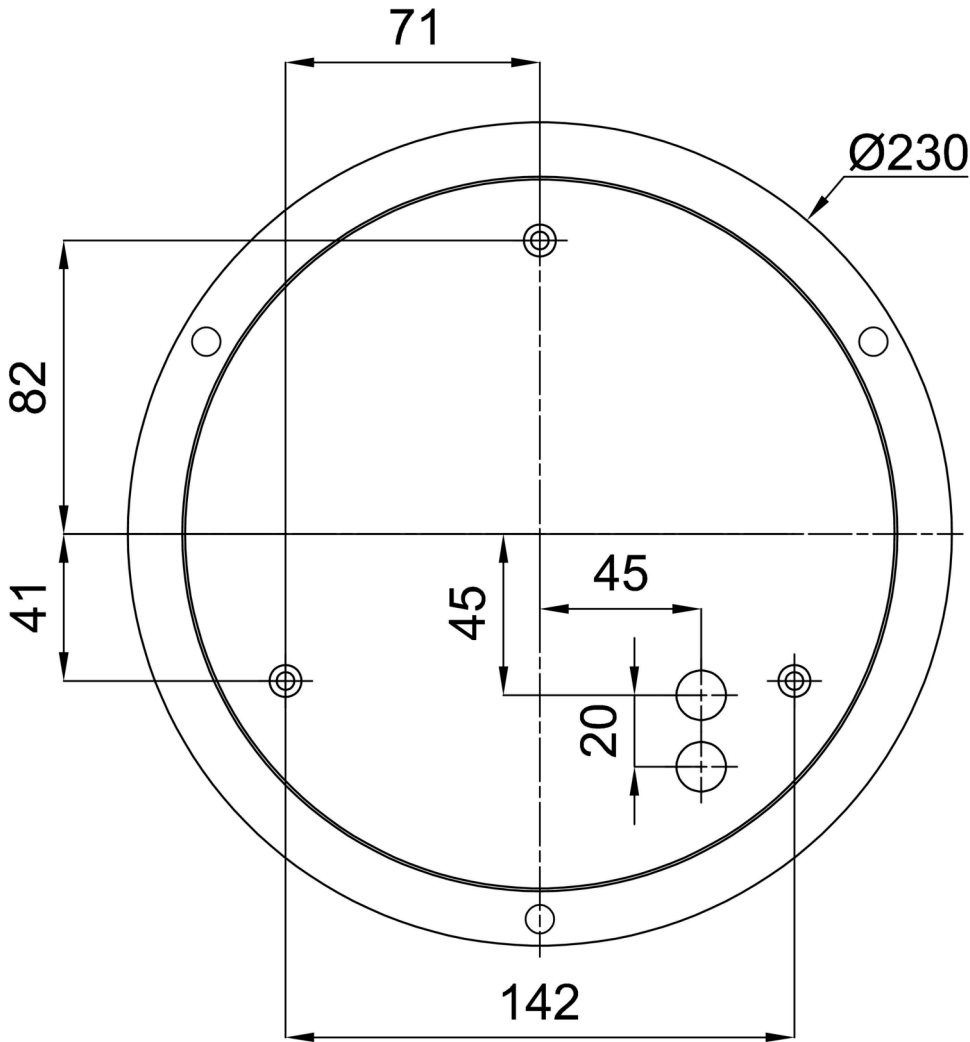

TECHNICAL SHEET

Warranty*	60 months
-----------	-----------

*The warranty for the batteries is valid for 36 months from the date of purchase.

Installation dimensions:

Additional assortment:

Decorative collar

Product code	Name	Color	Picture	Drawing
30183	SL420H			
30182	SL420C			
30181	SL420K			

Lampshade

Product code	Name	Color	Picture	Drawing
20130	425	white	