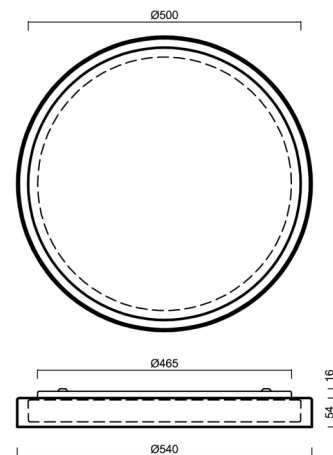

CITADELA 2

LED-1L20EXMP700KN96/426/SL540C C 4K##

WWW.OSMONT.CZ

CITADELA 2

Product code: CIT50510

Type: LED-1L20EXMP700KN96/426/SL540C C 4K##

Short description of the luminaire: Black colour | ceiling or wall LED light ON/OFF | multipower driver | TRIPLEX OPAL hand blown glass shade with decorative crystal collar (smoked)

Technical data

Types of luminaires	Classic on/off
Mounting type	surface mounted
Base material	steel
Shade material	three-layer glass TRIPLEX OPAL
Base color	black Ral9005
Shade color	white
Holding the shade	folding system
Mounting location	ceiling
Width	540 mm
Length	540 mm
Height	70 mm
Diameter	ø 540 mm
mounting holes (diameter)	2xø5mm
Cable entrance	2xø16mm
Energy Class	D
Impact strength	IK01
Operating temperature	from -20°C to +30°C

Installation dimensions:

Additional assortment:

Decorative collar

Product code	Name	Color	Picture	Drawing
30186	SL540H			
30185	SL540C			
30184	SL540K			

Lampshade

Product code	Name	Color	Picture	Drawing
20116	426	white		