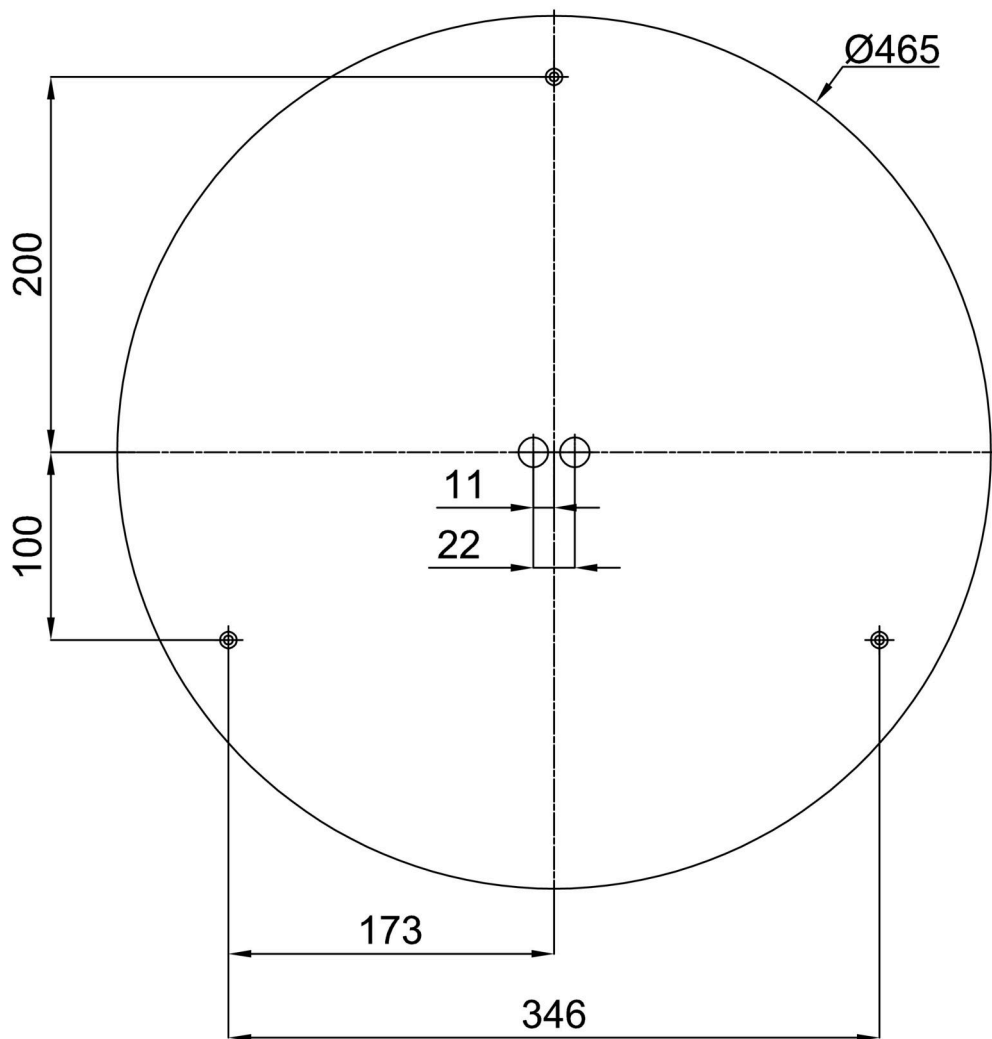

Technical data

Types of luminaires	Classic on/off
Mounting type	surface mounted
Base material	steel
Shade material	three-layer glass TRIPLEX OPAL
Base color	black Ral9005
Shade color	white
Holding the shade	folding system
Mounting location	ceiling
Width	540 mm
Length	540 mm
Height	70 mm
Diameter	ø 540 mm
mounting holes (diameter)	2xø5mm
Cable entrance	2xø16mm
Energy Class	D
Impact strength	IK01
Operating temperature	from -20°C to +30°C

Electrical data

Power consumption	32 W
Ingress Protection	IP44
Socket	LED modul
terminal block	snap terminal block

Luminous data

Lum. flux of luminaire	3180 lm
Lum. flux of light source	5610 lm
Chromaticity temperature	4000 K
Rated life time LED L80/B10	100000 hours
CRI	Ra80
MacAdam	3
Blue light hazard	Risk group 0

Installation dimensions:

Additional assortment:

Decorative collar

Product code	Name	Color	Picture	Drawing
30186	SL540H			
30185	SL540C			
30184	SL540K			

Lampshade

Product code	Name	Color	Picture	Drawing
20116	426	white		