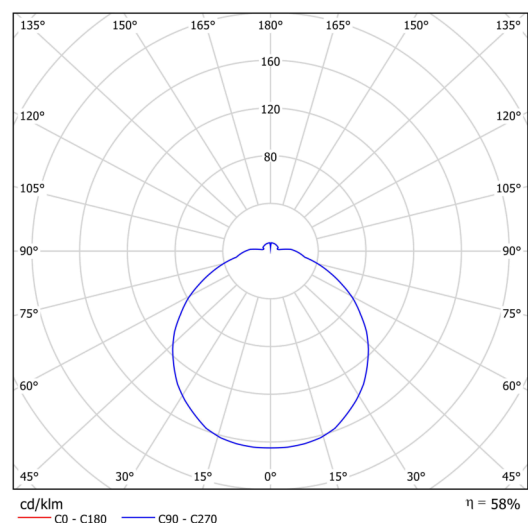

Luminous data

Lum. flux of luminaire	3180 lm
Lum. flux of light source	5610 lm
Chromaticity temperature	4000 K
Rated life time LED L80/B10	100000 hours
CRI	Ra80
MacAdam	3
Blue light hazard	Risk group 0

Eulum data for calculation programs are available at www.osmont.cz.