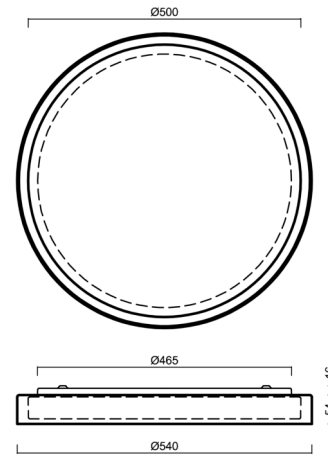

CITADELA 2

LED-1L20EXMP1050KN96/426/SL540K B 4K##

WWW.OSMONT.CZ

CITADELA 2

Product code: CIT50508

Type: LED-1L20EXMP1050KN96/426/SL540K B 4K##

Short description of the luminaire: White colour | ceiling or wall LED light ON/OFF | multipower driver | TRIPLEX OPAL hand blown glass shade with decorative crystal collar (transparent)|

Technical data

Types of luminaires	Classic on/off
Mounting type	surface mounted
Base material	steel
Shade material	three-layer glass TRIPLEX OPAL
Base color	white Ral9003
Shade color	white
Holding the shade	folding system
Mounting location	ceiling
Width	540 mm
Length	540 mm
Height	70 mm
Diameter	ø 540 mm
mounting holes (diameter)	2xø5mm
Cable entrance	2xø16mm
Energy Class	D
Impact strength	IK01
Operating temperature	from -20°C to +30°C

Installation dimensions:

Additional assortment:

Decorative collar

Product code	Name	Color	Picture	Drawing
30186	SL540H			
30185	SL540C			
30184	SL540K			

Lampshade

Product code	Name	Color	Picture	Drawing
20116	426	white		