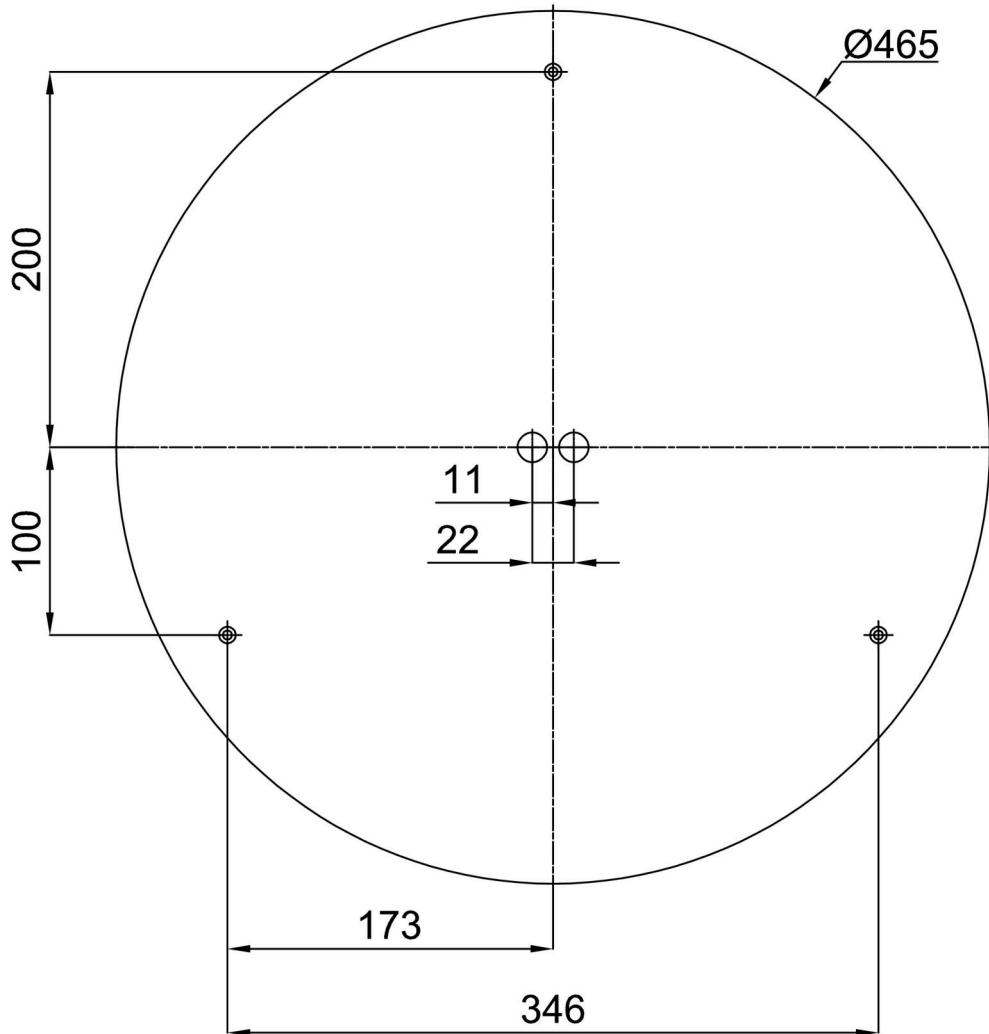

CITADELA 2

LED-1L20EXMP1050KN96/426/SL540K B 4K##

WWW.OSMONT.CZ

CITADELA 2

Product code: CIT50508

Type: LED-1L20EXMP1050KN96/426/SL540K B 4K##

Short description of the luminaire: White colour | ceiling or wall LED light ON/OFF | multipower driver | TRIPLEX OPAL hand blown glass shade with decorative crystal collar (transparent)|

Technical data

Types of luminaires	Classic on/off
Mounting type	surface mounted
Base material	steel
Shade material	three-layer glass TRIPLEX OPAL
Base color	white Ral9003
Shade color	white
Holding the shade	folding system
Mounting location	ceiling
Width	540 mm
Length	540 mm
Height	70 mm
Diameter	ø 540 mm
mounting holes (diameter)	2xø5mm
Cable entrance	2xø16mm
Energy Class	D
Impact strength	IK01
Operating temperature	from -20°C to +30°C

Electrical data

Power consumption	49 W
Ingress Protection	IP44
Socket	LED modul
terminal block	snap terminal block

Luminous data

Lum. flux of luminaire	5340 lm
Lum. flux of light source	8210 lm
Chromaticity temperature	4000 K
Rated life time LED L80/B10	100000 hours
CRI	Ra80
MacAdam	3
Blue light hazard	Risk group 0

Installation dimensions:

Additional assortment:

Decorative collar

Product code	Name	Color	Picture	Drawing
30186	SL540H			
30185	SL540C			
30184	SL540K			

Lampshade

Product code	Name	Color	Picture	Drawing
20116	426	white		