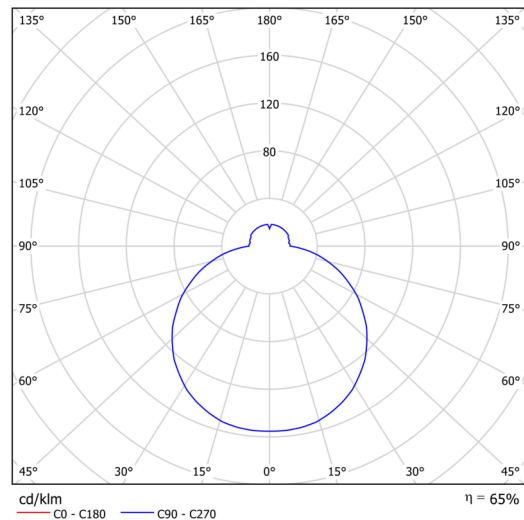

Luminous data

Lum. flux of luminaire	5340 lm
Lum. flux of light source	8210 lm
Chromaticity temperature	4000 K
Rated life time LED L80/B10	100000 hours
CRI	Ra80
MacAdam	3
Blue light hazard	Risk group 0

Eulum data for calculation programs are available at www.osmont.cz.