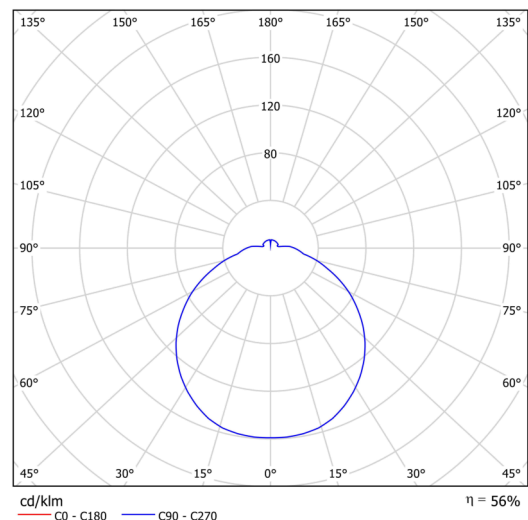

Luminous data

Lum. flux of luminaire	2400 lm
Lum. flux of light source	4380 lm
Chromaticity temperature	4000 K
Rated life time LED L80/B10	100000 hours
CRI	Ra80
MacAdam	3
Blue light hazard	Risk group 0

Eulum data for calculation programs are available at www.osmont.cz.