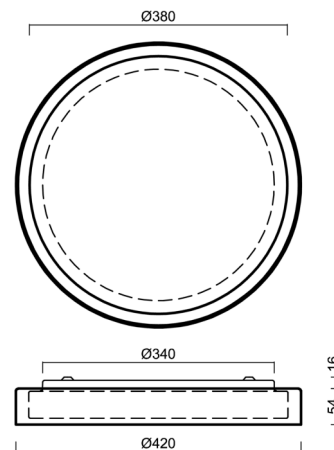

CITADELA 1

LED-1L17EX700KN76/425/SL420C C DALI 4K#

WWW.OSMONT.CZ

CITADELA 1

Product code: CIT50503

Type: LED-1L17EX700KN76/425/SL420C C DALI 4K#

Short description of the luminaire: Black colour | ceiling or wall LED light DALI | TRIPLEX OPAL hand blown glass shade with decorative crystal collar (smoked)|

Technical data

Types of luminaires	Dimmable
Mounting type	surface mounted
Base material	steel
Shade material	three-layer glass TRIPLEX OPAL
Base color	black Ral9005
Shade color	white
Holding the shade	folding system
Mounting location	ceiling
Width	420 mm
Length	420 mm
Height	70 mm
Diameter	ø 420 mm
mounting holes (diameter)	2xø5mm
Cable entrance	2xø16mm
Energy Class	D
Impact strength	IK01
Operating temperature	from -20°C to +30°C

Electrical data

Power consumption	26 W
Ingress Protection	IP44
Socket	LED modul
terminal block	snap terminal block

Luminous data

Lum. flux of luminaire	2400 lm
Lum. flux of light source	4380 lm
Chromaticity temperature	4000 K
Rated life time LED L80/B10	100000 hours
CRI	Ra80
MacAdam	3
Blue light hazard	Risk group 0

Installation dimensions:

Additional assortment:

Decorative collar

Product code	Name	Color	Picture	Drawing
30183	SL420H			
30182	SL420C			
30181	SL420K			

Lampshade

Product code	Name	Color	Picture	Drawing
20130	425	white	