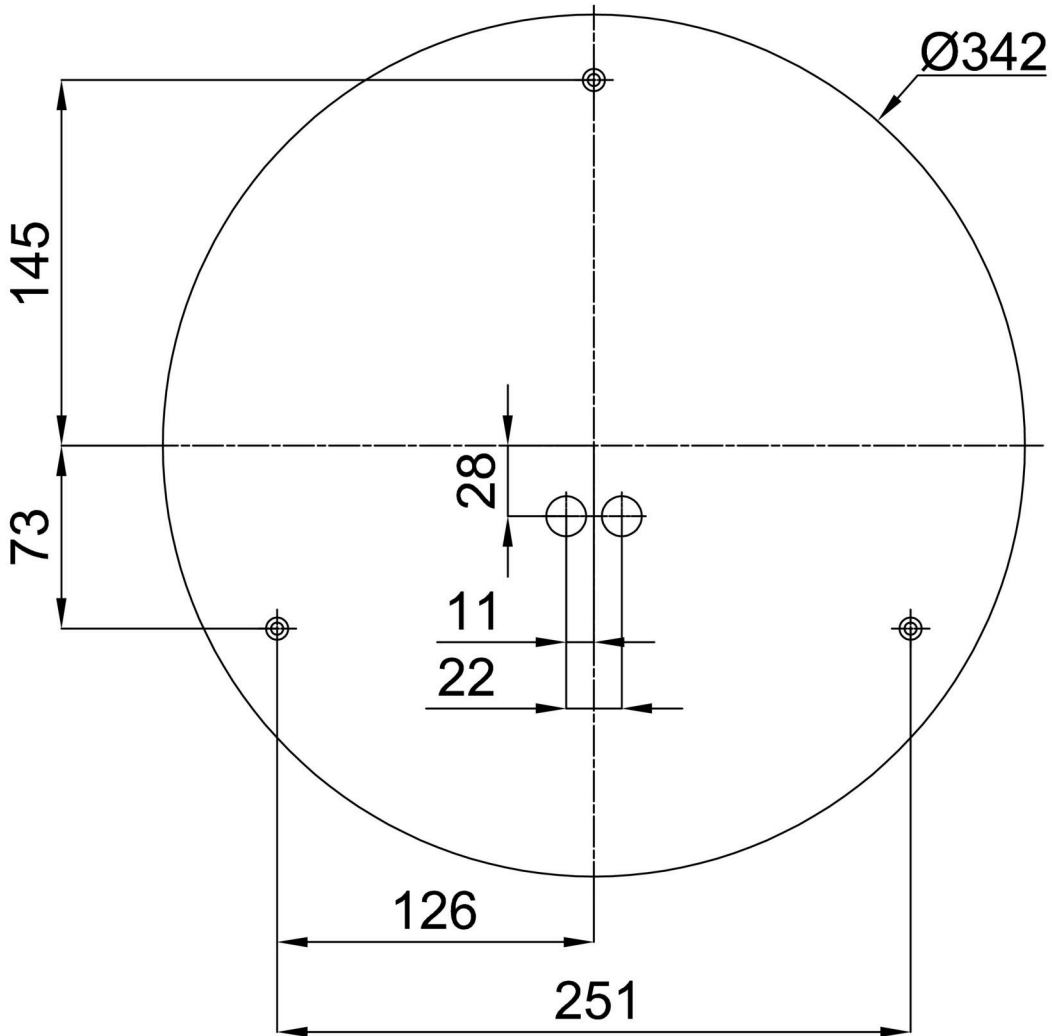

Technical data

Types of luminaires	Dimmable
Mounting type	surface mounted
Base material	steel
Shade material	three-layer glass TRIPLEX OPAL
Base color	black Ral9005
Shade color	white
Holding the shade	folding system
Mounting location	ceiling
Width	420 mm
Length	420 mm
Height	70 mm
Diameter	ø 420 mm
mounting holes (diameter)	2xø5mm
Cable entrance	2xø16mm
Energy Class	D
Impact strength	IK01
Operating temperature	from -20°C to +30°C

Electrical data

Power consumption	26 W
Ingress Protection	IP44
Socket	LED modul
terminal block	snap terminal block

Luminous data

Lum. flux of luminaire	2400 lm
Lum. flux of light source	4380 lm
Chromaticity temperature	4000 K
Rated life time LED L80/B10	100000 hours
CRI	Ra80
MacAdam	3
Blue light hazard	Risk group 0

Installation dimensions:

Additional assortment:

Decorative collar

Product code	Name	Color	Picture	Drawing
30183	SL420H			
30182	SL420C			
30181	SL420K			

Lampshade

Product code	Name	Color	Picture	Drawing
20130	425	white	