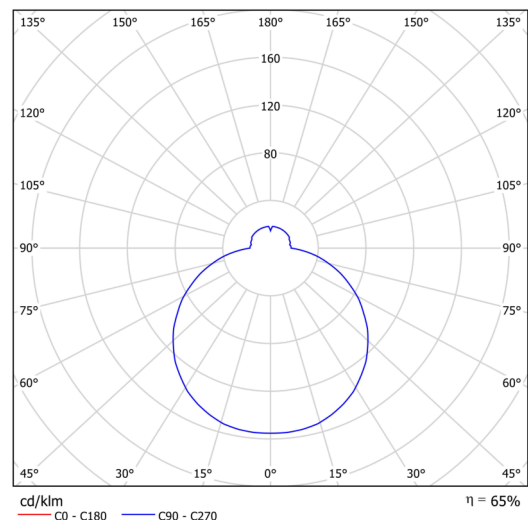

Luminous data

Lum. flux of luminaire	2760 lm
Lum. flux of light source	4380 lm
Chromaticity temperature	4000 K
Rated life time LED L80/B10	100000 hours
CRI	Ra80
MacAdam	3
Blue light hazard	Risk group 0

Eulum data for calculation programs are available at www.osmont.cz.