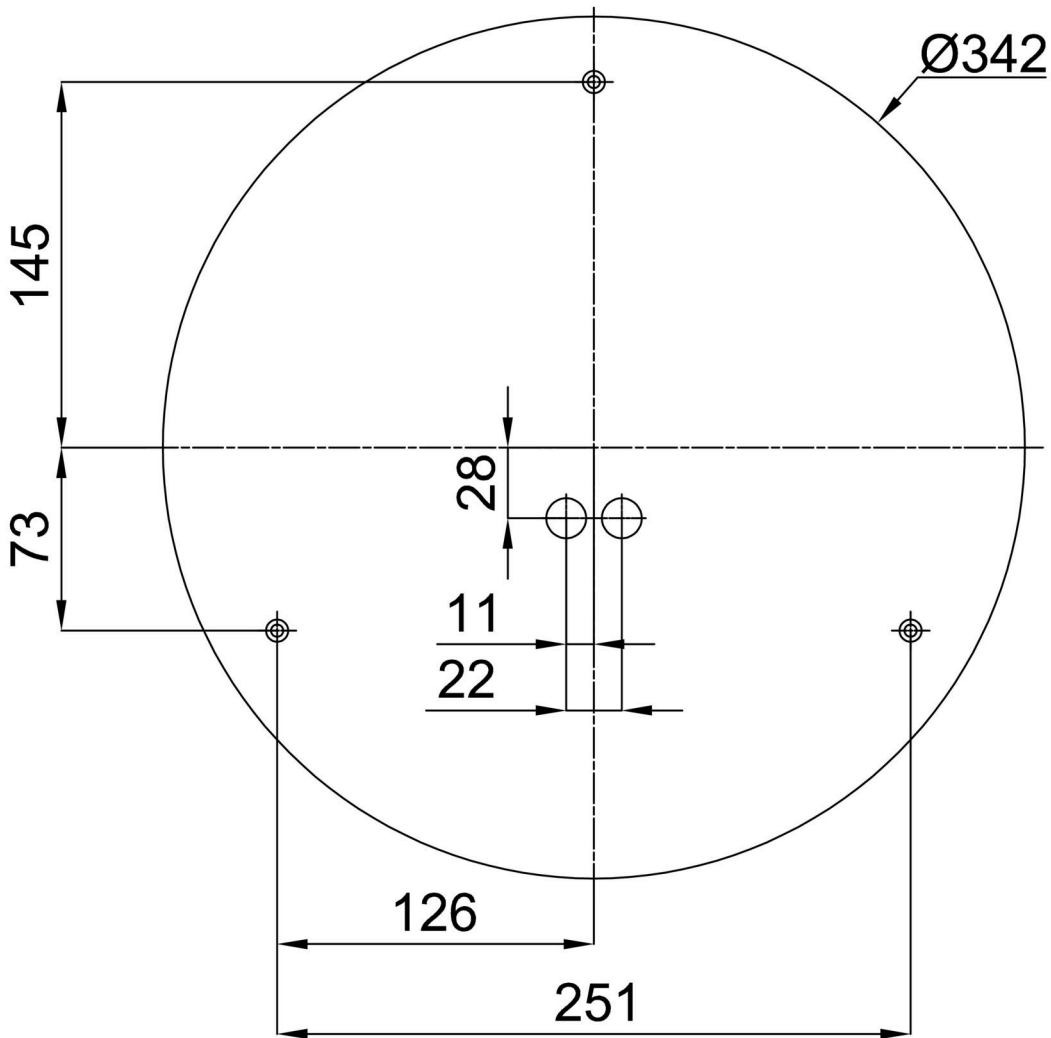

Technical data

Types of luminaires	Dimmable
Mounting type	surface mounted
Base material	steel
Shade material	three-layer glass TRIPLEX OPAL
Base color	white Ral9003
Shade color	white
Holding the shade	folding system
Mounting location	ceiling
Width	420 mm
Length	420 mm
Height	70 mm
Diameter	ø 420 mm
mounting holes (diameter)	2xø5mm
Cable entrance	2xø16mm
Energy Class	D
Impact strength	IK01
Operating temperature	from -20°C to +30°C

Electrical data

Power consumption	26 W
Ingress Protection	IP44
Socket	LED modul
terminal block	snap terminal block

Luminous data

Lum. flux of luminaire	2760 lm
Lum. flux of light source	4380 lm
Chromaticity temperature	4000 K
Rated life time LED L80/B10	100000 hours
CRI	Ra80
MacAdam	3
Blue light hazard	Risk group 0

Installation dimensions:

Additional assortment:

Decorative collar

Product code	Name	Color	Picture	Drawing
30183	SL420H			
30182	SL420C			
30181	SL420K			

Lampshade

Product code	Name	Color	Picture	Drawing
20130	425	white	