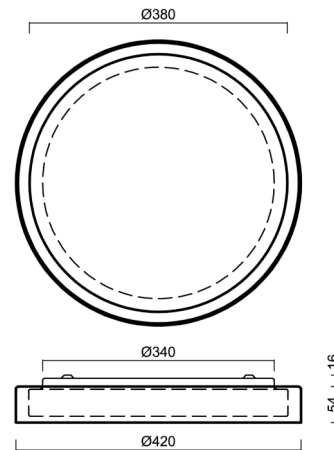

CITADELA 1

LED-1L17EX700KN76/425/SL420K B DALI 4K#

WWW.OSMONT.CZ

CITADELA 1

Product code: CIT50501

Type: LED-1L17EX700KN76/425/SL420K B DALI 4K#

Short description of the luminaire: White colour | ceiling or wall LED light DALI | TRIPLEX OPAL hand blown glass shade with decorative crystal collar (transparent)

Technical data

Types of luminaires	Dimmable
Mounting type	surface mounted
Base material	steel
Shade material	three-layer glass TRIPLEX OPAL
Base color	white Ral9003
Shade color	white
Holding the shade	folding system
Mounting location	ceiling
Width	420 mm
Length	420 mm
Height	70 mm
Diameter	ø 420 mm
mounting holes (diameter)	2xø5mm
Cable entrance	2xø16mm
Energy Class	D
Impact strength	IK01
Operating temperature	from -20°C to +30°C

Electrical data

Power consumption	26 W
Ingress Protection	IP44
Socket	LED modul
terminal block	snap terminal block

Luminous data

Lum. flux of luminaire	2760 lm
Lum. flux of light source	4380 lm
Chromaticity temperature	4000 K
Rated life time LED L80/B10	100000 hours
CRI	Ra80
MacAdam	3
Blue light hazard	Risk group 0

Installation dimensions:

Additional assortment:

Decorative collar

Product code	Name	Color	Picture	Drawing
30183	SL420H			
30182	SL420C			
30181	SL420K			

Lampshade

Product code	Name	Color	Picture	Drawing
20130	425	white	