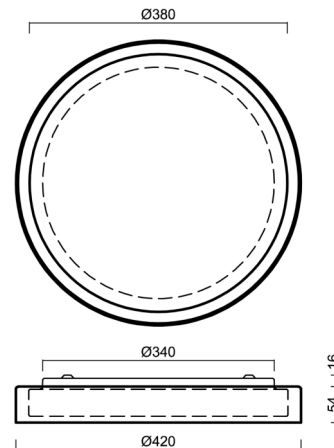

## Technical data

Types of luminaires	Dimmable
Mounting type	surface mounted
Base material	steel
Shade material	three-layer glass TRIPLEX OPAL
Base color	black Ral9005
Shade color	white
Holding the shade	folding system
Mounting location	ceiling
Width	420 mm
Length	420 mm
Height	70 mm
Diameter	ø 420 mm
mounting holes (diameter)	2xø5mm
Cable entrance	2xø16mm
Energy Class	D
Impact strength	IK01
Operating temperature	from -20°C to +30°C