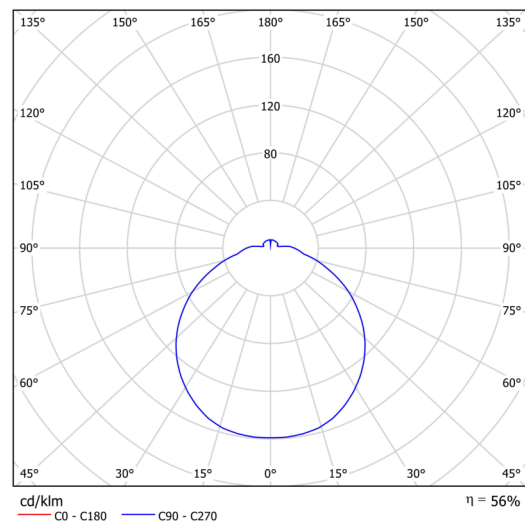

Luminous data

Lum. flux of luminaire	2300 lm
Lum. flux of light source	4190 lm
Chromaticity temperature	3000 K
Rated life time LED L80/B10	100000 hours
CRI	Ra80
MacAdam	3
Blue light hazard	Risk group 0

Eulum data for calculation programs are available at www.osmont.cz.