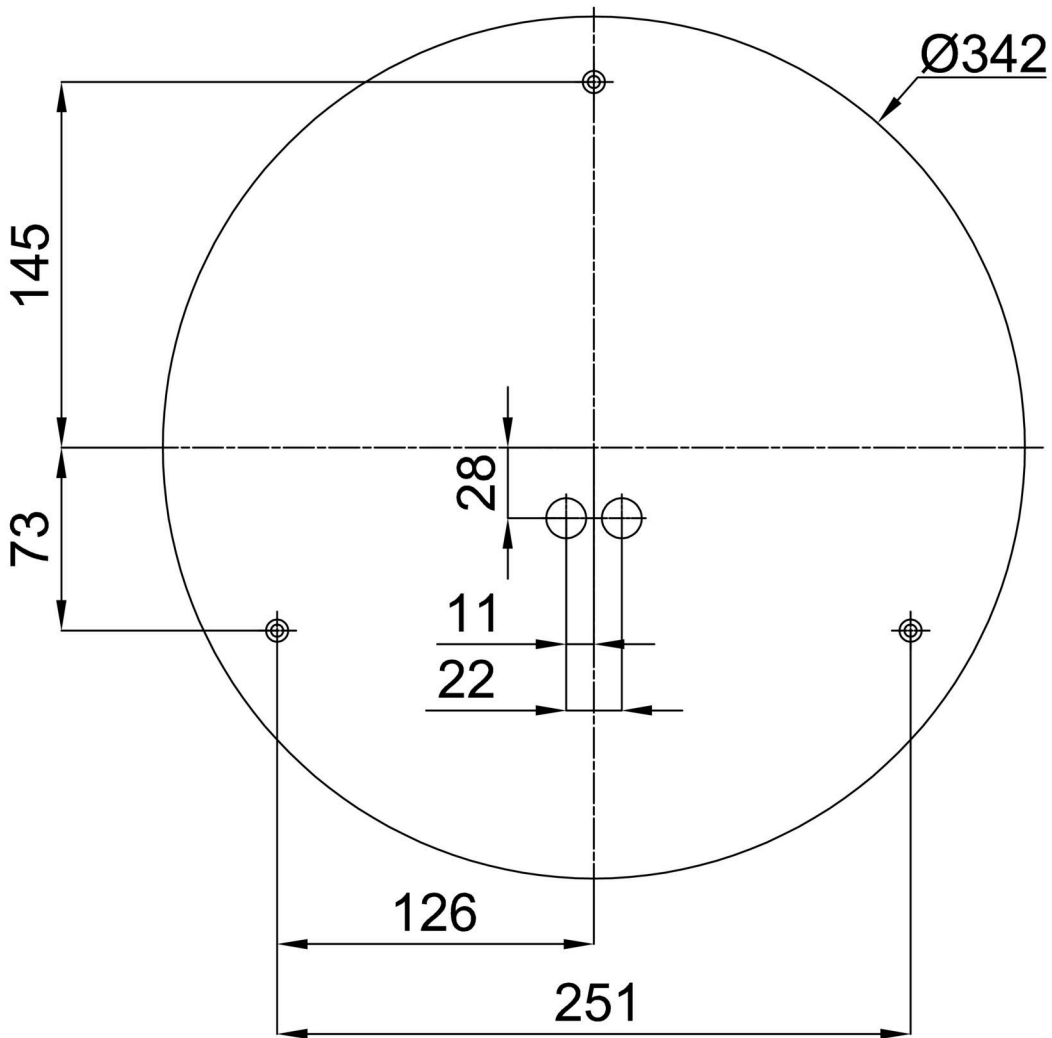

## Technical data

Types of luminaires	Dimmable
Mounting type	surface mounted
Base material	steel
Shade material	three-layer glass TRIPLEX OPAL
Base color	black Ral9005
Shade color	white
Holding the shade	folding system
Mounting location	ceiling
Width	420 mm
Length	420 mm
Height	70 mm
Diameter	ø 420 mm
mounting holes (diameter)	2xø5mm
Cable entrance	2xø16mm
Energy Class	D
Impact strength	IK01
Operating temperature	from -20°C to +30°C

## Installation dimensions: