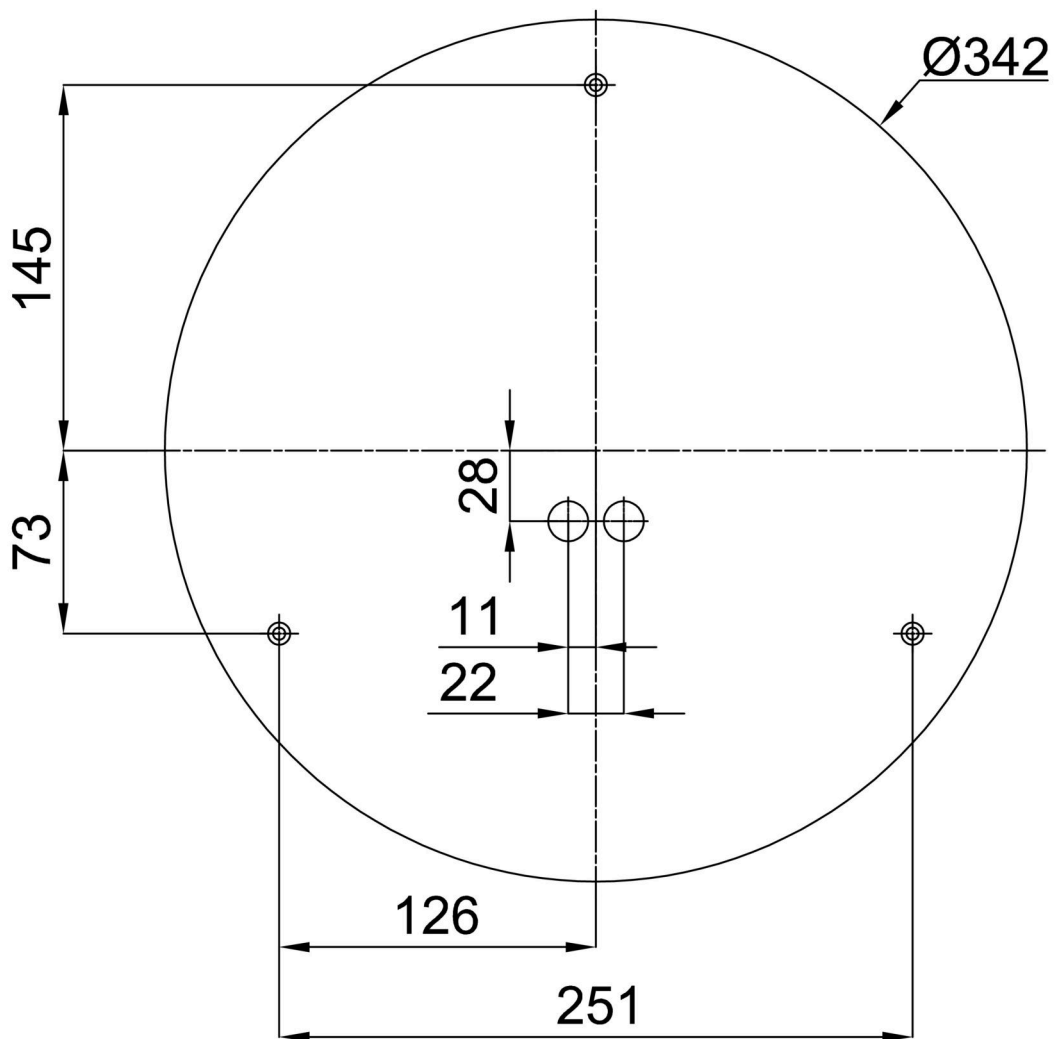

Technical data

Types of luminaires	Dimmable
Mounting type	surface mounted
Base material	steel
Shade material	three-layer glass TRIPLEX OPAL
Base color	white Ral9003
Shade color	white
Holding the shade	folding system
Mounting location	ceiling
Width	420 mm
Length	420 mm
Height	70 mm
Diameter	ø 420 mm
mounting holes (diameter)	2xø5mm
Cable entrance	2xø16mm
Energy Class	D
Impact strength	IK01
Operating temperature	from -20°C to +30°C

Electrical data

Power consumption	26 W
Ingress Protection	IP44
Socket	LED modul
terminal block	snap terminal block

Luminous data

Lum. flux of luminaire	2640 lm
Lum. flux of light source	4190 lm
Chromaticity temperature	3000 K
Rated life time LED L80/B10	100000 hours
CRI	Ra80
MacAdam	3
Blue light hazard	Risk group 0

Installation dimensions:

Additional assortment:

Decorative collar

Product code	Name	Color	Picture	Drawing
30183	SL420H			
30182	SL420C			
30181	SL420K			

Lampshade

Product code	Name	Color	Picture	Drawing
20130	425	white	