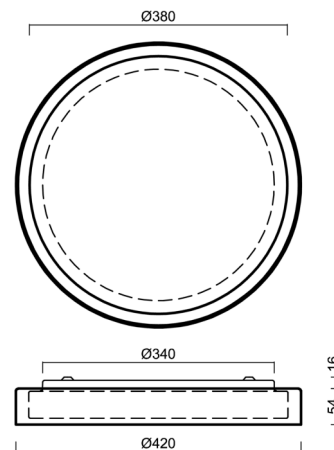

CITADELA 1

LED-1L17EX700KN76/425/SL420K B DALI 3K#

WWW.OSMONT.CZ

CITADELA 1

Product code: CIT50001

Type: LED-1L17EX700KN76/425/SL420K B DALI 3K#

Short description of the luminaire: White colour | ceiling or wall LED light DALI | TRIPLEX OPAL hand blown glass shade with decorative crystal collar (transparent)

Technical data

Types of luminaires	Dimmable
Mounting type	surface mounted
Base material	steel
Shade material	three-layer glass TRIPLEX OPAL
Base color	white Ral9003
Shade color	white
Holding the shade	folding system
Mounting location	ceiling
Width	420 mm
Length	420 mm
Height	70 mm
Diameter	ø 420 mm
mounting holes (diameter)	2xø5mm
Cable entrance	2xø16mm
Energy Class	D
Impact strength	IK01
Operating temperature	from -20°C to +30°C

Electrical data

Power consumption	26 W
Ingress Protection	IP44
Socket	LED modul
terminal block	snap terminal block

Luminous data

Lum. flux of luminaire	2640 lm
Lum. flux of light source	4190 lm
Chromaticity temperature	3000 K
Rated life time LED L80/B10	100000 hours
CRI	Ra80
MacAdam	3
Blue light hazard	Risk group 0

Installation dimensions:

Additional assortment:

Decorative collar

Product code	Name	Color	Picture	Drawing
30183	SL420H			
30182	SL420C			
30181	SL420K			

Lampshade

Product code	Name	Color	Picture	Drawing
20130	425	white	