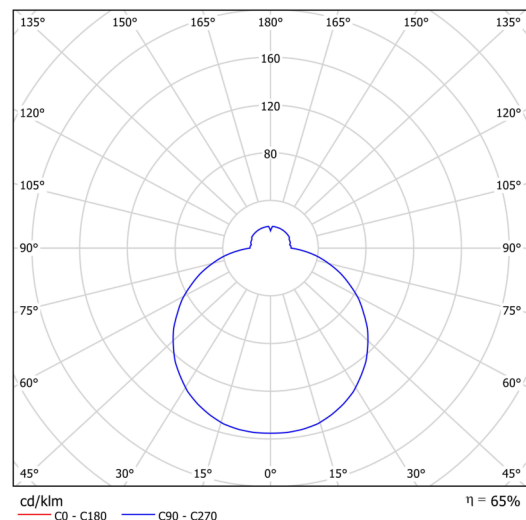

Luminous data

Lum. flux of luminaire	2640 lm
Lum. flux of light source	4190 lm
Chromaticity temperature	3000 K
Rated life time LED L80/B10	100000 hours
CRI	Ra80
MacAdam	3
Blue light hazard	Risk group 0

Eulum data for calculation programs are available at www.osmont.cz.