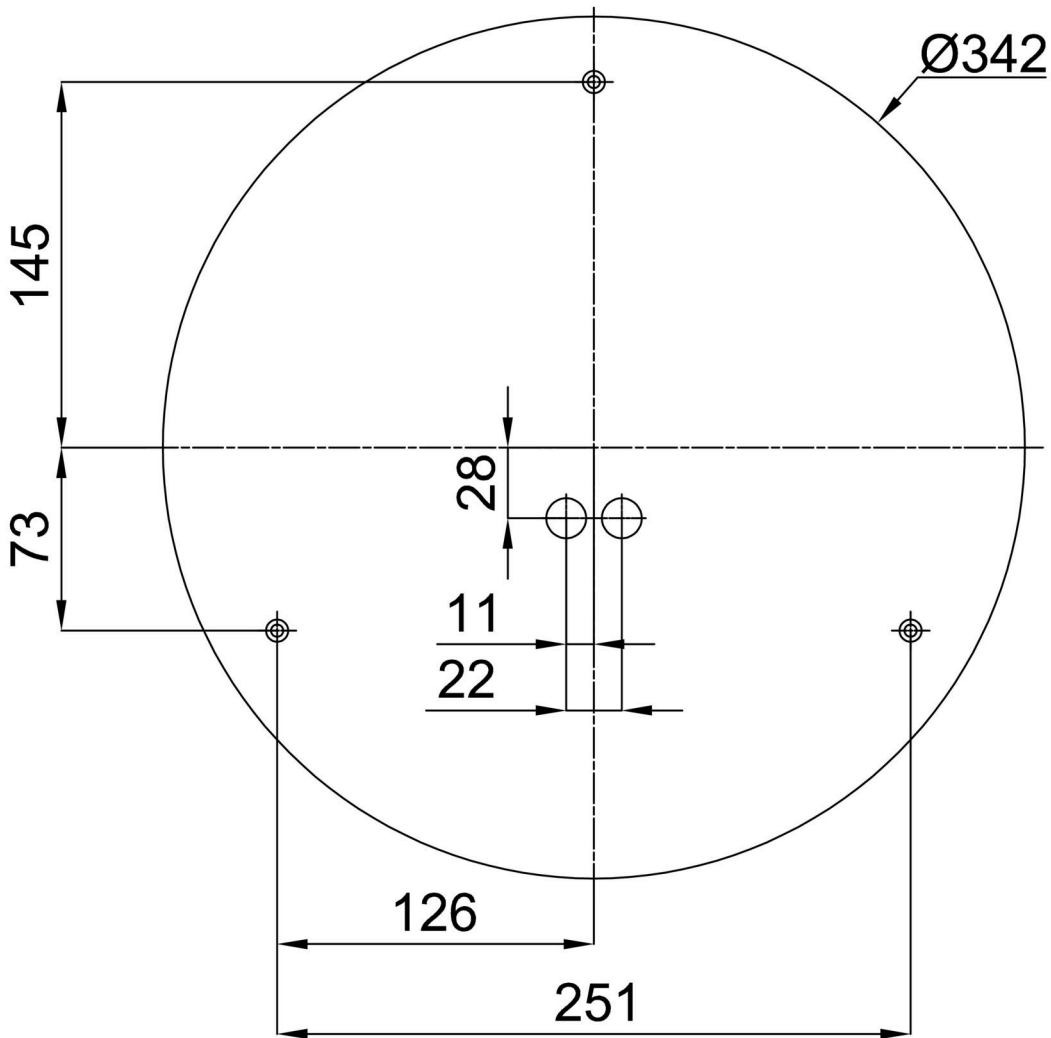

Technical data

Types of luminaires	Classic on/off
Mounting type	surface mounted
Base material	steel
Shade material	three-layer glass TRIPLEX OPAL
Base color	white Ral9003
Shade color	white
Holding the shade	folding system
Mounting location	ceiling
Width	420 mm
Length	420 mm
Height	70 mm
Diameter	ø 420 mm
mounting holes (diameter)	2xø5mm
Cable entrance	2xø16mm
Energy Class	D
Impact strength	IK01
Operating temperature	from -20°C to +30°C

Electrical data

Power consumption	26 W
Ingress Protection	IP44
Socket	LED modul
terminal block	snap terminal block

Luminous data

Lum. flux of luminaire	2640 lm
Lum. flux of light source	4190 lm
Chromaticity temperature	3000 K
Rated life time LED L80/B10	100000 hours
CRI	Ra80
MacAdam	3
Blue light hazard	Risk group 0

Installation dimensions:

Additional assortment:

Decorative collar

Product code	Name	Color	Picture	Drawing
30183	SL420H			
30182	SL420C			
30181	SL420K			

Lampshade

Product code	Name	Color	Picture	Drawing
20130	425	white	