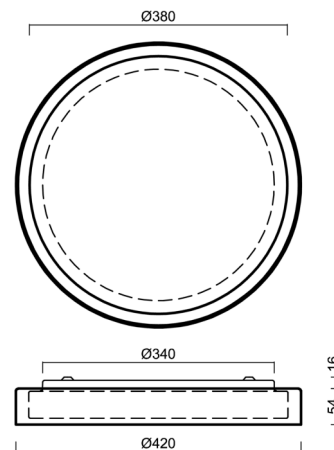

CITADELA 1

LED-1L17EXMP700KN76/425/SL420K B 3K#

WWW.OSMONT.CZ

CITADELA 1

Product code: CIT50000

Type: LED-1L17EXMP700KN76/425/SL420K B 3K#

Short description of the luminaire: White colour | ceiling or wall LED light ON/OFF | multipower driver | TRIPLEX OPAL hand blown glass shade with decorative crystal collar (transparent)|

Technical data

Types of luminaires	Classic on/off
Mounting type	surface mounted
Base material	steel
Shade material	three-layer glass TRIPLEX OPAL
Base color	white Ral9003
Shade color	white
Holding the shade	folding system
Mounting location	ceiling
Width	420 mm
Length	420 mm
Height	70 mm
Diameter	ø 420 mm
mounting holes (diameter)	2xø5mm
Cable entrance	2xø16mm
Energy Class	D
Impact strength	IK01
Operating temperature	from -20°C to +30°C

Electrical data

Power consumption	26 W
Ingress Protection	IP44
Socket	LED modul
terminal block	snap terminal block

Luminous data

Lum. flux of luminaire	2640 lm
Lum. flux of light source	4190 lm
Chromaticity temperature	3000 K
Rated life time LED L80/B10	100000 hours
CRI	Ra80
MacAdam	3
Blue light hazard	Risk group 0

Installation dimensions:

Additional assortment:

Decorative collar

Product code	Name	Color	Picture	Drawing
30183	SL420H			
30182	SL420C			
30181	SL420K			

Lampshade

Product code	Name	Color	Picture	Drawing
20130	425	white	