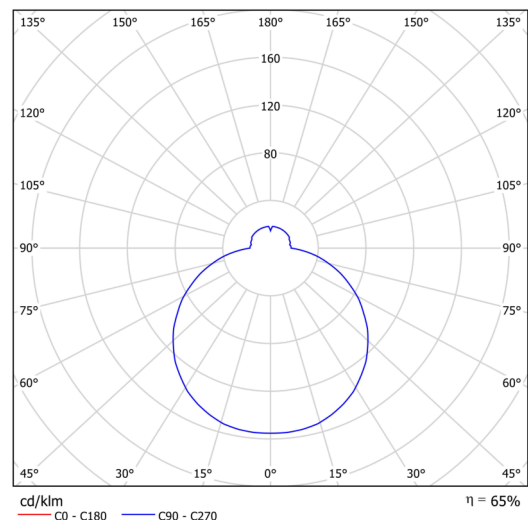

Luminous data

Lum. flux of luminaire	2640 lm
Lum. flux of light source	4190 lm
Chromaticity temperature	3000 K
Rated life time LED L80/B10	100000 hours
CRI	Ra80
MacAdam	3
Blue light hazard	Risk group 0

Eulum data for calculation programs are available at www.osmont.cz.