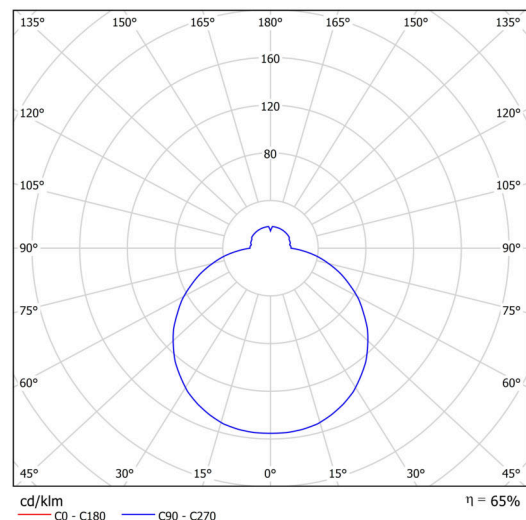

CARINA V1

Product code: CAR67101

Type: LED-1L17E700KNV76/425 3K#

Short description of the luminaire: White semi-recessed LED light ON/OFF with TRIPLEX OPAL glass shade.

Technical

Types of luminaires	Classic on/off
Mounting type	semi-recessed
Base material	steel
Shade material	three-layer glass TRIPLEX OPAL
Base color	white Ral9003
Shade color	white
Holding the shade	folding system
Mounting location	ceiling/wall
Width	380 mm
Length	380 mm
Height	40 mm
Diameter	ø 380 mm
mounting holes (diameter)	none
Installation wire (diameter)	none
Energy Class	D
Impact strength	IK01
Operating temperature	from -20°C to +30°C

Electric

Power consumption	25 W
Ingress Protection	IP44
Socket	LED modul
terminal block	none
Automatic circuit breaker type B10A	14 pcs
Automatic circuit breaker type B16A	22 pcs
Automatic circuit breaker type C10A	23 pcs
Automatic circuit breaker type C16A	36 pcs

Luminous

Lum. flux of luminaire	2380 lm
Lum. flux of light source	3770 lm
Luminaire efficacy	95 lm/W
Temperature	3000 K
Rated life time LED L80/B10	100000 hours
CRI	Ra80
MacAdam	3
Blue light hazard	Risk group 0

Eulum data for calculation programs are available at www.osmont.cz.