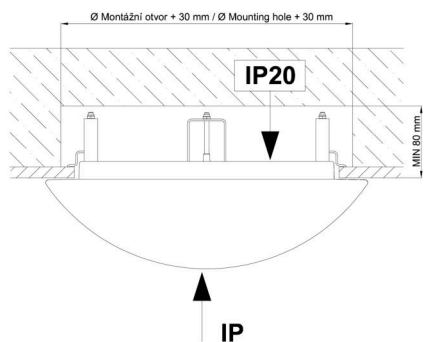

## Technical

Types of luminaires	Classic on/off
Mounting type	semi-recessed
Base material	steel
Shade material	three-layer glass TRIPLEX OPAL
Base color	white Ral9003
Shade color	white
Holding the shade	folding system
Mounting location	ceiling/wall
Width	380 mm
Length	380 mm
Height	40 mm
Diameter	ø 380 mm
mounting holes (diameter)	none
Installation wire (diameter)	none
Energy Class	D
Impact strength	IK01
Operating temperature	from -20°C to +30°C

Eulum data for calculation programs are available at [www.osmont.cz](http://www.osmont.cz).

Logistic

EAN	8591728010607
Weight NTTO	3.5 Kg
Weight BTTO	4 Kg
Number of cartons	1 pcs
Package volume	0.032 m <sup>3</sup>
Package 1 width	0.38 m
Package 1 length	0.38 m
Package 1 height	0.22 m
Warranty*	60 months

Rozměry dutiny pro vestavné svítidlo [mm]:  
Dimensions of cavity for recessed luminaire [mm]:

Montáž do pevných materiálů - sádkarton, dřevo.  
Mounting into solid materials - plasterboard, wood.