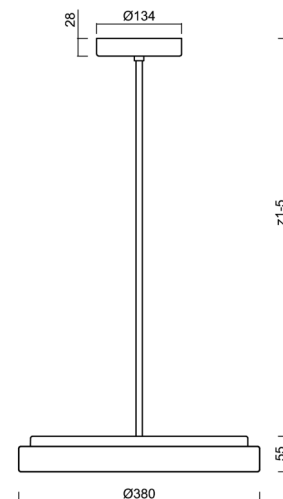

CARINA P1

Product code: CAR60500

Type: LED-1L17EXMP700ZKN76/425/z5 B 4K#

Short description of the luminaire: White color | pendant LED light | ON/OFF | TRIPLEX OPAL glass shade with matt surface

Technical

Types of luminaires	Classic on/off
Mounting type	Suspended - rod
Base material	steel
Shade material	three-layer glass TRIPLEX OPAL
Base color	white Ral9003
Shade color	white
Holding the shade	folding system
Mounting location	ceiling
Width	380 mm
Length	380 mm
Height	55 mm
Diameter	ø 380 mm
Hinge length	1000 mm
mounting holes (diameter)	2xø5mm
Installation wire (diameter)	2xø16mm
Energy Class	D
Impact strength	IK01
Operating temperature	from -20°C to +30°C

Electric

Power consumption	26 W
Ingress Protection	IP40
Socket	LED modul
terminal block	screw terminal block
Automatic circuit breaker type B10A	37 pcs
Automatic circuit breaker type B16A	59 pcs
Automatic circuit breaker type C10A	37 pcs
Automatic circuit breaker type C16A	59 pcs

Luminous

Lum. flux of luminaire	2760 lm
Lum. flux of light source	4380 lm
Luminaire efficacy	106 lm/W
Temperature	4000 K
Rated life time LED L80/B10	100000 hours
CRI	Ra80
MacAdam	3
Blue light hazard	Risk group 0

Eulum data for calculation programs are available at www.osmont.cz.