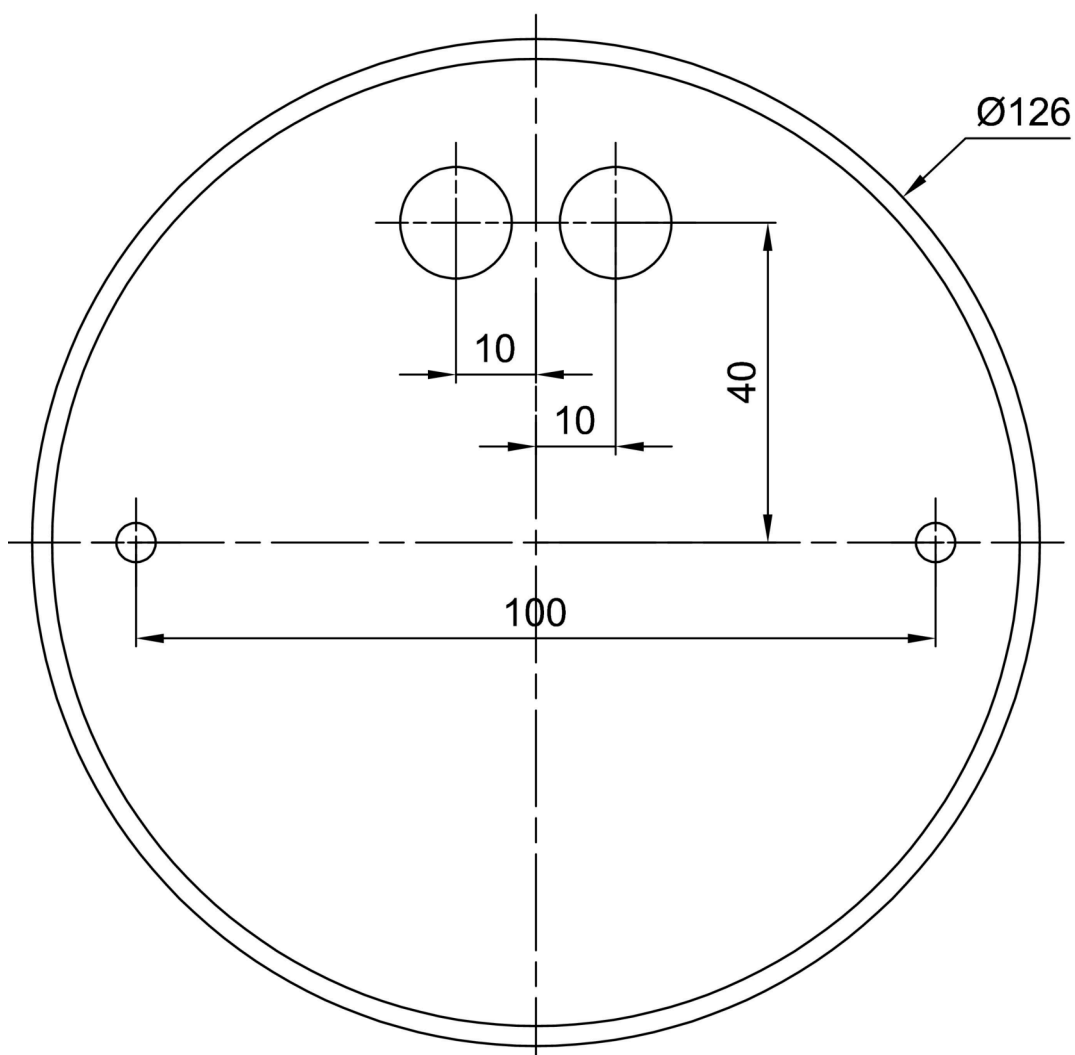

Logistic

EAN	8591728010041
Weight NTTO	4.9 Kg
Weight BTTO	5.2 Kg
Number of cartons	1 pcs
Warranty*	60 months

*The warranty for the batteries is valid for 12 months from the date of purchase.

Installation dimensions: