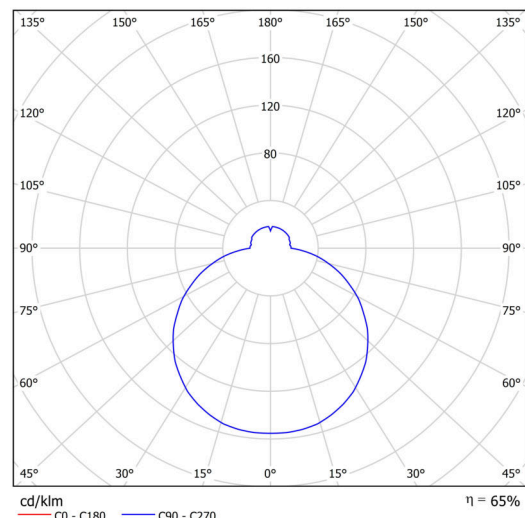

CARINA P1

Product code: CAR60500

Type: LED-1L17EXMP700ZKN76/425/z5 B 4K#

Short description of the luminaire: White color | pendant LED light | ON/OFF | TRIPLEX OPAL glass shade with matt surface

Technical

Types of luminaires	Classic on/off
Mounting type	Suspended - rod
Base material	steel
Shade material	three-layer glass TRIPLEX OPAL
Base color	white Ral9003
Shade color	white
Holding the shade	folding system
Mounting location	ceiling
Width	380 mm
Length	380 mm
Height	55 mm
Diameter	ø 380 mm
Hinge length	1000 mm
mounting holes (diameter)	2xø5mm
Installation wire (diameter)	2xø16mm
Energy Class	D
Impact strength	IK01
Operating temperature	from -20°C to +30°C

Electric

Power consumption	26 W
Ingress Protection	IP40
Socket	LED modul
terminal block	screw terminal block
Automatic circuit breaker type B10A	37 pcs
Automatic circuit breaker type B16A	59 pcs
Automatic circuit breaker type C10A	37 pcs
Automatic circuit breaker type C16A	59 pcs

Luminous

Lum. flux of luminaire	2760 lm
Lum. flux of light source	4380 lm
Luminaire efficacy	106 lm/W
Temperature	4000 K
Rated life time LED L80/B10	100000 hours
CRI	Ra80
MacAdam	3
Blue light hazard	Risk group 0

Eulum data for calculation programs are available at www.osmont.cz.