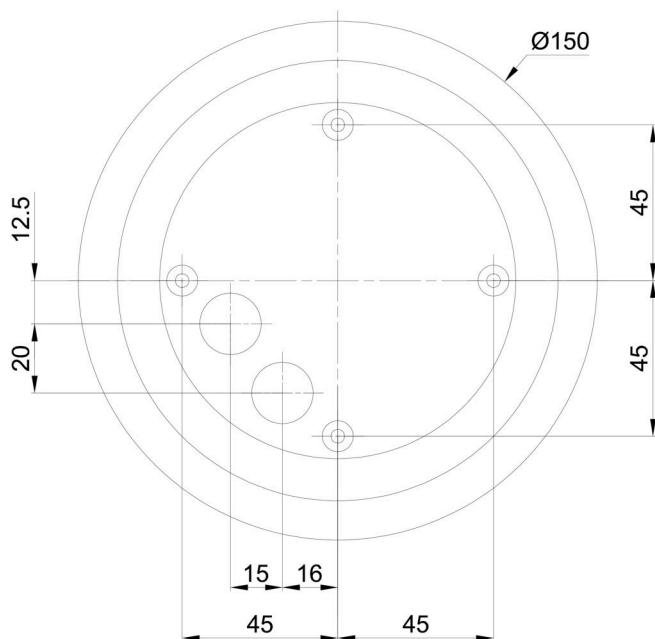

Types of luminaires	Classic on/off
Mounting type	table lamps
Base material	polycarbonate
Shade material	three-layer glass TRIPLEX OPAL
Base color	white Ral9003
Shade color	white
Holding the shade	bayonet
Mounting location	table
Width	200 mm
Length	200 mm
Height	180 mm
Diameter	ø 200 mm
mounting holes (diameter)	4xø5mm
Installation wire (diameter)	2xø16mm
Impact strength	IK01
Operating temperature	from -20°C to +30°C

Eulum data for calculation programs are available at www.osmont.cz.

Logistic

EAN	8591728580032
Weight NTTO	1.2 Kg
Weight BTTO	1.6 Kg
Number of cartons	1 pcs
Package volume	0.009 m ³
Package 1 width	0.21 m
Package 1 length	0.21 m
Package 1 height	0.21 m
Warranty*	60 months

*The warranty for the batteries is valid for 12 months from the date of purchase.

Installation dimensions:

Additional assortment:

Base for surface mounting

Product code	Name	Color	Description	Picture	Drawing
33521	BD1/BP 2-1	white Ral9003			

Lampshade

Product code	Name	Color	Description	Picture	Drawing
20092	192	white		