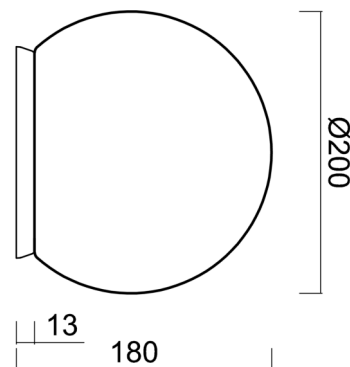

BIANCA 1

IN-12BD1/SL/192 B*

WWW.OSMONT.CZ

BIANCA 1

Product code: BIA58003

Type: IN-12BD1/SL/192 B*

Short description of the luminaire: White table E27 light ON/OFF with TRIPLEX OPAL glass shade.

Technical

Types of luminaires	Classic on/off
Mounting type	table lamps
Base material	polycarbonate
Shade material	three-layer glass TRIPLEX OPAL
Base color	white Ral9003
Shade color	white
Holding the shade	bayonet
Mounting location	table
Width	200 mm
Length	200 mm
Height	180 mm
Diameter	ø 200 mm
mounting holes (diameter)	4xø5mm
Installation wire (diameter)	2xø16mm
Impact strength	IK01
Operating temperature	from -20°C to +30°C

Eulum data for calculation programs are available at www.osmont.cz.

Logistic

EAN	8591728580032
Weight NTTO	1.2 Kg
Weight BTTO	1.6 Kg
Number of cartons	1 pcs
Package volume	0.009 m ³
Package 1 width	0.21 m
Package 1 length	0.21 m
Package 1 height	0.21 m
Warranty*	60 months

Lampshade

Product code	Name	Color	Description	Picture	Drawing
20092	192	white		