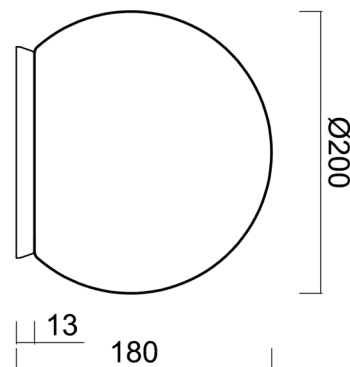

# BIANCA 1

Product code: BIA50533

Type: IN-12BD1/SL/192 MS\*

Short description of the luminaire: Brass table E27 light ON/OFF with TRIPLEX OPAL glass shade.

## Technical

Types of luminaires	Classic on/off
Mounting type	table lamps
Base material	polycarbonate
Shade material	three-layer glass TRIPLEX OPAL
Base color	polished brass
Shade color	white
Holding the shade	bayonet
Mounting location	table
Width	200 mm
Length	200 mm
Height	180 mm
Diameter	ø 200 mm
mounting holes (diameter)	4xø5mm
Installation wire (diameter)	2xø16mm
Impact strength	IK01
Operating temperature	from -20°C to +30°C

## Luminous

Blue light hazard	Risk group 0
-------------------	--------------

Eulum data for calculation programs are available at [www.osmont.cz](http://www.osmont.cz).

Logistic

EAN	8591728505332
Weight NTTO	1.2 Kg
Weight BTTO	1.6 Kg
Number of cartons	1 pcs
Package volume	0.009 m <sup>3</sup>
Package 1 width	0.21 m
Package 1 length	0.21 m
Package 1 height	0.21 m
Warranty*	60 months

Lampshade

Product code	Name	Color	Description	Picture	Drawing
20092	192	white		