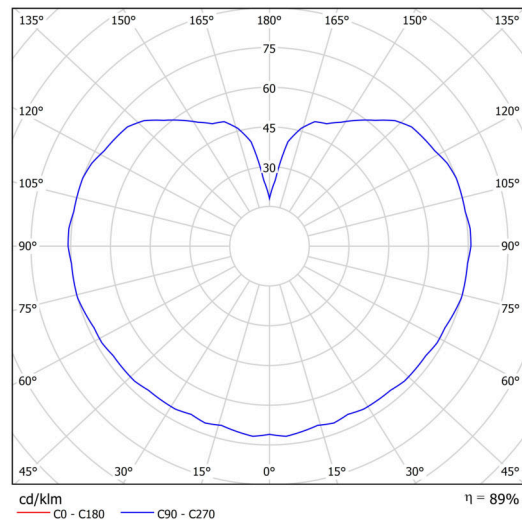

Luminous

Blue light hazard	Risk group 0

Eulum data for calculation programs are available at www.osmont.cz.