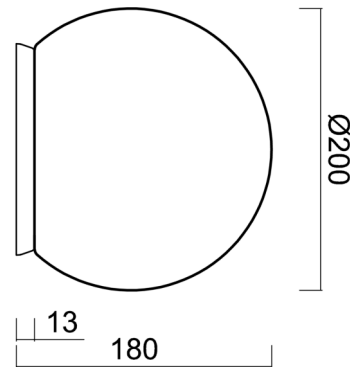

BIANCA 1

IN-12BD1/SL/192 C*

WWW.OSMONT.CZ

BIANCA 1

Product code: BIA50530

Type: IN-12BD1/SL/192 C*

Short description of the luminaire: Black table E27 light ON/OFF with TRIPLEX OPAL glass shade.

Technical

Types of luminaires	Classic on/off
Mounting type	table lamps
Base material	polycarbonate
Shade material	three-layer glass TRIPLEX OPAL
Base color	black Ral9005
Shade color	white
Holding the shade	bayonet
Mounting location	table
Width	200 mm
Length	200 mm
Height	180 mm
Diameter	ø 200 mm
mounting holes (diameter)	4xø5mm
Installation wire (diameter)	2xø16mm
Impact strength	IK01
Operating temperature	from -20°C to +30°C

Eulum data for calculation programs are available at www.osmont.cz.

Logistic

EAN	8591728505301
Weight NTTO	1.2 Kg
Weight BTTO	1.6 Kg
Number of cartons	1 pcs
Package volume	0.009 m ³
Package 1 width	0.21 m
Package 1 length	0.21 m
Package 1 height	0.21 m
Warranty*	60 months

Lampshade

Product code	Name	Color	Description	Picture	Drawing
20092	192	white		