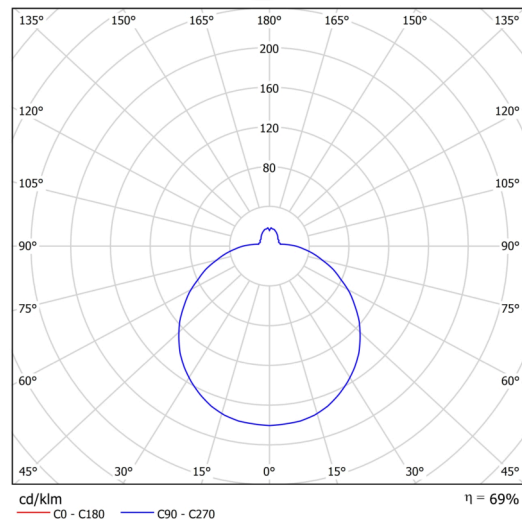

AURA V9

Product code: AUR59877

Type: LED-1L23EMP700KV98/084/NK1W 4K##

Short description of the luminaire: White semi-recessed LED light with emergency unit combined with TRIPLEX OPAL glass shade.

Technical

Types of luminaires	Emergency combined
Mounting type	semi-recessed
Base material	steel
Shade material	three-layer glass TRIPLEX OPAL
Base color	white Ral9003
Shade color	white
Holding the shade	folding system
Mounting location	ceiling/wall
Width	590 mm
Length	590 mm
Height	140 mm
Diameter	ø 590 mm
mounting holes (diameter)	none
Installation wire (diameter)	2xø16mm
Energy Class	D
Impact strength	IK01
Operating temperature	from 0°C to +30°C

Electric

Power consumption	35 W
Ingress Protection	IP44
Socket	LED modul
Battery type	NiCd
Emergency time	3 hours
terminal block	snap terminal block
Automatic circuit breaker type B10A	26 pcs
Automatic circuit breaker type B16A	40 pcs
Automatic circuit breaker type C10A	30 pcs
Automatic circuit breaker type C16A	48 pcs

Luminous

Lum. flux of luminaire	4040 lm
Lum. flux of light source	5850 lm
Lum. flux of light source in emergency mode	150 lm
Luminaire efficacy	115 lm/W
Temperature	4000 K
Rated life time LED L80/B10	100000 hours
CRI	Ra80
MacAdam	3

Ø590