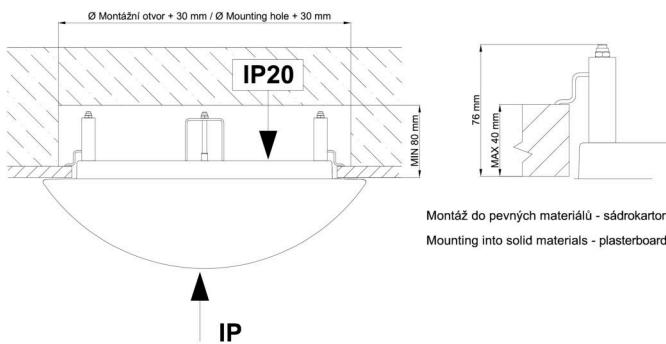

## Technical

Types of luminaires	Emergency combined
Mounting type	semi-recessed
Base material	steel
Shade material	three-layer glass TRIPLEX OPAL
Base color	white Ral9003
Shade color	white
Holding the shade	folding system
Mounting location	ceiling/wall
Width	590 mm
Length	590 mm
Height	140 mm
Diameter	ø 590 mm
mounting holes (diameter)	none
Installation wire (diameter)	2xø16mm
Energy Class	D
Impact strength	IK01
Operating temperature	from 0°C to +30°C

### Installation dimensions:

Svítidlo nesmí být z horní strany zakryto izolací.  
Luminaire must not be covered with insulating matting.

Rozměry dutiny pro vestavné svítidlo [mm]:  
Dimensions of cavity for recessed luminaire [mm]: