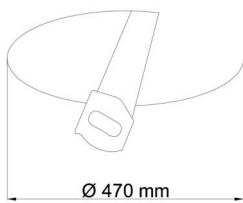

Logistic

EAN	8591728068165
Weight NTTO	6.9 Kg
Weight BTTO	7.6 Kg
Number of cartons	1 pcs
Package volume	0.072 m³
Package 1 width	0.6 m
Package 1 length	0.6 m
Package 1 height	0.2 m
Warranty*	60 months

*The warranty for the batteries is valid for 12 months from the date of purchase.

Installation dimensions: