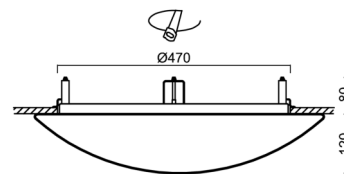

AURA V9

Product code: AUR59875

Type: LED-1L23E1050KV98/084 DALI 4K##

Short description of the luminaire: White semi-recessed LED light DALI with TRIPLEX OPAL glass shade.

Technical

Types of luminaires	Dimmable
Mounting type	semi-recessed
Base material	steel
Shade material	three-layer glass TRIPLEX OPAL
Base color	white Ral9003
Shade color	white
Holding the shade	folding system
Mounting location	ceiling/wall
Width	590 mm
Length	590 mm
Height	140 mm
Diameter	ø 590 mm
mounting holes (diameter)	none
Installation wire (diameter)	2xØ16mm
Energy Class	D
Impact strength	IK01
Operating temperature	from -20°C to +30°C

Electric

Power consumption	54 W
Ingress Protection	IP44
Socket	LED modul
terminal block	snap terminal block
Automatic circuit breaker type B10A	13 pcs
Automatic circuit breaker type B16A	21 pcs
Automatic circuit breaker type C10A	21 pcs
Automatic circuit breaker type C16A	35 pcs

Luminous

Lum. flux of luminaire	5820 lm
Lum. flux of light source	8430 lm
Luminaire efficacy	107 lm/W
Temperature	4000 K
Rated life time LED L80/B10	100000 hours
CRI	Ra80
MacAdam	3
Blue light hazard	Risk group 0

Eulum data for calculation programs are available at www.osmont.cz.

Ø590

cd/klm
— C0 - C180 — C90 - C270

η = 69%