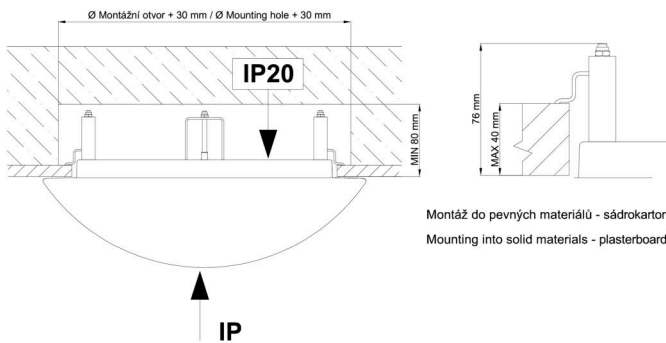

Technical

Types of luminaires	Dimmable
Mounting type	semi-recessed
Base material	steel
Shade material	three-layer glass TRIPLEX OPAL
Base color	white Ral9003
Shade color	white
Holding the shade	folding system
Mounting location	ceiling/wall
Width	590 mm
Length	590 mm
Height	140 mm
Diameter	ø 590 mm
mounting holes (diameter)	none
Installation wire (diameter)	2xØ16mm
Energy Class	D
Impact strength	IK01
Operating temperature	from -20°C to +30°C

*The warranty for the batteries is valid for 12 months from the date of purchase.

Installation dimensions:

Svítlidlo nesmí být z horní strany zakryto izolací.
Luminaire must not be covered with insulating matting.

Rozměry dutiny pro vestavné svítidlo [mm]:
Dimensions of cavity for recessed luminaire [mm]:

Montáž do pevných materiálů - sádkarton, dřevo.
Mounting into solid materials - plasterboard, wood.

Additional assortment: