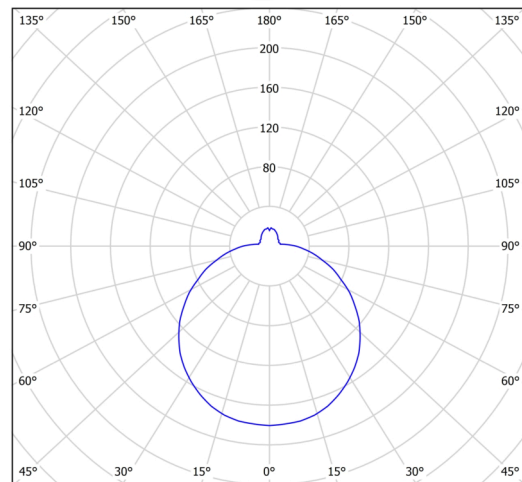

AURA V9

Product code: AUR59875

Type: LED-1L23E1050KV98/084 DALI 4K##

Short description of the luminaire: White semi-recessed LED light DALI with TRIPLEX OPAL glass shade.

Technical

Types of luminaires	Dimmable
Mounting type	semi-recessed
Base material	steel
Shade material	three-layer glass TRIPLEX OPAL
Base color	white Ral9003
Shade color	white
Holding the shade	folding system
Mounting location	ceiling/wall
Width	590 mm
Length	590 mm
Height	140 mm
Diameter	ø 590 mm
mounting holes (diameter)	none
Installation wire (diameter)	2xØ16mm
Energy Class	D
Impact strength	IK01
Operating temperature	from -20°C to +30°C

Electric

Power consumption	54 W
Ingress Protection	IP44
Socket	LED modul
terminal block	snap terminal block
Automatic circuit breaker type B10A	13 pcs
Automatic circuit breaker type B16A	21 pcs
Automatic circuit breaker type C10A	21 pcs
Automatic circuit breaker type C16A	35 pcs

Luminous

Lum. flux of luminaire	5820 lm
Lum. flux of light source	8430 lm
Luminaire efficacy	107 lm/W
Temperature	4000 K
Rated life time LED L80/B10	100000 hours
CRI	Ra80
MacAdam	3
Blue light hazard	Risk group 0

Eulum data for calculation programs are available at www.osmont.cz.

Ø590

cd/klm
— C0 - C180 — C90 - C270

η = 69%